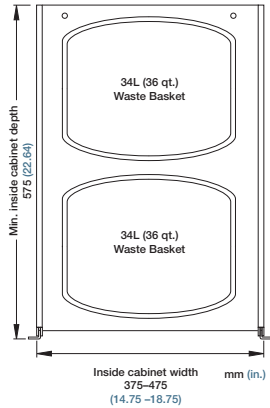

ideas in motion >

**waste basket
pull-outs
brochure**

FR 3610

SLIDE TYPE: Double Waste Basket Pull-out with Easy Close Device

WIDTH: 375 to 475 mm (14.75 to 18.75 in.)

MOUNTING: Floor Mount

LOAD CAPACITY: dynamic up to 80 kg (175 lbs.)

SPECIFICATION DETAILS:

- ▶ A very versatile pull-out for kitchen base cabinets
- ▶ This new waste basket pull-out system incorporates our new FR 785 slide with a new **Easy Close automatic self-closing and slam-resistant** feature.
- ▶ The **FR 785 drawer slide** with its **progressive action function** and an **unmatched weight capacity of 175 lbs.** will **protect** this pull-out from **any abuse**.
- ▶ It's design allows the use of commonly available plastic waste baskets such as "Rubbermaid".
- ▶ Several configuration and combinations are possible
- ▶ The build-in width is adjustable for various cabinet dimensions
- ▶ 6-way adjustable front bracket reversible for any door application
- ▶ A vacuum formed tray serves as a cradle for the waste basket which is trimable within the specified width range.

MATERIAL: slide: powder coated cold rolled steel tray: polystyrene

FEATURES: High-impact Delrin rollers

Waste Basket Pull-out	Length		Extension		Inside Cabinet Width from: to:		Min. Inside Cabinet Height		Weight		Order No.	
	mm	in	mm	in	mm	in	mm	in.	kg	lbs		
FR 3610	575	22.64	600	23.62	375	14.75	475	18.75	490	19.29	* *	92050
Packing Unit: per set (without plastic waste basket, order separately below)											* on request	
Waste Basket											Order No.	
Packing Unit: Rubbermaid #2806 (34L/36 qt.) white, two per box											Two per box	
											6000303	