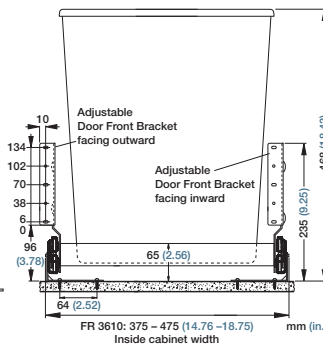

ideas in motion >

**waste basket
pull-outs
brochure**

FR 3610

SLIDE TYPE: Double Waste Basket Pull-out with Easy Close Device

WIDTH: 375 to 475 mm (14.75 to 18.75 in.)

MOUNTING: Floor Mount

LOAD CAPACITY: dynamic up to 80 kg (175 lbs.)

MATERIAL: slide: powder coated cold rolled steel tray: polystyrene

FEATURES: High-impact Delrin rollers

Waste Basket Pull-out	Length		Extension		Inside Cabinet Width from: to:		Min. Inside Cabinet Height		Weight		Order No.	
	mm	in	mm	in	mm	in	mm	in.	kg	lbs		
FR 3610	575	22.64	600	23.62	375	14.75	475	18.75	490	19.29	* *	92050
Packing Unit: per set (without plastic waste basket, order separately below)											* on request	
Waste Basket											Order No.	
Packing Unit: Rubbermaid #2806 (34L/36 qt.) white, two per box											Two per box	
											6000303	

FR 3608

SLIDE TYPE: Double Waste Basket Pull-out with Easy Close Device

WIDTH: 375 to 465 mm (14.76 to 18.30 in.)

MOUNTING: Floor Mount

LOAD CAPACITY: dynamic up to 50 kg (100 lbs.)

SPECIFICATION DETAILS:

- ▶ A very versatile pull-out for kitchen base cabinets
- ▶ This new waste basket pull-out system incorporates our FR 5000 slide with a new **Easy Close automatic self-closing and slam-resistant** feature.
- ▶ This waste basket pull-out features a lighter duty **FR 5000 ball bearing drawer slide** with a proven track record.
- ▶ It's design allows the use of commonly available plastic waste baskets such as "Rubbermaid".
- ▶ Several configuration and combinations are possible
- ▶ The build-in width is adjustable for various cabinet dimensions
- ▶ 6-way adjustable front bracket reversible for any door application
- ▶ A vacuum formed tray serves as a cradle for the waste basket which is trimable within the specified width range.