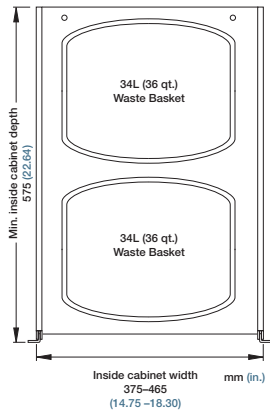

MATERIAL: slide: powder coated cold rolled steel tray: polystyrene

FEATURES: High-impact Delrin rollers

Waste Basket Pull-out	Length		Extension		Inside Cabinet Width from: to:		Min. Inside Cabinet Height		Weight		Order No.	
	mm	in	mm	in	mm	in	mm	in.	kg	lbs		
FR 3610	575	22.64	600	23.62	375	14.75	475	18.75	490	19.29	* *	92050
Packing Unit: per set (without plastic waste basket, order separately below)											* on request	
Waste Basket											Order No.	
Packing Unit: Rubbermaid #2806 (34L/36 qt.) white, two per box											Two per box	
											6000303	

FR 3608

SLIDE TYPE: Double Waste Basket Pull-out with Easy Close Device

WIDTH: 375 to 465 mm (14.76 to 18.30 in.)

MOUNTING: Floor Mount

LOAD CAPACITY: dynamic up to 50 kg (100 lbs.)

SPECIFICATION DETAILS:

- ▶ A very versatile pull-out for kitchen base cabinets
- ▶ This new waste basket pull-out system incorporates our FR 5000 slide with a new **Easy Close automatic self-closing and slam-resistant** feature.
- ▶ This waste basket pull-out features a lighter duty **FR 5000 ball bearing drawer slide** with a proven track record.
- ▶ It's design allows the use of commonly available plastic waste baskets such as "Rubbermaid".
- ▶ Several configuration and combinations are possible
- ▶ The build-in width is adjustable for various cabinet dimensions
- ▶ 6-way adjustable front bracket reversible for any door application
- ▶ A vacuum formed tray serves as a cradle for the waste basket which is trimable within the specified width range.