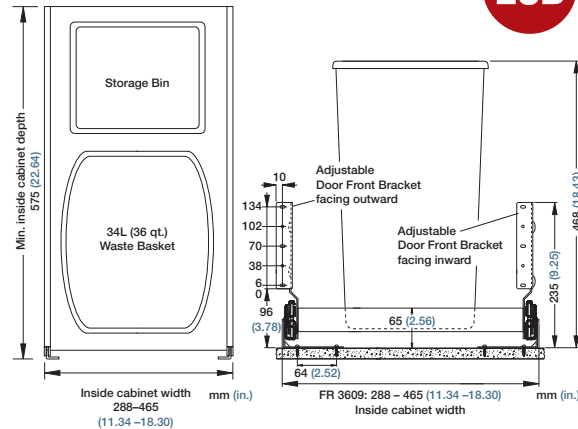

FR 3609

SLIDE TYPE:	Single Waste Basket Pull-out with Easy Close Device
MOUNTING:	Floor Mount

WIDTH:	288 to 465 mm (11.34 to 18.30 in.)
LOAD CAPACITY:	dynamic up to 80 kg (175 lbs.)

1. **SPECIFICATION DETAILS:**
2. A very versatile pull-out for kitchen base cabinets
   - This new waste basket pull-out system incorporates our new FR 785 slide with a new **Easy Close automatic self-closing and slam-resistant** feature.
   - The **FR 785 drawer slide** with its **progressive action function** and an **unmatched weight capacity of 175 lbs.** will **protect** this pull-out from **any abuse**.
   - It's design allows the use of commonly available plastic waste baskets such as "Rubbermaid".
   - Several configuration and combinations are possible
   - The build-in width is adjustable for various cabinet dimensions
   - 6-way adjustable front bracket reversible for any door application
   - A vacuum formed tray serves as a cradle for the waste basket which is trimable within the specified width range.

MATERIAL: slide: powder coated cold rolled steel tray: polystyrene

FEATURES: High-impact Delrin rollers

Waste Basket Pull-out	Length		Extension		Inside Cabinet Width from:		to:		Min. Inside Cabinet Height		Weight		Order No. white
	mm	in	mm	in	mm	in	mm	in	mm	in	kg	lbs	
FR 3609	575	22.64	600	23.62	288	11.34	465	18.30	490	19.29	*	*	92049
Packing Unit: per set (without plastic waste basket, order separately below)													* on request
Waste Basket													Order No.
Packing Unit: Rubbermaid #2806 (34L/36 qt.) white, one per box													One per box
													6000302

FR 3607

SLIDE TYPE:	Single Waste Basket Pull-out with Easy Close Device
MOUNTING:	Floor Mount

WIDTH:	288 to 465 mm (11.34 to 18.30 in.)
LOAD CAPACITY:	dynamic up to 50 kg (100 lbs.)