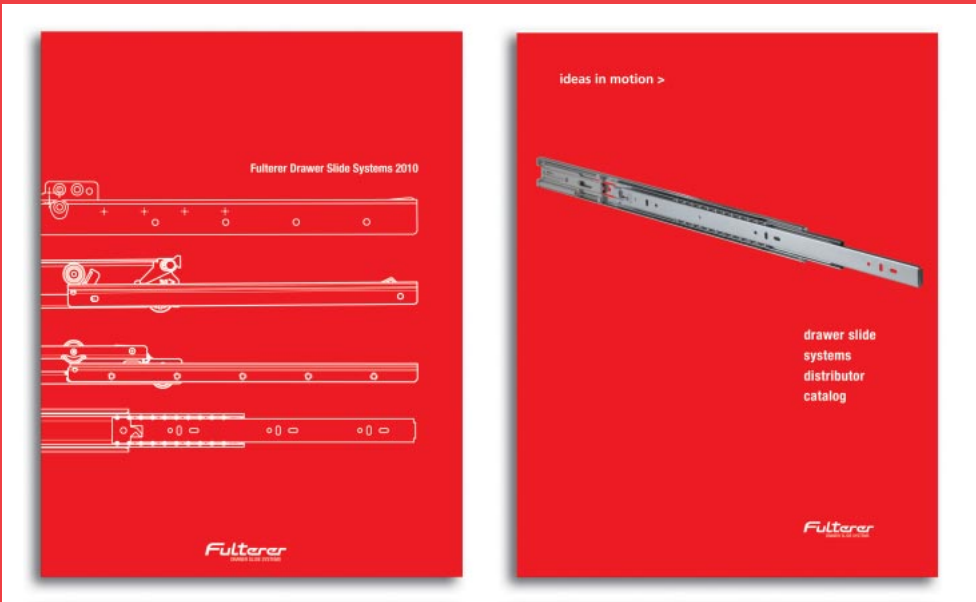

DISTRIBUTED BY:

Fulterer

FULTERER USA INC.
542 Townsend Avenue
High Point, NC
27263-4552, USA

T +1 336 431 - 4646
T +1 800 395 - 4646
F +1 336 431 - 4620
info@fultererusa.com
www.fultererusa.com

FULTERER USA INC.
1900 Proforma Avenue, Unit F-2
Ontario, CA
91761, USA

T +1 909 947 - 0407
F +1 909 947 - 0409
info@fultererusa.com
www.fultererusa.com

FULTERER GMBH
www.fulterer.com

MERZROLLER AG
www.merzroller.ch