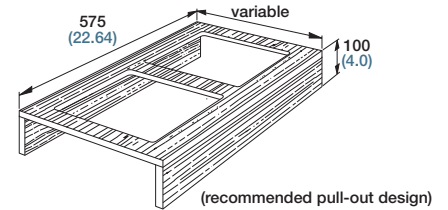

FR 3605

SLIDE TYPE:	Full-Extension Drawer Slide
MOUNTING:	Floor Mount

LENGTH:	575 mm (22.64 in.)
WIDTH:	variable
LOAD CAPACITY:	dynamic up to 50 kg (100 lbs.)

SPECIFICATION DETAILS:

- ▶ A very versatile pull-out for kitchen base cabinets
- ▶ This new pull-out system incorporates our FR 5000 slide with a new **Easy Close automatic self-closing and slam-resistant** feature.
- ▶ This pull-out features a lighter duty **FR 5000 ball bearing drawer slide** with a proven track record.
- ▶ This design gives the user total flexibility in configuration for waste bins and width of cabinet
- ▶ 6-way adjustable front bracket reversible for any door application

MATERIAL:	powder coated cold rolled steel	FEATURES:	steel ball bearings
------------------	---------------------------------	------------------	---------------------

Waste Basket Pull-out	Length		Extension		Inside Cabinet Width		Min. Inside Cabinet Height	Weight		Order No.
	mm	in	mm	in	from: mm	to: mm		kg	lbs	
FR 3605	575	22.64	575	22.64	variable	variable	variable	*	*	92045
Packing Unit: per set										* on request

FR 3612

SLIDE TYPE:	Progressive Action Full-Extension Drawer Slide
MOUNTING:	Side Mount

LENGTH:	575 mm (22.64 in.)
WIDTH:	variable
LOAD CAPACITY:	dynamic up to 80 kg (175 lbs.)

- SPECIFICATION DETAILS:**
- ▶ A very versatile pull-out for kitchen base cabinets
 - ▶ This pull-out system incorporates our new FR 785 slide with a new **Easy Close automatic self-closing and slam-resistant** feature.
 - ▶ The **FR 785 drawer slide** with its **progressive action function** and an unmatched **weight capacity of 175 lbs.** will **protect** this pull-out from any abuse.
 - ▶ This design gives the user total flexibility in configuration for waste bins and width of cabinet
 - ▶ 6-way adjustable front bracket reversible for any door application