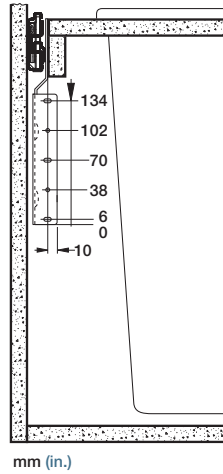

FR 3612

SLIDE TYPE:	Progressive Action Full-Extension Drawer Slide
MOUNTING:	Side Mount

LENGTH:	575 mm (22.64 in.)
WIDTH:	variable
LOAD CAPACITY:	dynamic up to 80 kg (175 lbs.)