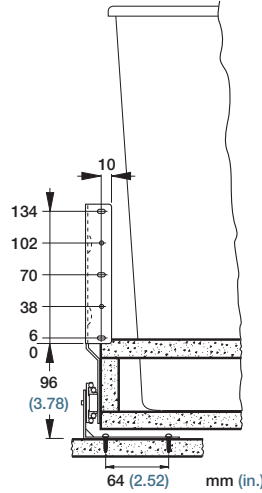

SPECIFICATION DETAILS:

- A very versatile pull-out for kitchen base cabinets
- This new pull-out system incorporates our FR 5000 slide with a new **Easy Close automatic self-closing and slam-resistant** feature.
- This pull-out features a lighter duty **FR 5000 ball bearing drawer slide** with a proven track record.
- This design gives the user total flexibility in configuration for waste bins and width of cabinet
- 6-way adjustable front bracket reversible for any door application