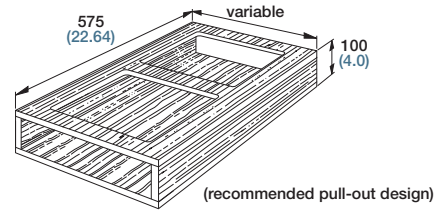

MATERIAL: slide: cold rolled steel tray: polystyrene

FEATURES: steel ball bearings

Waste Basket Pull-out	Length		Extension		Inside Cabinet Width from:		to:		Min. Inside Cabinet Height		Weight		Order No. white
	mm	in	mm	in	mm	in	mm	in	mm	in	kg	lbs	
FR 3607	575	22.64	575	22.64	288	11.34	465	18.30	475	18.70	*	*	92047
Packing Unit: per set (without plastic waste basket, order separately below)													* on request
Waste Basket													Order No.
Packing Unit: Rubbermaid #2806 (34L/36 qt.) white, one per box													One per box
													6000302

FR 3606

SLIDE TYPE:	Progressive Action Full-Extension Drawer Slide
MOUNTING:	Floor Mount

LENGTH:	575 mm (22.64 in.)
WIDTH:	variable
LOAD CAPACITY:	dynamic up to 80 kg (175 lbs.)

SPECIFICATION DETAILS:

- ▶ A very versatile pull-out for kitchen base cabinets
- ▶ This pull-out system incorporates our new FR 785 slide with a new **Easy Close automatic self-closing and slam-resistant** feature.
- ▶ The **FR 785 drawer slide** with its **progressive action function** and an unmatched **weight capacity of 175 lbs.** will **protect** this pull-out from **any abuse**.
- ▶ This design gives the user total flexibility in configuration for waste bins and width of cabinet
- ▶ 6-way adjustable front bracket reversible for any door application

MATERIAL:	powder coated cold rolled steel	FEATURES:	High-impact Delrin rollers
------------------	---------------------------------	------------------	----------------------------

Waste Basket Pull-out	Length		Extension		Inside Cabinet Width		Min. Inside Cabinet Height	Weight		Order No.
	mm	in	mm	in	from: mm	to: mm		kg	lbs	
FR 3606	575	22.64	600	23.62	variable	variable	variable	*	*	92046
Packing Unit: per set										* on request