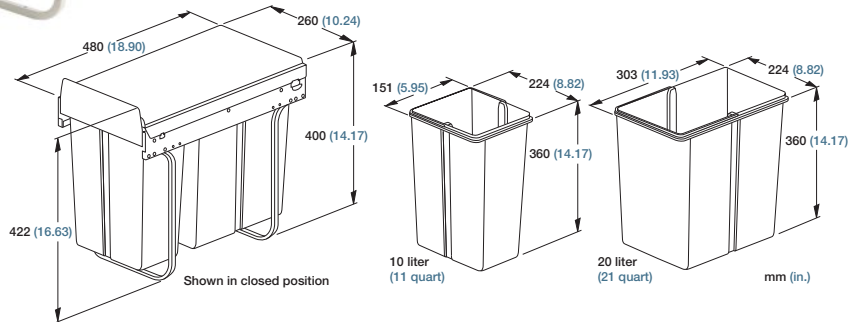

MATERIAL:	powder coated cold rolled steel	FEATURES:	steel ball bearings
------------------	---------------------------------	------------------	---------------------

Waste Basket Pull-out	Length		Extension		Inside Cabinet Width		Min. Inside Cabinet Height		Weight		Order No. white
	mm	in	mm	in	from: mm	to: mm	mm	in.	kg	lbs	
FR 3611	575	22.64	575	22.64	variable		variable		*	*	92043
Packing Unit:											* on request

FR 3602

SLIDE TYPE:	Full-Extension Double Waste Basket Pull-out
MOUNTING:	Floor Mount

WIDTH:	330 mm (12.99 in.)
LOAD CAPACITY:	dynamic up to 45 kg (100 lbs.)

- SPECIFICATION DETAILS:**
- ▶ Two 20 liter (21 quart) plastic waste baskets
 - ▶ Simply installs with four screws
 - ▶ For use behind hinged doors

MATERIAL: slide: cold rolled steel

FEATURES: steel ball bearings

Waste Basket Pull-out		Length		Extension		Min. Build in Cabinet Width			Min. Inside Cabinet Height		Weight		Order No.
Color:	mm	in	mm	in	mm	in	mm	in	mm	in	kg	lbs	
white	480	18.90	464	18.25	340	13.39	450	17.72	*	*			92051
Packing Unit: one unit													* on request

FR 3603

SLIDE TYPE:	Full-Extension Double Waste Basket Pull-out
MOUNTING:	Floor Mount

WIDTH:	260 mm (10.24 in.)
LOAD CAPACITY:	dynamic up to 45 kg (100 lbs.)

- SPECIFICATION DETAILS:**
- ▶ One 20 liter (21 quart) and one 10 liter (11 quart) plastic waste basket
 - ▶ Simply installs with four screws
 - ▶ For use behind hinged doors