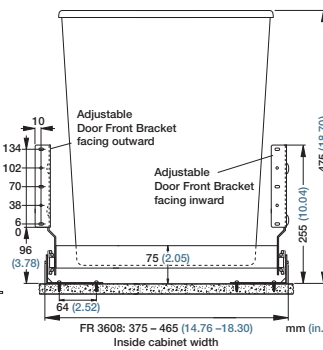

MATERIAL: slide: powder coated cold rolled steel tray: polystyrene

FEATURES: High-impact Delrin rollers

Waste Basket Pull-out	Length		Extension		Inside Cabinet Width from: to:		Min. Inside Cabinet Height		Weight		Order No.	
	mm	in	mm	in	mm	in	mm	in.	kg	lbs		
FR 3610	575	22.64	600	23.62	375	14.75	475	18.75	490	19.29	* *	92050
Packing Unit: per set (without plastic waste basket, order separately below)											* on request	
Waste Basket											Order No.	
Packing Unit: Rubbermaid #2806 (34L/36 qt.) white, two per box											Two per box	
											6000303	

FR 3608

SLIDE TYPE: Double Waste Basket Pull-out with Easy Close Device

WIDTH: 375 to 465 mm (14.76 to 18.30 in.)

MOUNTING: Floor Mount

LOAD CAPACITY: dynamic up to 50 kg (100 lbs.)

SPECIFICATION DETAILS:

- ▶ A very versatile pull-out for kitchen base cabinets
- ▶ This new waste basket pull-out system incorporates our FR 5000 slide with a new **Easy Close automatic self-closing and slam-resistant** feature.
- ▶ This waste basket pull-out features a lighter duty **FR 5000 ball bearing drawer slide** with a proven track record.
- ▶ It's design allows the use of commonly available plastic waste baskets such as "Rubbermaid".
- ▶ Several configuration and combinations are possible
- ▶ The build-in width is adjustable for various cabinet dimensions
- ▶ 6-way adjustable front bracket reversible for any door application
- ▶ A vacuum formed tray serves as a cradle for the waste basket which is trimable within the specified width range.