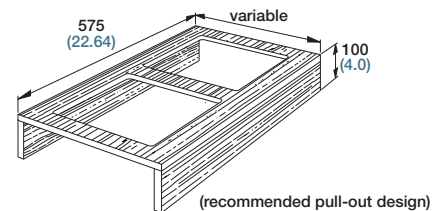

FR 3612

SLIDE TYPE:	Progressive Action Full-Extension Drawer Slide
MOUNTING:	Side Mount

LENGTH:	575 mm (22.64 in.)
WIDTH:	variable
LOAD CAPACITY:	dynamic up to 80 kg (175 lbs.)

- SPECIFICATION DETAILS:**
- ▶ A very versatile pull-out for kitchen base cabinets
 - ▶ This pull-out system incorporates our new FR 785 slide with a new **Easy Close automatic self-closing and slam-resistant** feature.
 - ▶ The **FR 785 drawer slide** with its **progressive action function** and an unmatched **weight capacity of 175 lbs.** will **protect** this pull-out from any abuse.
 - ▶ This design gives the user total flexibility in configuration for waste bins and width of cabinet
 - ▶ 6-way adjustable front bracket reversible for any door application

MATERIAL:	powder coated cold rolled steel	FEATURES:	High-impact Delrin rollers
------------------	---------------------------------	------------------	----------------------------

Waste Basket Pull-out	Length		Extension		Inside Cabinet Width		Min. Inside Cabinet Height		Weight		Order No. white
	mm	in	mm	in	from: mm	to: mm	mm	in.	kg	lbs	
FR 3612	575	22.64	600	23.62	variable		variable		*	*	92044
Packing Unit: per set											* on request

FR 3611

SLIDE TYPE:	Full-Extension Drawer Slide
MOUNTING:	Side Mount

LENGTH:	575 mm (22.64 in.)
WIDTH:	variable
LOAD CAPACITY:	dynamic up to 50 kg (100 lbs.)

- SPECIFICATION DETAILS:**
- ▶ A very versatile pull-out for kitchen base cabinets
 - ▶ This new pull-out system incorporates our FR 5000 slide with a new **Easy Close automatic self-closing and slam-resistant** feature.
 - ▶ This pull-out features a lighter duty **FR 5000 ball bearing drawer slide** with a proven track record.
 - ▶ This design gives the user total flexibility in configuration for waste bins and width of cabinet
 - ▶ 6-way adjustable front bracket reversible for any door application