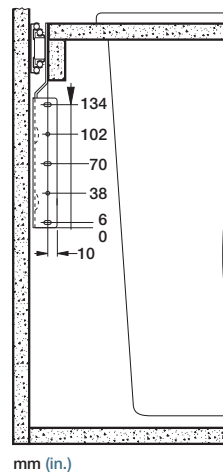

1. **SPECIFICATION DETAILS:**
2. A very versatile pull-out for kitchen base cabinets
   - This new pull-out system incorporates our FR 5000 slide with a new **Easy Close automatic self-closing and slam-resistant** feature.
   - This pull-out features a lighter duty **FR 5000 ball bearing drawer slide** with a proven track record.
   - This design gives the user total flexibility in configuration for waste bins and width of cabinet
   - 6-way adjustable front bracket reversible for any door application