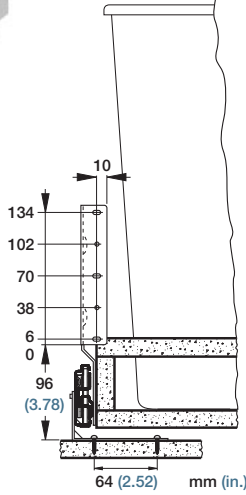

FR 3606

SLIDE TYPE:	Progressive Action Full-Extension Drawer Slide
MOUNTING:	Floor Mount

LENGTH:	575 mm (22.64 in.)
WIDTH:	variable
LOAD CAPACITY:	dynamic up to 80 kg (175 lbs.)