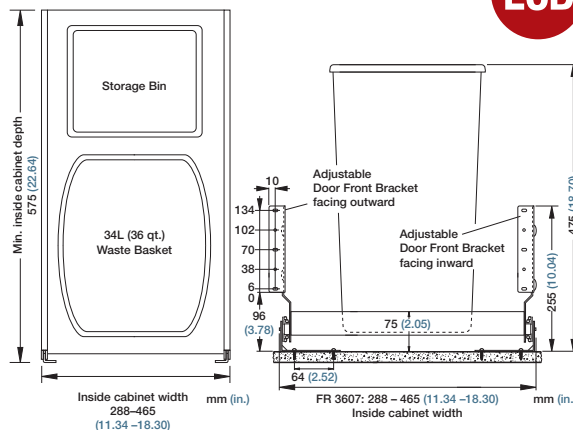

MATERIAL: slide: powder coated cold rolled steel tray: polystyrene

FEATURES: High-impact Delrin rollers

Waste Basket Pull-out	Length		Extension		Inside Cabinet Width from:		to:		Min. Inside Cabinet Height		Weight		Order No. white
	mm	in	mm	in	mm	in	mm	in	mm	in	kg	lbs	
FR 3609	575	22.64	600	23.62	288	11.34	465	18.30	490	19.29	*	*	92049
Packing Unit: per set (without plastic waste basket, order separately below)													* on request
Waste Basket													Order No.
Packing Unit: Rubbermaid #2806 (34L/36 qt.) white, one per box													One per box
													6000302

FR 3607

SLIDE TYPE:	Single Waste Basket Pull-out with Easy Close Device
MOUNTING:	Floor Mount

WIDTH:	288 to 465 mm (11.34 to 18.30 in.)
LOAD CAPACITY:	dynamic up to 50 kg (100 lbs.)

- SPECIFICATION DETAILS:**
- ▶ A very versatile pull-out for kitchen base cabinets
 - ▶ This new waste basket pull-out system incorporates our FR 5000 slide with a new **Easy Close automatic self-closing and slam-resistant** feature.
 - ▶ This waste basket pull-out features a lighter duty **FR 5000 ball bearing drawer slide** with a proven track record.
 - ▶ It's design allows the use of commonly available plastic waste baskets such as "Rubbermaid".
 - ▶ Several configuration and combinations are possible
 - ▶ The build-in width is adjustable for various cabinet dimensions
 - ▶ 6-way adjustable front bracket reversible for any door application
 - ▶ A vacuum formed tray serves as a cradle for the waste basket which is trimable within the specified width range.