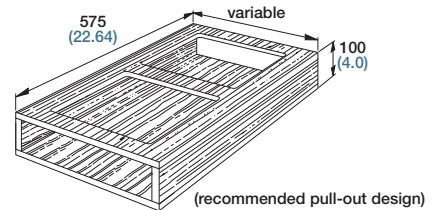

MATERIAL:	powder coated cold rolled steel	FEATURES:	High-impact Delrin rollers
------------------	---------------------------------	------------------	----------------------------

Waste Basket Pull-out	Length		Extension		Inside Cabinet Width		Min. Inside Cabinet Height	Weight		Order No.
	mm	in	mm	in	from: mm	to: mm		kg	lbs	
FR 3606	575	22.64	600	23.62	variable	variable	variable	*	*	92046
Packing Unit: per set										* on request

FR 3605

SLIDE TYPE:	Full-Extension Drawer Slide
MOUNTING:	Floor Mount

LENGTH:	575 mm (22.64 in.)
WIDTH:	variable
LOAD CAPACITY:	dynamic up to 50 kg (100 lbs.)

SPECIFICATION DETAILS:

- ▶ A very versatile pull-out for kitchen base cabinets
- ▶ This new pull-out system incorporates our FR 5000 slide with a new **Easy Close automatic self-closing and slam-resistant** feature.
- ▶ This pull-out features a lighter duty **FR 5000 ball bearing drawer slide** with a proven track record.
- ▶ This design gives the user total flexibility in configuration for waste bins and width of cabinet
- ▶ 6-way adjustable front bracket reversible for any door application

MATERIAL:	powder coated cold rolled steel	FEATURES:	steel ball bearings
------------------	---------------------------------	------------------	---------------------

Waste Basket Pull-out	Length		Extension		Inside Cabinet Width		Min. Inside Cabinet Height	Weight		Order No.
	mm	in	mm	in	from: mm	to: mm		kg	lbs	
FR 3605	575	22.64	575	22.64	variable	variable	variable	*	*	92045
Packing Unit: per set										* on request