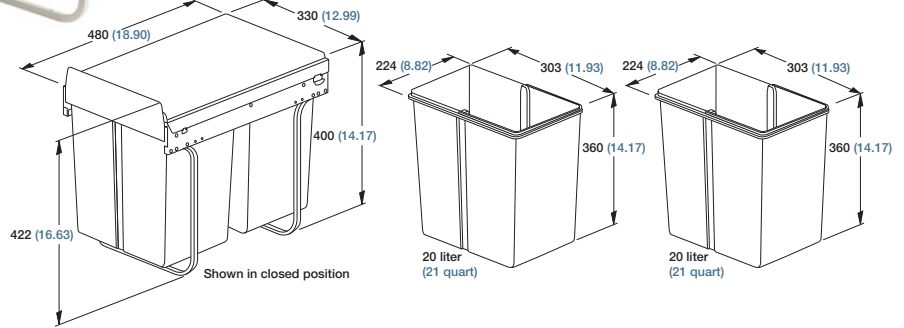

FR 3602

SLIDE TYPE:	Full-Extension Double Waste Basket Pull-out
MOUNTING:	Floor Mount

WIDTH:	330 mm (12.99 in.)
LOAD CAPACITY:	dynamic up to 45 kg (100 lbs.)

1. **SPECIFICATION DETAILS:**
2. Two 20 liter (21 quart) plastic waste baskets
   - Simply installs with four screws
   - For use behind hinged doors

MATERIAL: slide: cold rolled steel

FEATURES: steel ball bearings

Waste Basket Pull-out		Length		Extension		Min. Build in Cabinet Width			Min. Inside Cabinet Height		Weight		Order No.
Color:	mm	in	mm	in	mm	in	mm	in	mm	in	kg	lbs	
white	480	18.90	464	18.25	340	13.39	450	17.72	*	*			92051
Packing Unit: one unit													* on request

FR 3603

SLIDE TYPE:	Full-Extension Double Waste Basket Pull-out
MOUNTING:	Floor Mount

WIDTH:	260 mm (10.24 in.)
LOAD CAPACITY:	dynamic up to 45 kg (100 lbs.)