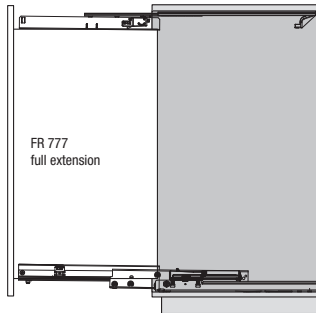

Up to
750mm
(29.53 in.)

75kg (165 lbs.)

88.5mm (3.48 in.)

FR 771.ECD

ECD

Progressive Action Full-Extension Pantry pull-out with top slide

Full
Progressive
Action

Up to
700mm
(29.53 in.)

125kg (275 lbs.)

109mm (4.29 in.)

FR 777

ECD

Progressive Action Full-Extension Pantry pull-out with top slide

Full
Progressive
Action

Up to
1100 mm
(43.31 in.)

200kg (450 lbs.)

125mm (4.92 in.)

FR 777.T

ECD

Progressive Action Full-Extension Pantry pull-out with top slide,
Turns 90° left & 90° right – from the straight position

Full
Progressive
Action

Up to
500 mm
(19.69 in.)

125kg (275 lbs.)

158mm (6.22 in.)