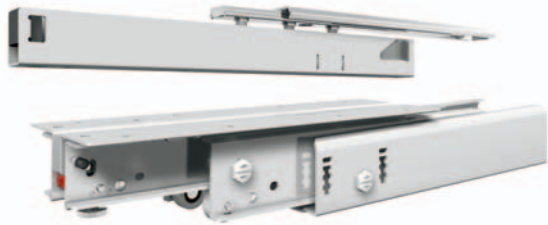

Up to
750mm
(29.53 in.)

75kg (165 lbs.)

88.5mm (3.48 in.)

FR 771.ECD

ECD

Progressive Action Full-Extension Pantry pull-out with top slide

Full
Progressive
Action

Up to
700mm
(29.53 in.)

125kg (275 lbs.)

109mm (4.29 in.)

FR 777

ECD

Progressive Action Full-Extension Pantry pull-out with top slide

Full
Progressive
Action

Up to
1100 mm
(43.31 in.)

200kg (450 lbs.)

125mm (4.92 in.)

FR 777.T

ECD

Progressive Action Full-Extension Pantry pull-out with top slide,
Turns 90° left & 90° right – from the straight position

Full
Progressive
Action

Up to
500 mm
(19.69 in.)

125kg (275 lbs.)