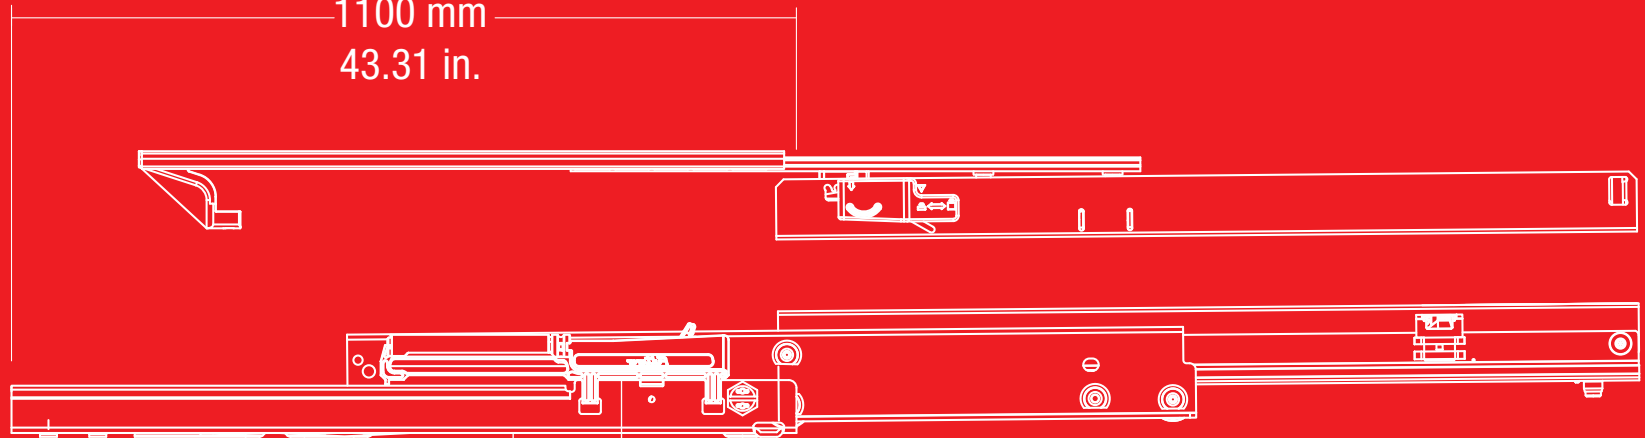

Up to
1100 mm
43.31 in.

88.5 mm

3.48 in.

125 mm

4.92 in.

158 mm

6.22 in.

Up to
200 kg
450 lbs

+05°C 41°F
+40°C 104°F

ECD