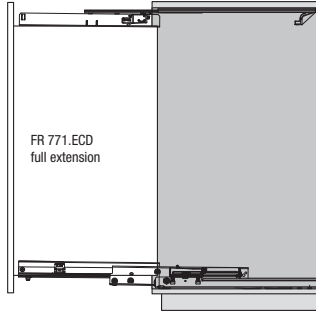

Up to
750mm
(29.53 in.)

75kg (165 lbs.)

88.5mm (3.48 in.)

FR 771.ECD

ECD

Progressive Action Full-Extension Pantry pull-out with top slide

Full
Progressive
Action

Up to
700mm
(29.53 in.)

125kg (275 lbs.)

109mm (4.29 in.)

FR 777

ECD

Progressive Action Full-Extension Pantry pull-out with top slide

Full
Progressive
Action

Up to
1100 mm
(43.31 in.)

200kg (450 lbs.)

125mm (4.92 in.)

FR 777.T

ECD

Progressive Action Full-Extension Pantry pull-out with top slide,
Turns 90° left & 90° right – from the straight position

Full
Progressive
Action

Up to
500 mm
(19.69 in.)

125kg (275 lbs.)

158mm (6.22 in.)