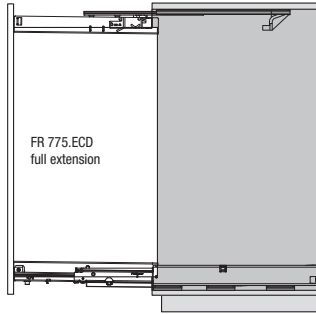

6.22 in.

Up to
200 kg
450 lbs

+05°C 41°F
+40°C 104°F

ECD

FR 775.ECD

FR 771.ECD

FR 777

FR 777.T

FR 775.ECD

ECD

Progressive Action Full-Extension Pantry pull-out with top slide

Extension

Lengths

Weight
Capacity

Build-in Width

Full
Progressive
Action

Up to
750mm
(29.53 in.)

75kg (165 lbs.)

88.5mm (3.48 in.)

FR 771.ECD

ECD

Progressive Action Full-Extension Pantry pull-out with top slide

Full
Progressive
Action

Up to
700mm
(29.53 in.)

158mm (6.22 in.)