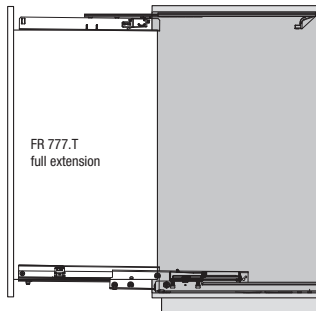

Up to
750mm
(29.53 in.)

75kg (165 lbs.)

88.5mm (3.48 in.)

FR 771.ECD

ECD

Progressive Action Full-Extension Pantry pull-out with top slide

Full
Progressive
Action

Up to
700mm
(29.53 in.)

125kg (275 lbs.)

109mm (4.29 in.)

FR 777

ECD

Progressive Action Full-Extension Pantry pull-out with top slide

Full
Progressive
Action

Up to
1100 mm
(43.31 in.)

200kg (450 lbs.)

125mm (4.92 in.)

FR 777.T

ECD

Progressive Action Full-Extension Pantry pull-out with top slide,
Turns 90° left & 90° right – from the straight position

Full
Progressive
Action

Up to
500 mm
(19.69 in.)

125kg (275 lbs.)

158mm (6.22 in.)