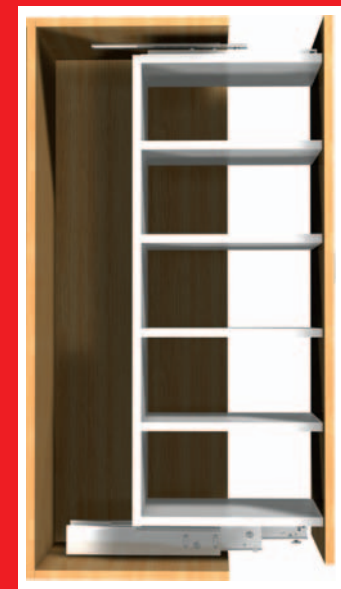

Fulterer

Vertical Pull-Out Slides

Up to
1100 mm
43.31 in.

88.5 mm

3.48 in.

125 mm

4.92 in.

158 mm

6.22 in.

Up to
200 kg
450 lbs

+05°C 41°F
+40°C 104°F

ECD

FR 775.ECD

FR 771.ECD

FR 777

FR 777.T

FR 775.ECD

ECD

Progressive Action Full-Extension Pantry pull-out with top slide

Extension

Lengths

Weight
Capacity

Build-in Width

Full
Progressive
Action

Up to
750mm
(29.53 in.)

75kg (165 lbs.)

88.5mm (3.48 in.)

FR 771.ECD

ECD

Progressive Action Full-Extension Pantry pull-out with top slide

Full
Progressive
Action

Up to
700mm
(29.53 in.)