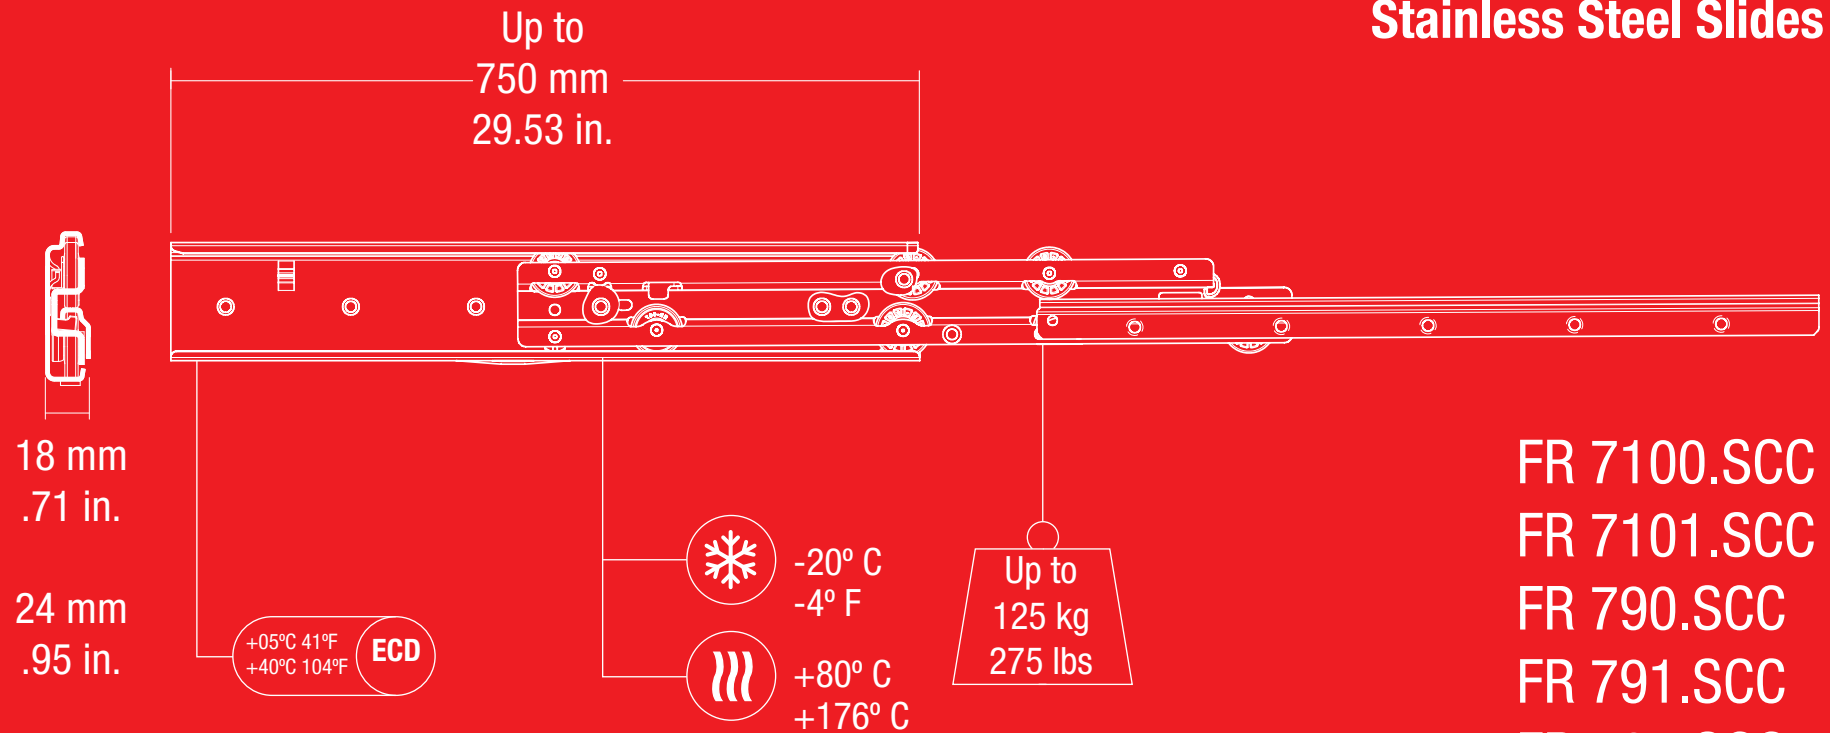

Fulterer

Stainless Steel Slides

FR 7100.SCC & FR 7101.SCC

Full-Extension Drawer Slide with Progressive Action
FR 7100.SCC Bottom Mount
FR 7101.SCC Side Mount

Extension	Lengths	Weight Capacity	Temperature Range	Build-in Width
Full Progressive Action	Up to 750mm (29.53 in.)	full ext. 125kg (275 lbs.) over ext. 105kg (231 lbs.)	-20°C (-4°F) to +80°C (176°F) +110°C (230°F) with reduced weight capacity	24mm (.95 in.)

FR 790.SCC

Full-Extension Drawer Slide with Progressive Action
Side Mount

Full Progressive Action	Up to 750mm (29.53 in.)	full ext. 68kg (150 lbs.) over ext. 53kg (117 lbs.)	-20°C (-4°F) to +80°C (176°F) +110°C (230°F) with reduced weight capacity	18mm (.71 in.)
-------------------------	-------------------------	--	--	----------------

FR 791.SCC

Full-Extension Drawer Slide with Progressive Action
Bottom Mount

Full Progressive Action	Up to 750mm (29.53 in.)	full ext. 68kg (150 lbs.) over ext. 53kg (117 lbs.)	-20°C (-4°F) to +80°C (176°F) +110°C (230°F) with reduced weight capacity	18mm (.71 in.)
-------------------------	-------------------------	--	--	----------------

Full Progressive Action	Up to 750mm (29.53 in.)	full ext. 60kg (132 lbs.) over ext. 48kg (105 lbs.)	-20°C (-4°F) to +80°C (176°F) +110°C (230°F) with reduced weight capacity	18mm (.71 in.)
-------------------------	-------------------------	--	--	----------------