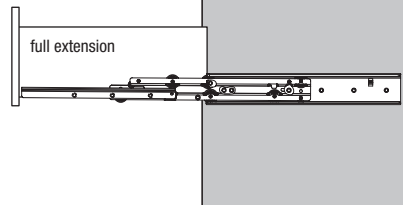

Fulterer

Stainless Steel Slides

FR 7100.SCC & FR 7101.SCC

Full-Extension Drawer Slide with Progressive Action
FR 7100.SCC Bottom Mount
FR 7101.SCC Side Mount

Extension	Lengths	Weight Capacity	Temperature Range	Build-in Width
Full Progressive Action	Up to 750mm (29.53 in.)	full ext. 125kg (275 lbs.) over ext. 105kg (231 lbs.)	-20°C (-4°F) to +80°C (176°F) +110°C (230°F) with reduced weight capacity	24mm (.95 in.)

FR 790.SCC

Full-Extension Drawer Slide with Progressive Action
Side Mount

Full Progressive Action	Up to 750mm (29.53 in.)	full ext. 68kg (150 lbs.) over ext. 53kg (117 lbs.)	-20°C (-4°F) to +80°C (176°F) +110°C (230°F) with reduced weight capacity	18mm (.71 in.)
-------------------------	-------------------------	--	--	----------------

FR 791.SCC

Full-Extension Drawer Slide with Progressive Action
Bottom Mount

Full Progressive Action	Up to 750mm (29.53 in.)	full ext. 68kg (150 lbs.) over ext. 53kg (117 lbs.)	-20°C (-4°F) to +80°C (176°F) +110°C (230°F) with reduced weight capacity	18mm (.71 in.)
-------------------------	-------------------------	--	--	----------------

Full Progressive Action	Up to 750mm (29.53 in.)	full ext. 60kg (132 lbs.) over ext. 48kg (105 lbs.)	-20°C (-4°F) to +80°C (176°F) +110°C (230°F) with reduced weight capacity	18mm (.71 in.)
-------------------------	-------------------------	--	--	----------------