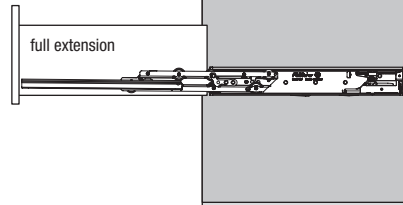

Fulterer

Stainless Steel Slides

FR 7100.SCC & FR 7101.SCC

Full-Extension Drawer Slide with Progressive Action
FR 7100.SCC Bottom Mount
FR 7101.SCC Side Mount

Extension	Lengths	Weight Capacity	Temperature Range	Build-in Width
Full Progressive Action	Up to 750mm (29.53 in.)	full ext. 125kg (275 lbs.) over ext. 105kg (231 lbs.)	-20°C (-4°F) to +80°C (176°F) +110°C (230°F) with reduced weight capacity	24mm (.95 in.)

FR 790.SCC

Full-Extension Drawer Slide with Progressive Action
Side Mount

Full Progressive Action	Up to 750mm (29.53 in.)	full ext. 68kg (150 lbs.) over ext. 53kg (117 lbs.)	-20°C (-4°F) to +80°C (176°F) +110°C (230°F) with reduced weight capacity	18mm (.71 in.)
-------------------------	-------------------------	--	--	----------------

FR 791.SCC

Full-Extension Drawer Slide with Progressive Action
Bottom Mount

Full Progressive Action	Up to 750mm (29.53 in.)	full ext. 68kg (150 lbs.) over ext. 53kg (117 lbs.)	-20°C (-4°F) to +80°C (176°F) +110°C (230°F) with reduced weight capacity	18mm (.71 in.)
-------------------------	-------------------------	--	--	----------------

FR 785.SCC & FR 786.SCC/ECD

FR785.SCC Full-Extension Drawer Slide with Progressive Action, Side Mount
FR 786.SCC/ECD Full-Extension Drawer Slide with Progressive Action and Easy Close Device, Bottom Mount