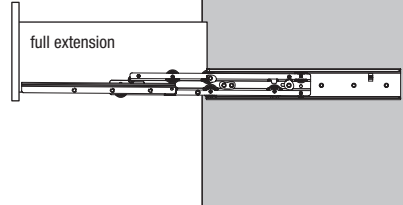

Fulterer

Stainless Steel Slides

FR 7100.SCC & FR 7101.SCC

Full-Extension Drawer Slide with Progressive Action
FR 7100.SCC Bottom Mount
FR 7101.SCC Side Mount

Extension	Lengths	Weight Capacity	Temperature Range	Build-in Width
Full Progressive Action	Up to 750mm (29.53 in.)	full ext. 125kg (275 lbs.) over ext. 105kg (231 lbs.)	-20°C (-4°F) to +80°C (176°F) +110°C (230°F) with reduced weight capacity	24mm (.95 in.)

FR 790.SCC

Full-Extension Drawer Slide with Progressive Action
Side Mount

Full Progressive Action	Up to 750mm (29.53 in.)	full ext. 68kg (150 lbs.) over ext. 53kg (117 lbs.)	-20°C (-4°F) to +80°C (176°F) +110°C (230°F) with reduced weight capacity	18mm (.71 in.)
-------------------------	-------------------------	--	--	----------------

FR 791.SCC

Full-Extension Drawer Slide with Progressive Action
Bottom Mount

Full Progressive Action	Up to 750mm (29.53 in.)	full ext. 68kg (150 lbs.) over ext. 53kg (117 lbs.)	-20°C (-4°F) to +80°C (176°F) +110°C (230°F) with reduced weight capacity	18mm (.71 in.)
-------------------------	-------------------------	--	--	----------------

Full Progressive Action	Up to 750mm (29.53 in.)	full ext. 60kg (132 lbs.) over ext. 48kg (105 lbs.)	-20°C (-4°F) to +80°C (176°F) +110°C (230°F) with reduced weight capacity	18mm (.71 in.)
-------------------------	-------------------------	--	--	----------------