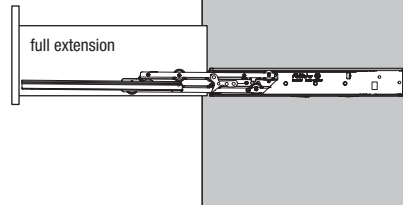

Fulterer

Stainless Steel Slides

FR 7100.SCC & FR 7101.SCC

Full-Extension Drawer Slide with Progressive Action
FR 7100.SCC Bottom Mount
FR 7101.SCC Side Mount

Extension	Lengths	Weight Capacity	Temperature Range	Build-in Width
Full Progressive Action	Up to 750mm (29.53 in.)	full ext. 125kg (275 lbs.) over ext. 105kg (231 lbs.)	-20°C (-4°F) to +80°C (176°F) +110°C (230°F) with reduced weight capacity	24mm (.95 in.)

FR 790.SCC

Full-Extension Drawer Slide with Progressive Action
Side Mount

Full Progressive Action	Up to 750mm (29.53 in.)	full ext. 68kg (150 lbs.) over ext. 53kg (117 lbs.)	-20°C (-4°F) to +80°C (176°F) +110°C (230°F) with reduced weight capacity	18mm (.71 in.)
-------------------------	-------------------------	--	--	----------------

FR 791.SCC

Full-Extension Drawer Slide with Progressive Action
Bottom Mount

Full Progressive Action	Up to 750mm (29.53 in.)	full ext. 68kg (150 lbs.) over ext. 53kg (117 lbs.)	-20°C (-4°F) to +80°C (176°F) +110°C (230°F) with reduced weight capacity	18mm (.71 in.)
-------------------------	-------------------------	--	--	----------------