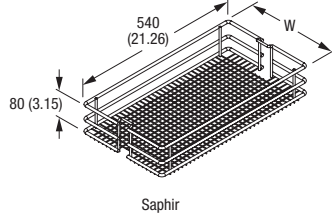

### SPECIFICATION DETAILS:

- ▶ Tool-less assembly of the frame on to the slide
- ▶ Variable frame heights from 650mm (37.40 in.) to 2150mm (84.65 in.)
- ▶ Three dimensional door front adjustment
- ▶ Adjustable basket assembly

▶ Saphir, chrome plated basket

▶ Scalea, maple bottom, silver powder coated basket

▶ Door front adapter

Saphir features a basket with wire mesh bottom.  
Scalea features a basket with maple laminate bottom.