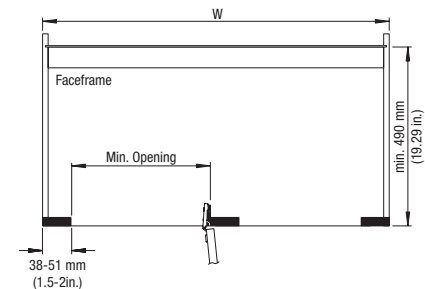

TWIN CORNER

Base Cabinet & Blind Corner Swing-Out System

Most unique solution for blind corner cabinets
100 lbs. capacity

SPECIFICATION DETAILS:

- Both shelves turn and swing simultaneously out of the cabinet
- This unique motion puts all items to be retrieved right at your finger tips
- Three sizes are available
- Specify left or right hand use

Twin Corner		Color: Scalea maple/silver powder coated wire					
Handed	Width: W	Minimum Opening		Minimum Opening		Order No.	
		Frameless		Faceframe			
	inch	mm	inch	mm	inch	mm	
Left	914	36.00	411	16.18	400	5.75	90002409
Right	914	36.00	411	16.18	400	5.75	90002410
Left	1016	40.00	461	18.15	440	17.32	90002411
Right	1016	40.00	461	18.15	440	17.32	90002412
Left	1219	48.00	561	22.09	540	21.26	90002517
Right	1219	48.00	561	22.09	540	21.26	90002518

Packing Unit: 1 set per box consisting of 2 shelves, twin mechanism and instructions