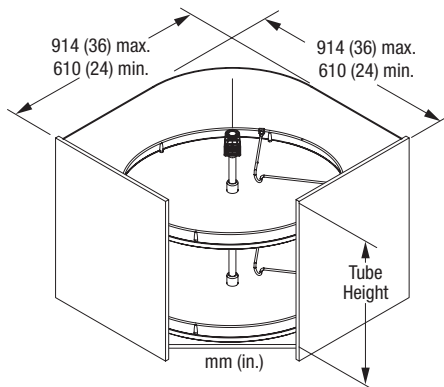

LAZY-SUSAN CORNER

Base & Wall Cabinet Diagonal Corner Applications

For diagonal cabinets with hinged door.
150 lbs. capacity

SPECIFICATION DETAILS:

- Available as a wire basket or a wood shelf tray
- For base and wall cabinet use
- Extra length center tube available on request

Color*	Basket Diameter		Center Tube Height from:		to:		Order No.
	mm	inch	mm	inch	mm	inch	
chrome	460	18.11	680	26.77	760	29.99	90002051
chrome	720	28.35	680	26.77	760	29.99	90000833
chrome	820	32.28	680	26.77	760	29.99	90000829

*silver powder coated available on request

Packing Unit: **1 set per box**; consisting of 1 center tube, 2 baskets, mounting instructions

Color*	Tray Diameter		Center Tube Height from:		to:		Order No.
	mm	inch	mm	inch	mm	inch	
maple	460	18.11	680	26.77	760	29.99	90002520
maple	720	28.35	680	26.77	760	29.99	90002521
maple	820	32.28	680	26.77	760	29.99	90002522

*wire border silver powder coated

Packing Unit: **1 set per box**; consisting of 1 center tube, 2 trays, mounting instructions