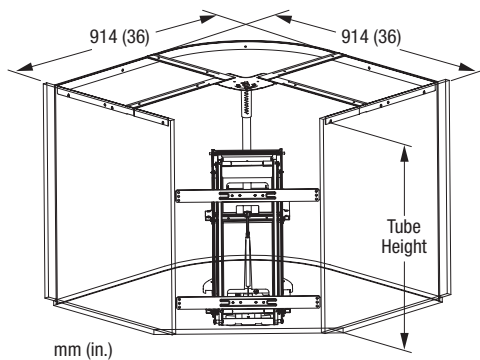

Auto-Retracting Door Mechanism Color	Center Tube Height				Order No.
	from:		to:		
	mm	inch	mm	inch	
silver powder coated	680	26.77	760	29.92	90000559
Packing Unit: per set with instructions					

Color*	Basket Diameter		Order No.
	mm	inch	
chrome	810	31.89	90000514
*silver powder coated available on request			
Packing Unit: 1 set per box with 2 baskets			

1 Add-on Center Section Basket		Order No.
Color*		
chrome		90002524
*silver powder coated available on request		
Packing Unit: 1 set per box (2)		

Color*	Tray Diameter		Order No.
	mm	inch	
maple	810	31.89	90002519
Packing Unit: 1 set per box with 2 trays			

2 Add-on Center Section Tray		Order No.
Color*		
maple		90002523
*wire border silver powder coated		
Packing Unit: 1 set per box (2)