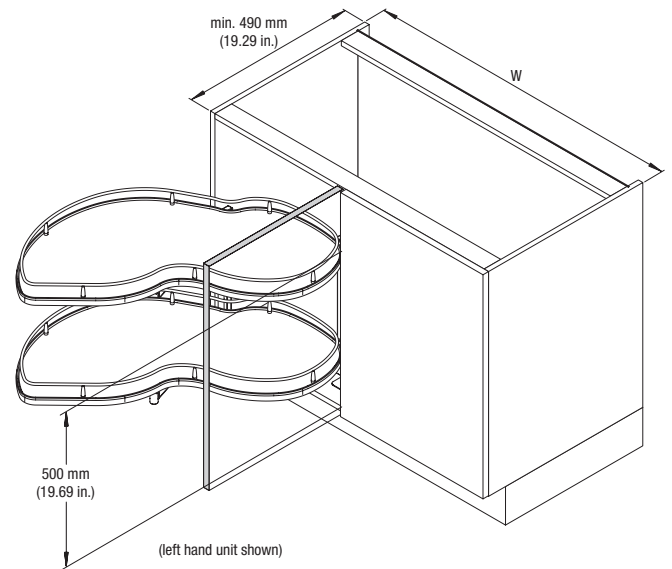

TWIN CORNER

Base Cabinet & Blind Corner Swing-Out System

Most unique solution for blind corner cabinets
100 lbs. capacity

SPECIFICATION DETAILS:

- Both shelves turn and swing simultaneously out of the cabinet
- This unique motion puts all items to be retrieved right at your finger tips
- Three sizes are available
- Specify left or right hand use

Twin Corner		Color: Scalea maple/silver powder coated wire					
Handed	Width: W	Minimum Opening		Minimum Opening		Order No.	
		Frameless		Faceframe			
	inch	mm	inch	mm	inch	mm	
Left	914	36.00	411	16.18	400	5.75	90002409
Right	914	36.00	411	16.18	400	5.75	90002410
Left	1016	40.00	461	18.15	440	17.32	90002411
Right	1016	40.00	461	18.15	440	17.32	90002412
Left	1219	48.00	561	22.09	540	21.26	90002517
Right	1219	48.00	561	22.09	540	21.26	90002518

Packing Unit: 1 set per box consisting of 2 shelves, twin mechanism and instructions