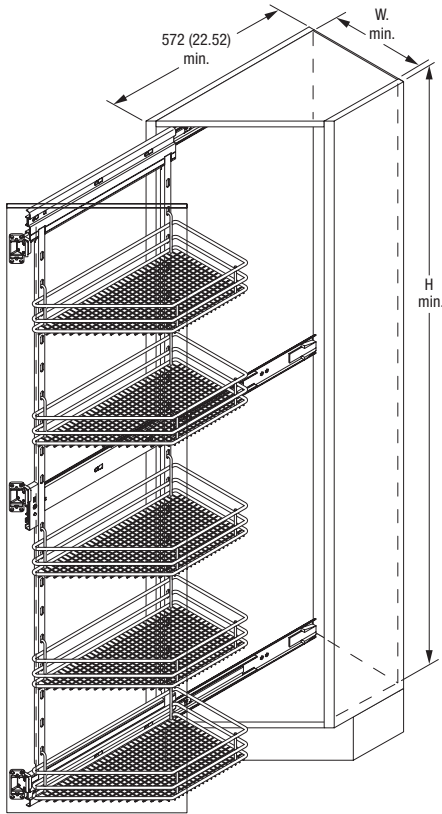

DSA

Narrow Tall Cabinet & Base Cabinet Pull-Out System

Featuring very flexible application with E-Z-Close Dampening System
150 lbs. capacity

**Pull-out frame with slides and EZ Close damping system.
Silver powder coated, non-handed**

Description	Height min.: H		Actual Frame Height		Number of Slides	For Number of Baskets	Order No.
	mm	inch	mm	inch			
DSA 1	485	19.10	475	18.70	2	2	90001663
DSA 2	581	22.90	571	22.48	2	2	90001664
DSA 3	645	25.40	635	25.00	2	2	90001665
DSA 3a	677	26.65	667	26.26	2	3	90002568
DSA 4	741	29.20	731	28.78	2	3	90001666
DSA 5	1221	48.10	1211	47.68	3	4	90001667
DSA 6	1413	55.63	1403	55.24	3	4	90001668
DSA 7	1605	63.20	1595	62.80	3	5	90001669
DSA 8	1829	72.01	1819	71.61	3	6	90001670

Packing Unit: per set with mounting instructions

Basket Sets 90°, including door front brackets

Size	Min. inside Width: W		Saphir	Saphir	Scalea	Scalea	
	mm	inch	2 per box	3 per box	2 per box	3 per box	
	mm	inch	Order No.	Order No.	Order No.	Order No.	
85	3.35	112	4.41	90002569	90002570	90002585	90002586
125	4.92	152	5.98	90002571	90002572	90002587	90002588
165	6.50	192	7.56	90002573	90002574	90002589	90002590
230	9.06	257	10.12	90002575	90002576	90002591	90002592

Basket Sets 35°, including door front brackets

Size	Min. inside Width: W		Saphir	Saphir	Scalea	Scalea	
	mm	inch	Left/Right	Left/Right	Left/Right	Left/Right	
	mm	inch	2 per box	3 per box	2 per box	3 per box	
	mm	inch	Order No.	Order No.	Order No.	Order No.	
165	6.50	192	7.56	90002581/90002583	90002582/90002584	90002601/90002603	90002602/90002604
230	9.06	257	10.12	90001629/90001631	90002609/90002610	90002605/90002607	90002606/90002608

Basket Sets 45°, including door front brackets

Size	Min. inside Width: W		Saphir	Saphir	Scalea	Scalea	
	mm	inch	Left/Right	Left/Right	Left/Right	Left/Right	
	mm	inch	2 per box	3 per box	2 per box	3 per box	
	mm	inch	Order No.	Order No.	Order No.	Order No.	
165	6.50	192	7.56	90002577/90002579	90002578/90002580	90002593/90002595	90002594/90002596
230	9.06	257	10.12	90001577/90001583	90001578/90001584	90002597/90002599	90002598/90002600