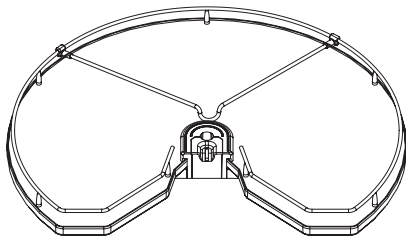

Auto-Retracting Door Mechanism

Color	Center Tube Height from:		to:		Order No.
	mm	inch	mm	inch	
silver powder coated	680	26.77	760	29.92	90000510

Packing Unit: **per set with instructions**

Color*	Basket Diameter		Order No.
	mm	inch	
chrome	810	31.89	90000514

*silver powder coated available on request

Packing Unit: **1 set per box with 2 baskets**

Color*	Tray Diameter		Order No.
	mm	inch	
maple	810	31.89	90002519

*wire border silver powder coated

Packing Unit: **1 set per box with 2 trays**