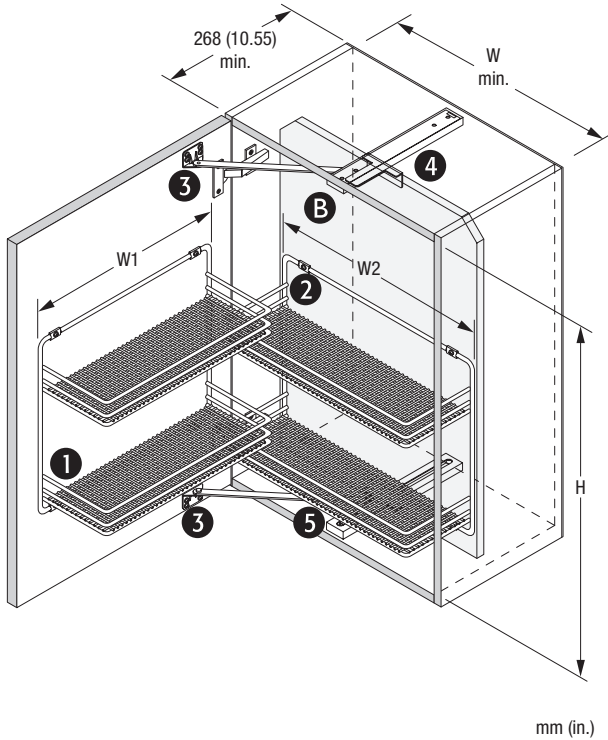

OSA Wall Cabinet Pull-Out

Brings wall cabinet contents closer to you eliminating all those hard to reach places.
50 lbs. capacity

SPECIFICATION DETAILS:

- Available in a two or three tier rack version
- Saphir wire mesh bottom basket design only
- For left or right hand use
- Back wall must be fabricated to match

1. Door Rack
2. Back Wall Rack
3. Top and Bottom Door Follower
4. Top Slide
5. Bottom Slide
- B. Back wall (not supplied)