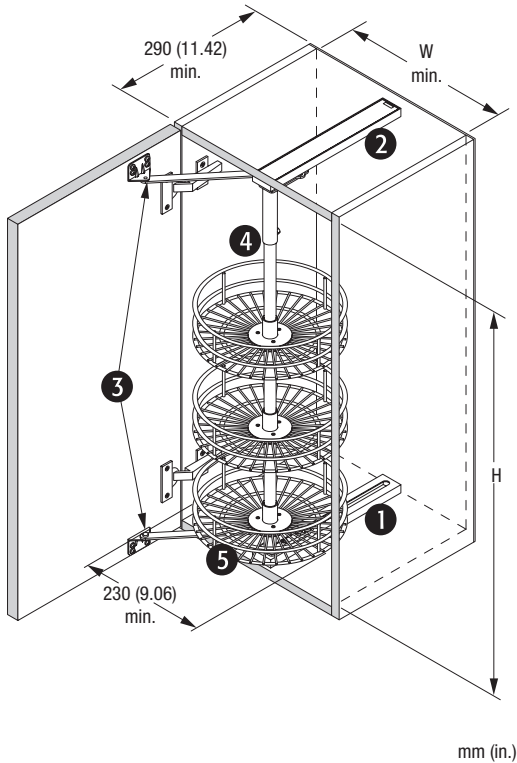

BRS Wall Cabinet Pull-Out

Brings wall cabinet contents closer to you.
The ideal spice carousel.
50 lbs. capacity

SPECIFICATION DETAILS:

- Available in a two or three carousel style basket version
- For left or right hand use

mm (in.)

1. Bottom Slide
2. Top Slide
3. Top and Bottom Door Follower
4. Tube Holder
5. Baskets