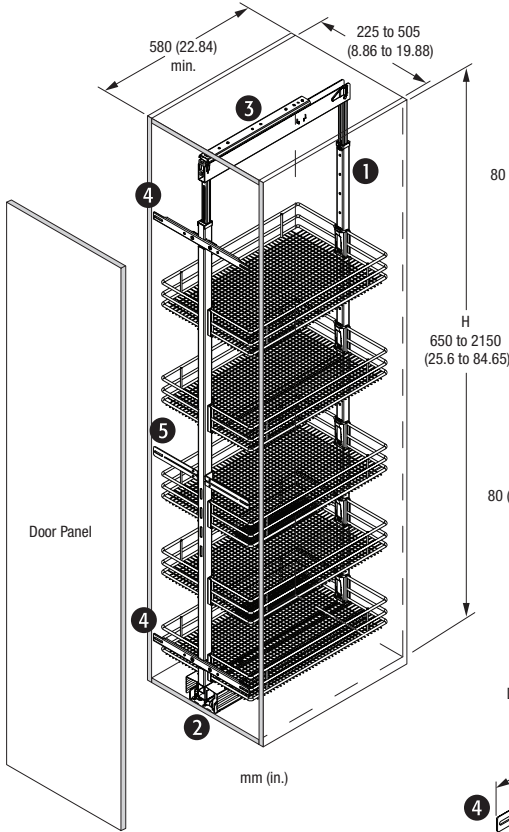

### SPECIFICATION DETAILS:

- ▶ Tool-less assembly of the frame on to the slide
- ▶ Variable frame heights from 650mm (37.40 in.) to 2150mm (84.65 in.)
- ▶ Three dimensional door front adjustment
- ▶ Adjustable basket assembly

1. Pull-out Frame
2. Bottom Slide
3. Top Slide
4. Standard Door Adapter
5. Intermediate Door Adapter

Pantry pull-out frame including top and bottom slide with cover and EZ Close damping system.

Color: Silver powder coated, non-handed