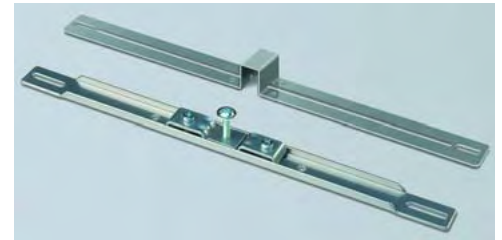

▶ Door front adapter