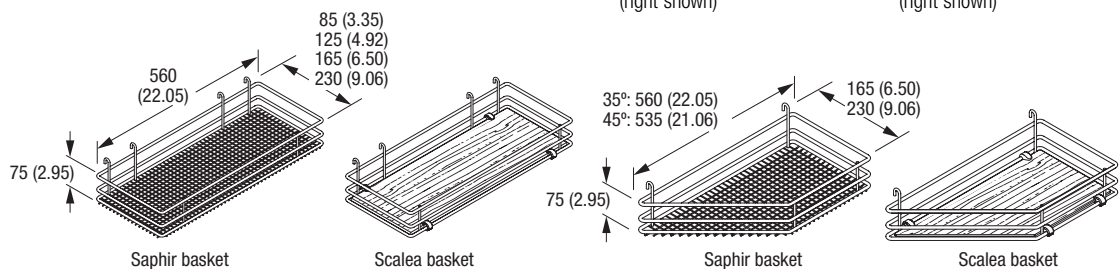

▲ DSA-8 Scalea with 35° front

▲ DSA-8 Saphir with 35° front

▲ DSA-2 with 90° front

▲ DSA-2 with 45° front

▲ DSA door support

▲ DSA door front bracket

▲ Baking Sheet Holder (available on request)

▲ DSA door front brackets 90°, 35°, and 45°

▲ Towel Holder (available on request)

▲ DSA Saphir 90°

▲ DSA Scalea 90°

▲ DSA Saphir 35° or 45° (right shown)

▲ DSA Scalea 35° or 45° (right shown)