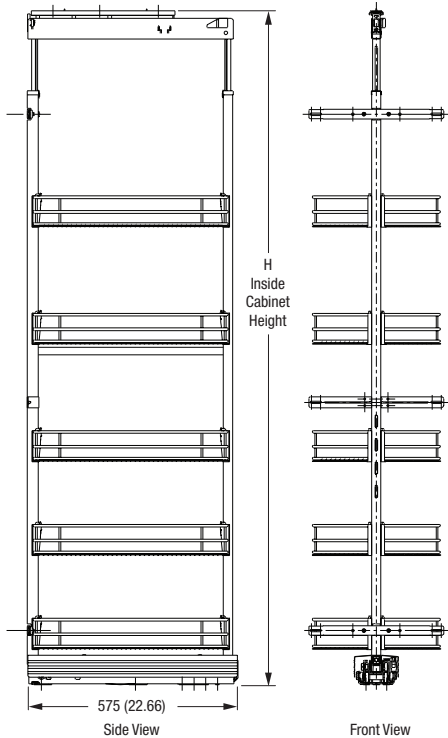

1. Pull-out Frame
2. Bottom Slide
3. Top Slide
4. Standard Door Adapter
5. Intermediate Door Adapter

Pantry pull-out frame including top and bottom slide with cover and EZ Close damping system.

Color: Silver powder coated, non-handed

1 2 3

Description	Inside Cabinet Height: H from min.:		to max.:		Recommended Number of Baskets	Order No.
	mm	inch	mm	inch		
HSA 1	650	25.6	950	37.4	2	90002514
HSA 2	950	37.4	1200	47.24	3	90002172
HSA 3	1200	47.24	1450	57.09	4	90002173
HSA 4	1450	57.09	1700	66.93	4	90002174
HSA 5	1700	66.93	1950	76.77	5	90002175
HSA 6	1900	74.80	2150	84.65	5	90002176

Packing Unit: 2 per set

Door Adapters

4 Standard Door Adapter
Packing 2 pcs.
Order No.

5 *Intermediate Door Adapter
Packing 1 pc.
Order No.

Size	mm	inch	Order No.	Order No.
1	216	8.50	90002177	90002183
2	292	11.50	90002178	90002214
3	368	14.49	90002179	90002215
4	444	17.48	90002180	90002216
5	520	20.47	90002181	90002217
6	545	21.46	90002182	90002218

* Recommended for HSA 4, 5, and 6

Basket Sets

Color: Saphir, chrome

Min. Inside Cabinet Width	Actual Basket Width: W	Set Packing * Number of Baskets	Order No.		
				mm	inch
225	8.86	210 8.25	2	90002152	
225	8.86	210 8.25	3	90002153	
295	11.61	280 11.02	2	90002154	
295	11.61	280 11.02	3	90002155	
365	14.37	350 13.78	2	90002156	
365	14.37	350 13.78	3	90002157	
435	17.13	420 16.54	2	90002158	
435	17.13	420 16.54	3	90002159	
505	19.88	490 19.29	2	90002160	
505	19.88	490 19.29	3	90002161	

* Packing Unit: Determined by total number of baskets used per frame

Basket Sets

Color: Scalea, maple/silver powder coated wire border

Min. Inside Cabinet Width	Actual Basket Width: W	Set Packing * Number of Baskets	Order No.		
				mm	inch
225	8.86	210 8.25	2	90002162	
225	8.86	210 8.25	3	90002163	
295	11.61	280 11.02	2	90002164	
295	11.61	280 11.02	3	90002165	
365	14.37	350 13.78	2	90002166	
365	14.37	350 13.78	3	90002167	
435	17.13	420 16.54	2	90002168	
435	17.13	420 16.54	3	90002169	
505	19.88	490 19.29	2	90002170	
505	19.88	490 19.29	3	90002171	

* Packing Unit: Determined by total number of baskets used per frame