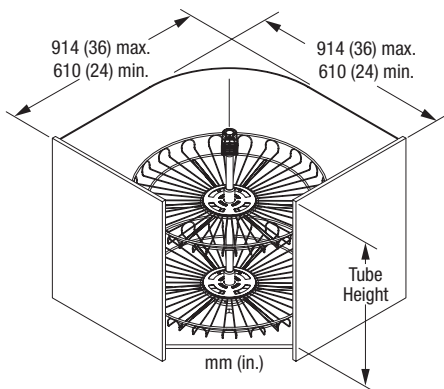

LAZY-SUSAN CORNER

Base & Wall Cabinet Diagonal Corner Applications

For diagonal cabinets with hinged door.
150 lbs. capacity

SPECIFICATION DETAILS:

- Available as a wire basket or a wood shelf tray
- For base and wall cabinet use
- Extra length center tube available on request

Color*	Basket Diameter		Center Tube Height from:		to:		Order No.
	mm	inch	mm	inch	mm	inch	
chrome	460	18.11	680	26.77	760	29.99	90002051
chrome	720	28.35	680	26.77	760	29.99	90000833
chrome	820	32.28	680	26.77	760	29.99	90000829

*silver powder coated available on request

Packing Unit: **1 set per box**; consisting of 1 center tube, 2 baskets, mounting instructions

Color*	Tray Diameter		Center Tube Height from:		to:		Order No.
	mm	inch	mm	inch	mm	inch	
maple	460	18.11	680	26.77	760	29.99	90002520
maple	720	28.35	680	26.77	760	29.99	90002521
maple	820	32.28	680	26.77	760	29.99	90002522

*wire border silver powder coated

Packing Unit: **1 set per box**; consisting of 1 center tube, 2 trays, mounting instructions