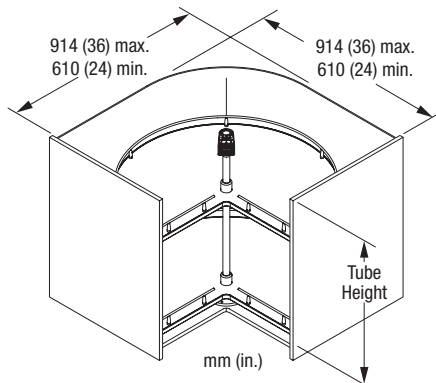

PIE-CUT CORNER

Base & Wall Cabinet Corner Applications

For hinged doors
150 lbs. capacity

SPECIFICATION DETAILS:

- Available as a wire basket or a wood shelf tray
- For base and wall cabinet use
- Extra length center tube available on request

Color*	Basket Diameter		Center Tube Height from:		to:	Order No.
	mm	inch	mm	inch		
chrome	460	18.11	680	26.77	760 29.99	90002528
chrome	720	28.35	680	26.77	760 29.99	90000835
chrome	820	32.28	680	26.77	760 29.99	90000837

*silver powder coated available on request

Packing Unit: **1 set per box**; consisting of 1 center tube, 2 baskets, mounting instructions

Color*	Tray Diameter		Center Tube Height from:		to:	Order No.
	mm	inch	mm	inch		
maple	460	18.11	680	26.77	760 29.99	90002525
maple	720	28.35	680	26.77	760 29.99	90002526
maple	820	32.28	680	26.77	760 29.99	90002527

*wire border silver powder coated

Packing Unit: **1 set per box**; consisting of 1 center tube, 2 trays, mounting instructions