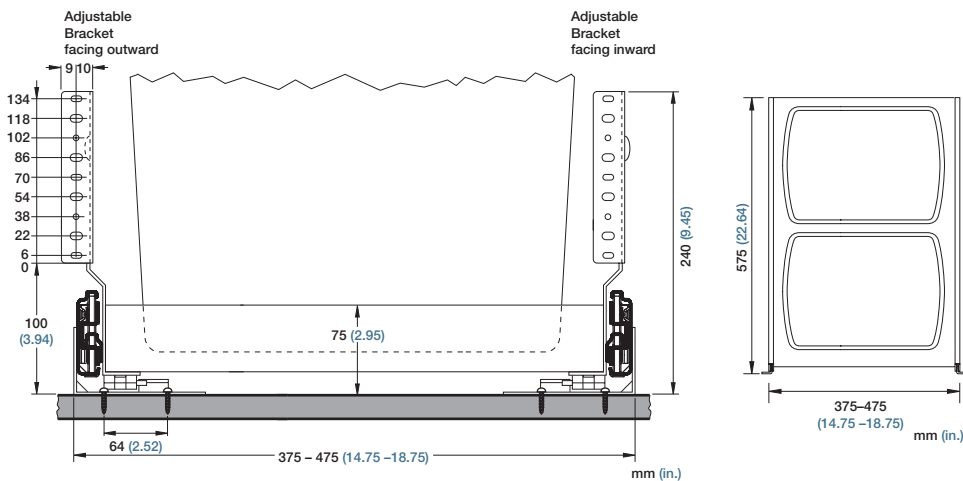

NOTE:

- For use with two Rubbermaid #2806 34L / 36 qt. or similar waste bins. Waste bins not included.

Length	Extension	Inside Cabinet Width				Weight	Order No.
		from:	to:	kg	lbs		
575 22.64	600 23.62	375 14.75	475 18.75	*	*	92050	
Packing Unit: per set (without plastic waste basket)							* on request