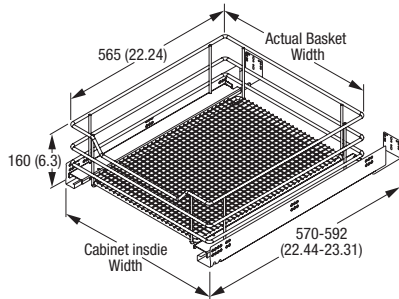

▶ With face frame slide and rear mounting brackets