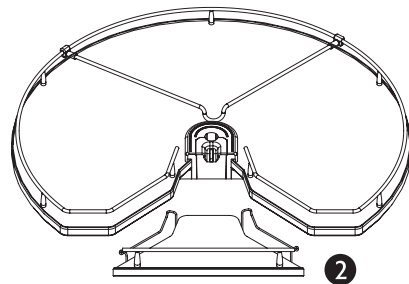

Auto-Retracting Door Mechanism Color	Center Tube Height				Order No.
	from:		to:		
	mm	inch	mm	inch	
silver powder coated	680	26.77	760	29.92	90000559
Packing Unit: per set with instructions					

Color*	Basket Diameter		Order No.
	mm	inch	
chrome	810	31.89	90000514
*silver powder coated available on request			
Packing Unit: 1 set per box with 2 baskets			

1 Add-on Center Section Basket		Order No.
Color*		
chrome		90002524
*silver powder coated available on request		
Packing Unit: 1 set per box (2)		

Color*	Tray Diameter		Order No.
	mm	inch	
maple	810	31.89	90002519
Packing Unit: 1 set per box with 2 trays			

2 Add-on Center Section Tray		Order No.
Color*		
maple		90002523
*wire border silver powder coated		
Packing Unit: 1 set per box (2)