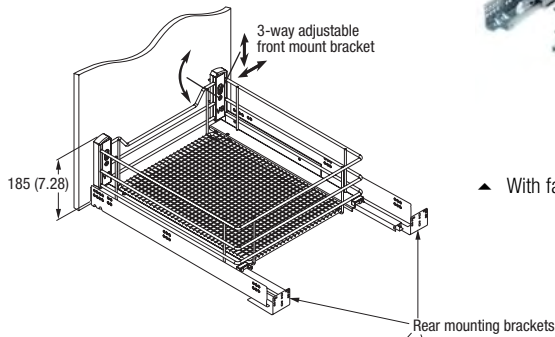

▶ With face frame slide and rear mounting brackets