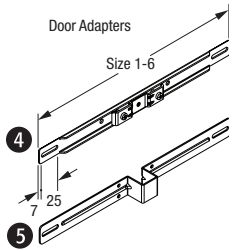

1. Pull-out Frame
2. Bottom Slide
3. Top Slide
4. Standard Door Adapter
5. Intermediate Door Adapter

Pantry pull-out frame including top and bottom slide with cover and EZ Close damping system.

Color: Silver powder coated, non-handed

1 2 3

Description	Inside Cabinet Height: H from min.:		to max.:		Recommended Number of Baskets	Order No.
	mm	inch	mm	inch		
HSA 1	650	25.6	950	37.4	2	90002514
HSA 2	950	37.4	1200	47.24	3	90002172
HSA 3	1200	47.24	1450	57.09	4	90002173
HSA 4	1450	57.09	1700	66.93	4	90002174
HSA 5	1700	66.93	1950	76.77	5	90002175
HSA 6	1900	74.80	2150	84.65	5	90002176

Packing Unit: 2 per set

Door Adapters

4 Standard Door Adapter
Packing 2 pcs.
Order No.

5 *Intermediate Door Adapter
Packing 1 pc.
Order No.

Size	mm	inch	Order No.	Order No.
1	216	8.50	90002177	90002183
2	292	11.50	90002178	90002214
3	368	14.49	90002179	90002215
4	444	17.48	90002180	90002216
5	520	20.47	90002181	90002217
6	545	21.46	90002182	90002218

* Recommended for HSA 4, 5, and 6

Basket Sets

Color: Saphir, chrome

Min. Inside Cabinet Width	Actual Basket Width: W	Set Packing * Number of Baskets	Order No.		
				mm	inch
225	8.86	210 8.25	2	90002152	
225	8.86	210 8.25	3	90002153	
295	11.61	280 11.02	2	90002154	
295	11.61	280 11.02	3	90002155	
365	14.37	350 13.78	2	90002156	
365	14.37	350 13.78	3	90002157	
435	17.13	420 16.54	2	90002158	
435	17.13	420 16.54	3	90002159	
505	19.88	490 19.29	2	90002160	
505	19.88	490 19.29	3	90002161	

* Packing Unit: Determined by total number of baskets used per frame

Basket Sets

Color: Scalea, maple/silver powder coated wire border

Min. Inside Cabinet Width	Actual Basket Width: W	Set Packing * Number of Baskets	Order No.		
				mm	inch
225	8.86	210 8.25	2	90002162	
225	8.86	210 8.25	3	90002163	
295	11.61	280 11.02	2	90002164	
295	11.61	280 11.02	3	90002165	
365	14.37	350 13.78	2	90002166	
365	14.37	350 13.78	3	90002167	
435	17.13	420 16.54	2	90002168	
435	17.13	420 16.54	3	90002169	
505	19.88	490 19.29	2	90002170	
505	19.88	490 19.29	3	90002171	

* Packing Unit: Determined by total number of baskets used per frame