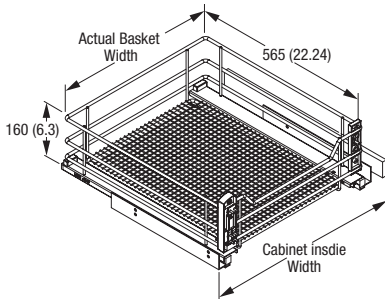

▶ With frameless slide and one spacer