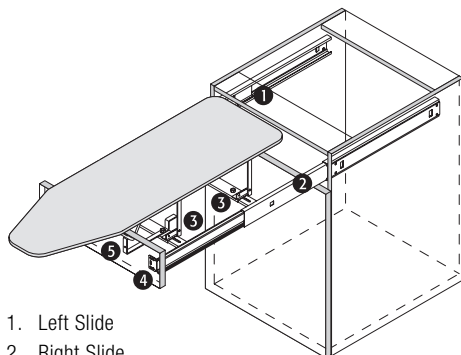

IRONING BOARD

Full-Extension telescopic slide. Fits conveniently into existing drawer space.
200 lbs. capacity

SPECIFICATION DETAILS:

- Interior widths from 400 mm (16 in.) to 547 mm (21.50 in.)
- Minimum depth: 510 mm (20 in.)
- Minimum height: 120 mm (4.75 in.)
- Ironing board dimensions:
  950 mm (37.40 in.) x 300 mm (11.81 in.)
- Folds out of drawer space, lifts up and then rests against the counter top
- High quality stable, solid construction

Color

white

Order No.

90000120

Packing Unit: **1 per box**

1. Left Slide
2. Right Slide
3. Support Bracket
4. Drawer Front Bracket
5. Support Bracket