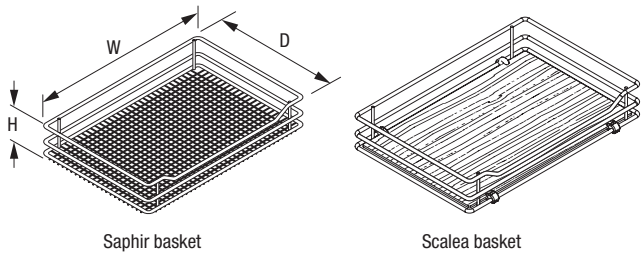

## Base Cabinet & Blind Corner Swing-Out and Slide System

Featuring the highest degree of accessibility with E-Z-Close Dampening System  
75 lbs. capacity

### SPECIFICATION DETAILS:

- ▶ The ultimate solution for blind corner accessibility
- ▶ Unique moving support mechanism
- ▶ Specify left or right hand use
- ▶ Available with Saphir or Scalea design baskets

(shown in photographs above is a right hand unit)

Saphir basket

Scalea basket

Saphir features a basket with wire mesh bottom.

Scalea features a basket with maple laminate bottom.

1. Door Support Slide, bottom
2. Door Support Slide, top
3. Cabinet Slide Assembly
4. Door Support Frame
5. Scissor Hinge Assembly
6. Door Adapter