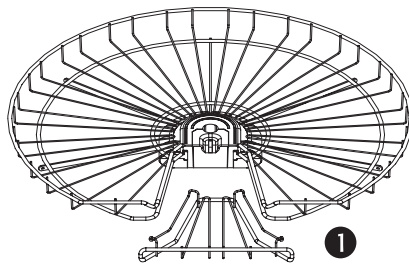

Auto-Retracting Door Mechanism Color	Center Tube Height				Order No.
	from:		to:		
	mm	inch	mm	inch	
silver powder coated	680	26.77	760	29.92	90000559
Packing Unit: per set with instructions					

Color*	Basket Diameter		Order No.
	mm	inch	
chrome	810	31.89	90000514
*silver powder coated available on request			
Packing Unit: 1 set per box with 2 baskets			

1 Add-on Center Section Basket		Order No.
Color*		
chrome		90002524
*silver powder coated available on request		
Packing Unit: 1 set per box (2)		

Color*	Tray Diameter		Order No.
	mm	inch	
maple	810	31.89	90002519
Packing Unit: 1 set per box with 2 trays			

2 Add-on Center Section Tray		Order No.
Color*		
maple		90002523
*wire border silver powder coated		
Packing Unit: 1 set per box (2)