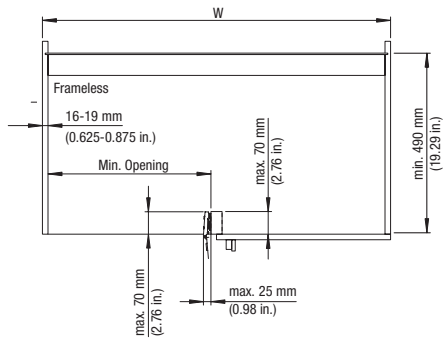

TWIN CORNER

Base Cabinet & Blind Corner Swing-Out System

Most unique solution for blind corner cabinets
100 lbs. capacity

SPECIFICATION DETAILS:

- Both shelves turn and swing simultaneously out of the cabinet
- This unique motion puts all items to be retrieved right at your finger tips
- Three sizes are available
- Specify left or right hand use

Twin Corner		Color: Scalea maple/silver powder coated wire					
Handed	Width: W	Minimum Opening		Minimum Opening		Order No.	
		Frameless		Faceframe			
	inch	mm	inch	mm	inch	mm	
Left	914	36.00	411	16.18	400	5.75	90002409
Right	914	36.00	411	16.18	400	5.75	90002410
Left	1016	40.00	461	18.15	440	17.32	90002411
Right	1016	40.00	461	18.15	440	17.32	90002412
Left	1219	48.00	561	22.09	540	21.26	90002517
Right	1219	48.00	561	22.09	540	21.26	90002518

Packing Unit: 1 set per box consisting of 2 shelves, twin mechanism and instructions