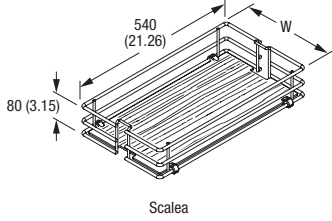

1. Pull-out Frame
2. Bottom Slide
3. Top Slide
4. Standard Door Adapter
5. Intermediate Door Adapter

Pantry pull-out frame including top and bottom slide with cover and EZ Close damping system.

Color: Silver powder coated, non-handed

1 2 3

Description	Inside Cabinet Height: H from min.:		to max.:		Recommended Number of Baskets	Order No.
	mm	inch	mm	inch		
HSA 1	650	25.6	950	37.4	2	90002514
HSA 2	950	37.4	1200	47.24	3	90002172
HSA 3	1200	47.24	1450	57.09	4	90002173
HSA 4	1450	57.09	1700	66.93	4	90002174
HSA 5	1700	66.93	1950	76.77	5	90002175
HSA 6	1900	74.80	2150	84.65	5	90002176

Packing Unit: 2 per set

Door Adapters

4 Standard Door Adapter
Packing 2 pcs.
Order No.

5 *Intermediate Door Adapter
Packing 1 pc.
Order No.

Size	mm	inch	Order No.	Order No.
1	216	8.50	90002177	90002183
2	292	11.50	90002178	90002214
3	368	14.49	90002179	90002215
4	444	17.48	90002180	90002216
5	520	20.47	90002181	90002217
6	545	21.46	90002182	90002218

* Recommended for HSA 4, 5, and 6

Basket Sets

Color: Saphir, chrome

Min. Inside Cabinet Width	Actual Basket Width: W	Set Packing * Number of Baskets	Order No.		
				mm	inch
225	8.86	210 8.25	2	90002152	
225	8.86	210 8.25	3	90002153	
295	11.61	280 11.02	2	90002154	
295	11.61	280 11.02	3	90002155	
365	14.37	350 13.78	2	90002156	
365	14.37	350 13.78	3	90002157	
435	17.13	420 16.54	2	90002158	
435	17.13	420 16.54	3	90002159	
505	19.88	490 19.29	2	90002160	
505	19.88	490 19.29	3	90002161	

* Packing Unit: Determined by total number of baskets used per frame

Basket Sets

Color: Scalea, maple/silver powder coated wire border

Min. Inside Cabinet Width	Actual Basket Width: W	Set Packing * Number of Baskets	Order No.		
				mm	inch
225	8.86	210 8.25	2	90002162	
225	8.86	210 8.25	3	90002163	
295	11.61	280 11.02	2	90002164	
295	11.61	280 11.02	3	90002165	
365	14.37	350 13.78	2	90002166	
365	14.37	350 13.78	3	90002167	
435	17.13	420 16.54	2	90002168	
435	17.13	420 16.54	3	90002169	
505	19.88	490 19.29	2	90002170	
505	19.88	490 19.29	3	90002171	

* Packing Unit: Determined by total number of baskets used per frame