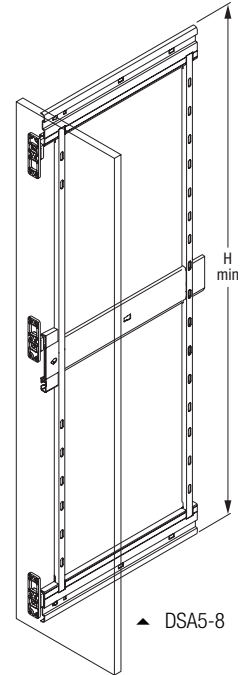

DSA

Narrow Tall Cabinet & Base Cabinet Pull-Out System

Featuring very flexible application with E-Z-Close Dampening System
150 lbs. capacity

**Pull-out frame with slides and EZ Close damping system.
Silver powder coated, non-handed**

Description	Height min.: H		Actual Frame Height		Number of Slides	For Number of Baskets	Order No.
	mm	inch	mm	inch			
DSA 1	485	19.10	475	18.70	2	2	90001663
DSA 2	581	22.90	571	22.48	2	2	90001664
DSA 3	645	25.40	635	25.00	2	2	90001665
DSA 3a	677	26.65	667	26.26	2	3	90002568
DSA 4	741	29.20	731	28.78	2	3	90001666
DSA 5	1221	48.10	1211	47.68	3	4	90001667
DSA 6	1413	55.63	1403	55.24	3	4	90001668
DSA 7	1605	63.20	1595	62.80	3	5	90001669
DSA 8	1829	72.01	1819	71.61	3	6	90001670

Packing Unit: per set with mounting instructions

Basket Sets 90°, including door front brackets

Size	Min. inside Width: W		Saphir	Saphir	Scalea	Scalea	
	mm	inch	2 per box	3 per box	2 per box	3 per box	
	mm	inch	Order No.	Order No.	Order No.	Order No.	
85	3.35	112	4.41	90002569	90002570	90002585	90002586
125	4.92	152	5.98	90002571	90002572	90002587	90002588
165	6.50	192	7.56	90002573	90002574	90002589	90002590
230	9.06	257	10.12	90002575	90002576	90002591	90002592

Basket Sets 35°, including door front brackets

Size	Min. inside Width: W		Saphir	Saphir	Scalea	Scalea	
	mm	inch	Left/Right	Left/Right	Left/Right	Left/Right	
	mm	inch	2 per box	3 per box	2 per box	3 per box	
	mm	inch	Order No.	Order No.	Order No.	Order No.	
165	6.50	192	7.56	90002581/90002583	90002582/90002584	90002601/90002603	90002602/90002604
230	9.06	257	10.12	90001629/90001631	90002609/90002610	90002605/90002607	90002606/90002608

Basket Sets 45°, including door front brackets

Size	Min. inside Width: W		Saphir	Saphir	Scalea	Scalea	
	mm	inch	Left/Right	Left/Right	Left/Right	Left/Right	
	mm	inch	2 per box	3 per box	2 per box	3 per box	
	mm	inch	Order No.	Order No.	Order No.	Order No.	
165	6.50	192	7.56	90002577/90002579	90002578/90002580	90002593/90002595	90002594/90002596
230	9.06	257	10.12	90001577/90001583	90001578/90001584	90002597/90002599	90002598/90002600