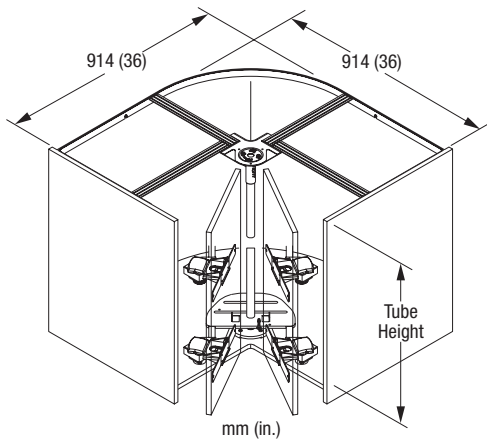

Auto-Retracting Door Mechanism

Color	Center Tube Height from:		to:		Order No.
	mm	inch	mm	inch	
silver powder coated	680	26.77	760	29.92	90000510

Packing Unit: **per set with instructions**

Color*	Basket Diameter		Order No.
	mm	inch	
chrome	810	31.89	90000514

*silver powder coated available on request

Packing Unit: **1 set per box with 2 baskets**

Color*	Tray Diameter		Order No.
	mm	inch	
maple	810	31.89	90002519

*wire border silver powder coated

Packing Unit: **1 set per box with 2 trays**