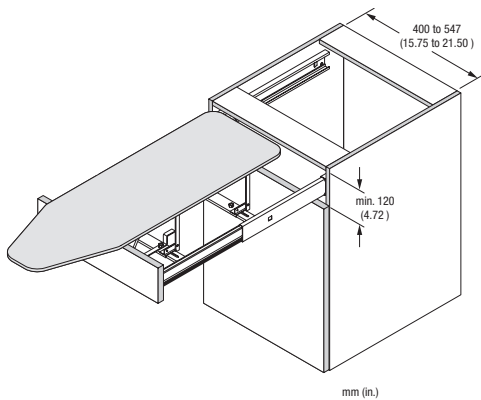

IRONING BOARD

Full-Extension telescopic slide. Fits conveniently into existing drawer space.
200 lbs. capacity

SPECIFICATION DETAILS:

- Interior widths from 400 mm (16 in.) to 547 mm (21.50 in.)
- Minimum depth: 510 mm (20 in.)
- Minimum height: 120 mm (4.75 in.)
- Ironing board dimensions:
  950 mm (37.40 in.) x 300 mm (11.81 in.)
- Folds out of drawer space, lifts up and then rests against the counter top
- High quality stable, solid construction

Color

white

Order No.

90000120

Packing Unit: **1 per box**

1. Left Slide
2. Right Slide
3. Support Bracket
4. Drawer Front Bracket
5. Support Bracket