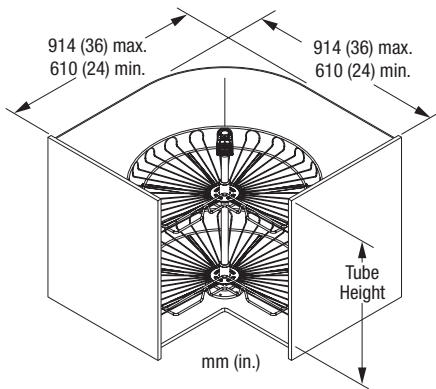

PIE-CUT CORNER

Base & Wall Cabinet Corner Applications

For hinged doors
150 lbs. capacity

SPECIFICATION DETAILS:

- Available as a wire basket or a wood shelf tray
- For base and wall cabinet use
- Extra length center tube available on request

Color*	Basket Diameter		Center Tube Height from:		to:	Order No.
	mm	inch	mm	inch		
chrome	460	18.11	680	26.77	760 29.99	90002528
chrome	720	28.35	680	26.77	760 29.99	90000835
chrome	820	32.28	680	26.77	760 29.99	90000837

*silver powder coated available on request

Packing Unit: **1 set per box**; consisting of 1 center tube, 2 baskets, mounting instructions

Color*	Tray Diameter		Center Tube Height from:		to:	Order No.
	mm	inch	mm	inch		
maple	460	18.11	680	26.77	760 29.99	90002525
maple	720	28.35	680	26.77	760 29.99	90002526
maple	820	32.28	680	26.77	760 29.99	90002527

*wire border silver powder coated

Packing Unit: **1 set per box**; consisting of 1 center tube, 2 trays, mounting instructions