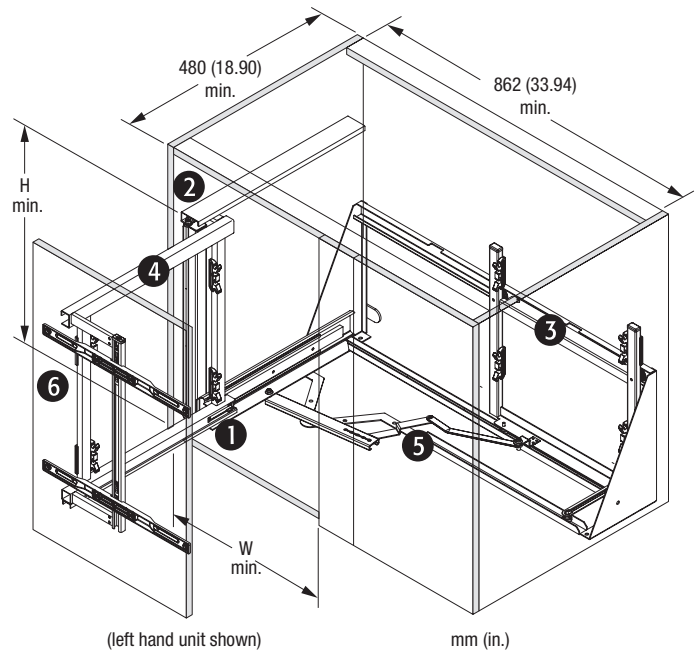

### SPECIFICATION DETAILS:

- ▶ Tool-less assembly of the frame on to the slide
- ▶ Variable frame heights from 650mm (37.40 in.) to 2150mm (84.65 in.)
- ▶ Three dimensional door front adjustment
- ▶ Adjustable basket assembly

(shown in photographs above is a right hand unit)

Saphir basket

Scalea basket

Saphir features a basket with wire mesh bottom.

Scalea features a basket with maple laminate bottom.

1. Door Support Slide, bottom
2. Door Support Slide, top
3. Cabinet Slide Assembly
4. Door Support Frame
5. Scissor Hinge Assembly
6. Door Adapter