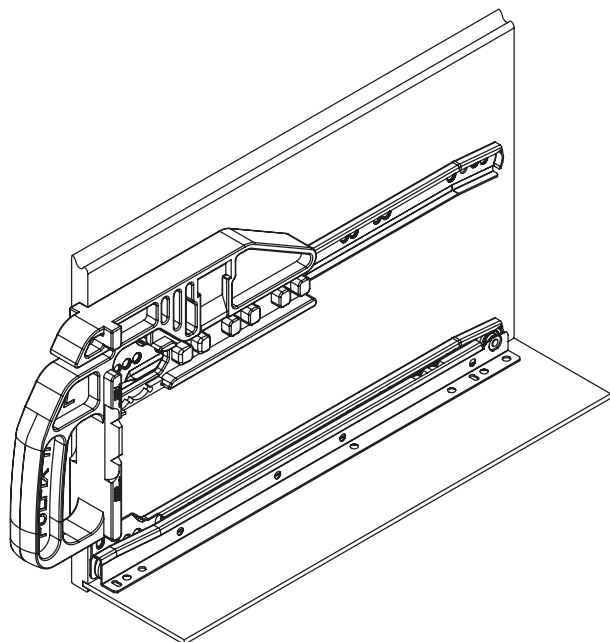

# FULFIX II

**MOUNTING JIG:** suited for drawer slides FR 2021, FR 2022 and FR 6500

**MATERIAL:** plastic, grey

### SPECIFICATIONS:

- ▶ suited for the cabinet profiles of FR 2021, FR 2022, and FR 6500
- ▶ clamping device assures a perpendicular and square fit onto the cabinet side
- ▶ for overlay or insert drawer fronts (19 mm setback)