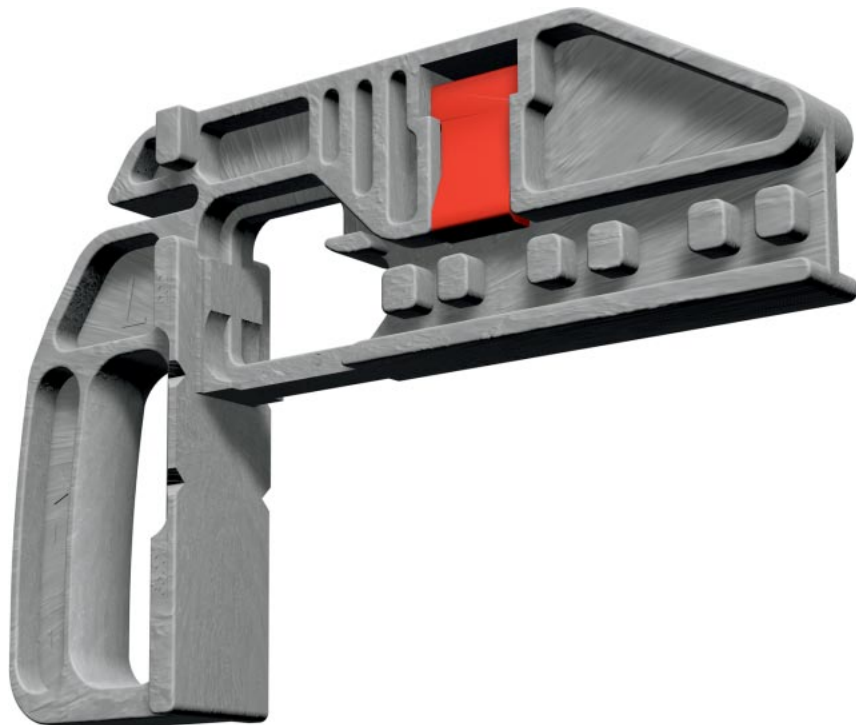

# FULFIX II

**MOUNTING JIG:** suited for drawer slides FR 2021, FR 2022 and FR 6500

**MATERIAL:** plastic, grey

### SPECIFICATIONS:

- ▶ suited for the cabinet profiles of FR 2021, FR 2022, and FR 6500
- ▶ clamping device assures a perpendicular and square fit onto the cabinet side
- ▶ for overlay or insert drawer fronts (19 mm setback)