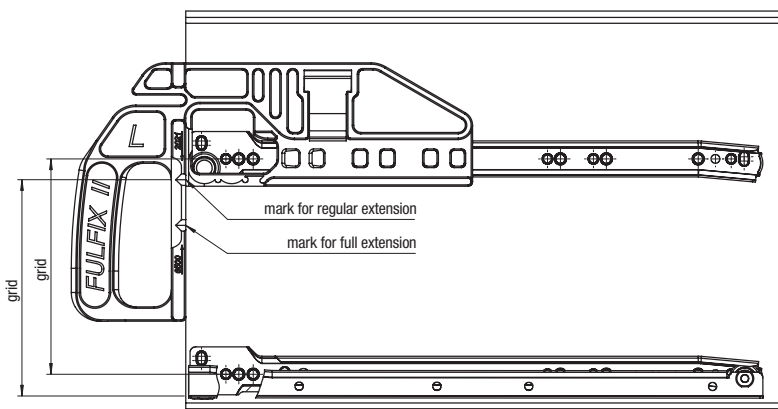

# FULFIX II

**MOUNTING JIG:** suited for drawer slides FR 2021, FR 2022 and FR 6500

**MATERIAL:** plastic, grey

### SPECIFICATIONS:

- ▶ suited for the cabinet profiles of FR 2021, FR 2022, and FR 6500
- ▶ clamping device assures a perpendicular and square fit onto the cabinet side
- ▶ for overlay or insert drawer fronts (19 mm setback)

**Weight**  
kg lbs

0.34 0.75

Packing Unit: **1 piece**

**Order No..**

**3000**