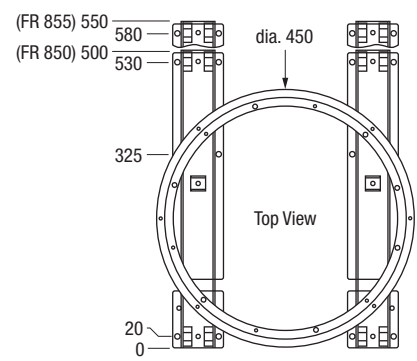

FR 850 FR 855

SLIDE TYPE:	Regular-Extension Heavy-Duty TV swivel platform rotates 360°
MOUNTING:	Floor Mount

LOAD CAPACITY:	dynamic up to 200 kg (450 lbs.)
-----------------------	--

MATERIAL:	slide: cold rolled steel, powder coated swivel: aluminum, anodized
------------------	---

FEATURES:	slide: high impact Delrin* rollers swivel: ball bearings
------------------	---

SPECIFICATIONS:	<ul style="list-style-type: none"> ▶ a unique and versatile TV-Swivel System with a high load capacity ▶ allows many platform designs and configurations ▶ gravity stay-close and roll-back prevention ▶ extremely smooth running qualities even with high loads ▶ on request we can custom make lengths of slides up to 1050mm (42in.) and a swivel with 750mm (30in.) diameter
------------------------	---

MOUNTING SUGGESTION:	▶ fastened with bolts, use all bolt holes
-----------------------------	---

Description	Slide Length		Extension Loss		Swivel Diameter		Height		Weight kg lbs	Order No. black slide
	mm	in	mm	in	mm	in	mm	in		
FR 850	500	19.69	140	5.51	450	17.72	59	2.32	*	70027
FR 855	550	21.65	140	5.51	450	17.72	59	2.32	*	70028

Packing Unit: **1 set per box consisting of: 2 slides, 1 swivel, mounting hardware and instructions** *on request

*DuPont (TM) Delrin®