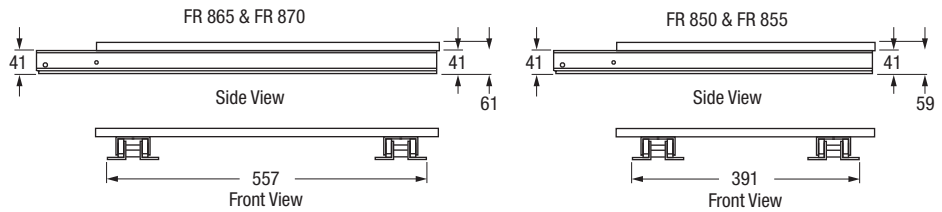

FR 850 FR 855

SLIDE TYPE:	Regular-Extension Heavy-Duty TV swivel platform rotates 360°
MOUNTING:	Floor Mount

LOAD CAPACITY:	dynamic up to 200 kg (450 lbs.)
-----------------------	--

MATERIAL:	slide: cold rolled steel, powder coated swivel: aluminum, anodized
------------------	---

FEATURES:	slide: high impact Delrin* rollers swivel: ball bearings
------------------	---

SPECIFICATIONS:	<ul style="list-style-type: none"> ▶ a unique and versatile TV-Swivel System with a high load capacity ▶ allows many platform designs and configurations ▶ gravity stay-close and roll-back prevention ▶ extremely smooth running qualities even with high loads ▶ on request we can custom make lengths of slides up to 1050mm (42in.) and a swivel with 750mm (30in.) diameter
------------------------	---

MOUNTING SUGGESTION:	▶ fastened with bolts, use all bolt holes
-----------------------------	---

Description	Slide Length		Extension Loss		Swivel Diameter		Height		Weight kg lbs	Order No. black slide
	mm	in	mm	in	mm	in	mm	in		
FR 850	500	19.69	140	5.51	450	17.72	59	2.32	*	70027
FR 855	550	21.65	140	5.51	450	17.72	59	2.32	*	70028

Packing Unit: **1 set per box consisting of: 2 slides, 1 swivel, mounting hardware and instructions** *on request

*DuPont (TM) Delrin®