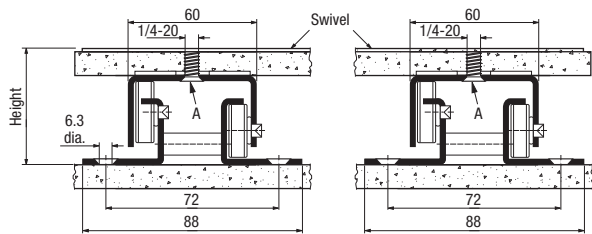

FR 850 FR 855

SLIDE TYPE:	Regular-Extension Heavy-Duty TV swivel platform rotates 360°
MOUNTING:	Floor Mount

LOAD CAPACITY:	dynamic up to 200 kg (450 lbs.)
-----------------------	--

MATERIAL:	slide: cold rolled steel, powder coated swivel: aluminum, anodized
------------------	---

FEATURES:	slide: high impact Delrin* rollers swivel: ball bearings
------------------	---

SPECIFICATIONS:	<ul style="list-style-type: none"> ▶ a unique and versatile TV-Swivel System with a high load capacity ▶ allows many platform designs and configurations ▶ gravity stay-close and roll-back prevention ▶ extremely smooth running qualities even with high loads ▶ on request we can custom make lengths of slides up to 1050mm (42in.) and a swivel with 750mm (30in.) diameter
------------------------	---

MOUNTING SUGGESTION:	▶ fastened with bolts, use all bolt holes
-----------------------------	---

Description	Slide Length		Extension Loss		Swivel Diameter		Height		Weight kg lbs	Order No. black slide
	mm	in	mm	in	mm	in	mm	in		
FR 850	500	19.69	140	5.51	450	17.72	59	2.32	*	70027
FR 855	550	21.65	140	5.51	450	17.72	59	2.32	*	70028

Packing Unit: **1 set per box consisting of: 2 slides, 1 swivel, mounting hardware and instructions** *on request

*DuPont (TM) Delrin®