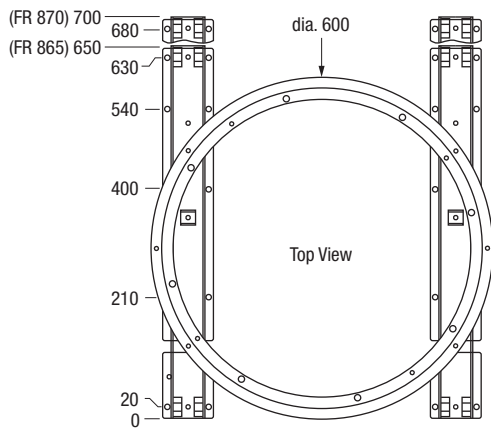

FR 850 FR 855

SLIDE TYPE:	Regular-Extension Heavy-Duty TV swivel platform rotates 360°
MOUNTING:	Floor Mount

LOAD CAPACITY:	dynamic up to 200 kg (450 lbs.)
-----------------------	--

MATERIAL:	slide: cold rolled steel, powder coated swivel: aluminum, anodized
------------------	---

FEATURES:	slide: high impact Delrin* rollers swivel: ball bearings
------------------	---

SPECIFICATIONS:	<ul style="list-style-type: none"> ▶ a unique and versatile TV-Swivel System with a high load capacity ▶ allows many platform designs and configurations ▶ gravity stay-close and roll-back prevention ▶ extremely smooth running qualities even with high loads ▶ on request we can custom make lengths of slides up to 1050mm (42in.) and a swivel with 750mm (30in.) diameter
------------------------	---

MOUNTING SUGGESTION:	▶ fastened with bolts, use all bolt holes
-----------------------------	---

Description	Slide Length		Extension Loss		Swivel Diameter		Height		Weight kg lbs	Order No. black slide
	mm	in	mm	in	mm	in	mm	in		
FR 850	500	19.69	140	5.51	450	17.72	59	2.32	*	70027
FR 855	550	21.65	140	5.51	450	17.72	59	2.32	*	70028

Packing Unit: **1 set per box consisting of: 2 slides, 1 swivel, mounting hardware and instructions** *on request

*DuPont (TM) Delrin®