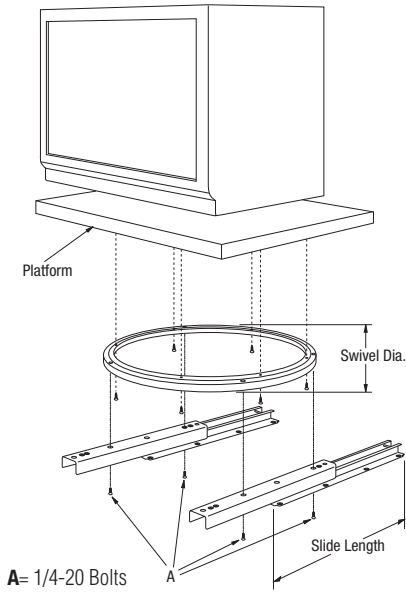

FR 850 FR 855

SLIDE TYPE:	Regular-Extension Heavy-Duty TV swivel platform rotates 360°
MOUNTING:	Floor Mount

LOAD CAPACITY:	dynamic up to 200 kg (450 lbs.)
-----------------------	--

MATERIAL:	slide: cold rolled steel, powder coated swivel: aluminum, anodized
------------------	---

FEATURES:	slide: high impact Delrin* rollers swivel: ball bearings
------------------	---

SPECIFICATIONS:	<ul style="list-style-type: none"> ▶ a unique and versatile TV-Swivel System with a high load capacity ▶ allows many platform designs and configurations ▶ gravity stay-close and roll-back prevention ▶ extremely smooth running qualities even with high loads ▶ on request we can custom make lengths of slides up to 1050mm (42in.) and a swivel with 750mm (30in.) diameter
------------------------	---

MOUNTING SUGGESTION:	▶ fastened with bolts, use all bolt holes
-----------------------------	---

Description	Slide Length		Extension Loss		Swivel Diameter		Height		Weight kg lbs	Order No. black slide
	mm	in	mm	in	mm	in	mm	in		
FR 850	500	19.69	140	5.51	450	17.72	59	2.32	*	70027
FR 855	550	21.65	140	5.51	450	17.72	59	2.32	*	70028

Packing Unit: **1 set per box consisting of: 2 slides, 1 swivel, mounting hardware and instructions** *on request

*DuPont (TM) Delrin®