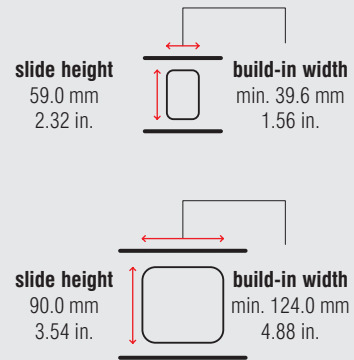

FR 777A

Full Extension Progressive Action Vertical Pantry Pull-Out Slide System with Top Guide – up to 200 kg / 450 lbs.

Specifications

-  floor mount
-  min. 124 mm / 4.88 in.
min. 158 mm / 6.22 in. (ECD)
-  dynamic up to 200 kg / 450 lbs.
-  solid synthetic rollers,
synthetic encased steel ball bearings
-  steel, powder coated

Characteristics

- no deflection in fully extended position
- quick and easy installation through patented slide-on system
- integrated lateral and height adjustment
- Easy Close Device FR 777A ECD can be ordered optionally; Item No. 7719
- recommended maximal cabinet height: 2,500 mm (98.43 in.)
- recommended maximum cabinet width: 600 mm (23.62 in.)

Dimensions

Length		Extension		Weight		Item No.
				per set		pure white
mm	inch	mm	inch	kg	lbs.	
400	15.75	384	15.12	10.39	22.92	7700
450	17.72	434	17.09	11.53	25.42	7701
500	19.69	484	19.06	12.69	27.98	7702
550	21.65	534	21.02	13.81	30.46	7703
600	23.62	584	22.99	14.83	32.69	7704
650	25.59	634	24.96	15.81	34.84	7705
700	27.56	684	26.93	17.07	37.64	7706
750	29.53	734	28.90	18.09	39.88	7707
800	31.50	784	30.87	19.22	42.38	7708
850	33.46	834	32.83	20.03	44.15	7709
900	35.43	884	34.80	21.37	47.12	7710
950	37.40	934	36.77	22.39	49.36	7711
1,000	39.37	984	38.74	23.41	51.61	7712
1,100	43.31	1,084	42.68	24.86	54.81	7713

Packing Unit – Sets per Box, all Lengths: 1