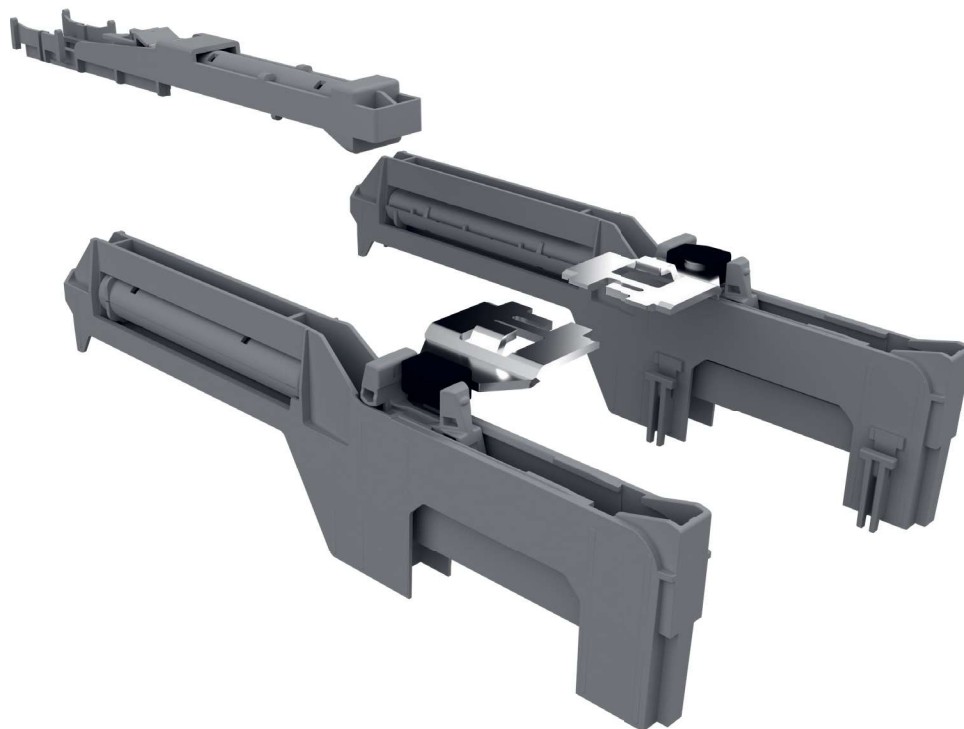

FR 777A ECD | Easy Close Device Retrofit-Kit for Vertical Pantry Pull-Out Slide System FR 777A

Specifications

 synthetic material, steel

 +5 °C to +40 °C
+41 °F to +104 °F

Characteristics

- Simple assembly due to plug-in system – the vertical pantry pull-out slide system FR 777A is already prepared for the installation of the Easy Close Device retrofit-kit.
- reliable, silent self closing device
- The easy close / self-closing and slam-resistant function is not compromised by varying load conditions.

Delivery Set

top slide:

- 1 x attachable damping system

bottom slide:

- 2 x attachable damping system
- 2 x follower, snap-on
- assembly instruction

Designation

FR 777A ECD – Retrofit-kit for vertical pantry pull-out slide system 777A

Item No.

7719

Packing Unit – Set per Polybag: 1

Filterer