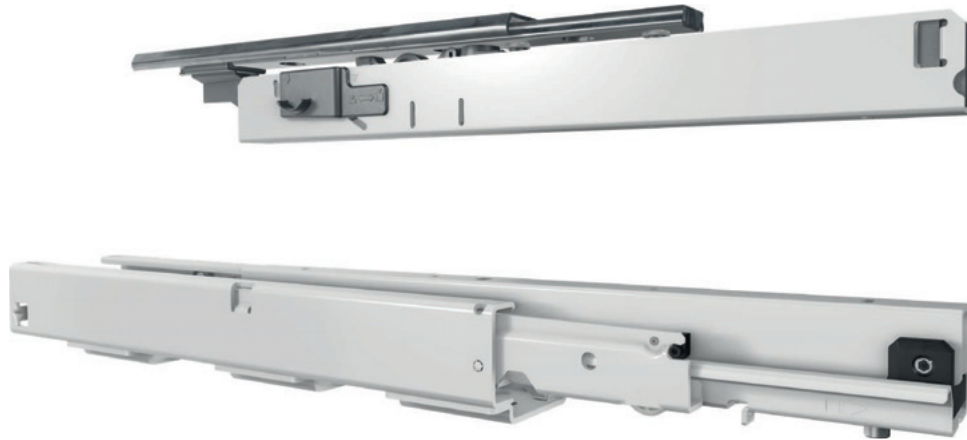

FR 775A ECD

Full Extension Progressive Action Vertical Pantry Pull-Out Slide System with Top Guide – up to 75 kg / 165 lbs.

Specifications

-  floor mount
-  min. 88.5 mm / 3.48 in.
-  dynamic up to 75 kg / 165 lbs.
-  solid synthetic rollers
-  steel, powder coated

Characteristics

- quick and easy installation through patented slide-on system
- integrated lateral and height adjustment
- recommended maximal cabinet height: 1,500 mm (59.06 in.)
- recommended maximum cabinet width: 400 mm (15.75 in.)

Dimensions

Length		Extension		Weight		Item No.
				per set		pure white
mm	inch	mm	inch	kg	lbs.	
400	15.75	385	15.16	5.67	12.50	4221
450	17.72	435	17.13	6.19	13.64	4222
500	19.69	485	19.09	6.89	15.19	4223
550	21.65	535	21.06	7.41	16.34	4224
600	23.62	585	23.03	8.12	17.89	4225
650	25.59	635	25.00	8.64	19.04	4226
700	27.56	685	26.97	9.16	20.19	4227
750	29.53	735	28.94	9.68	21.33	4228