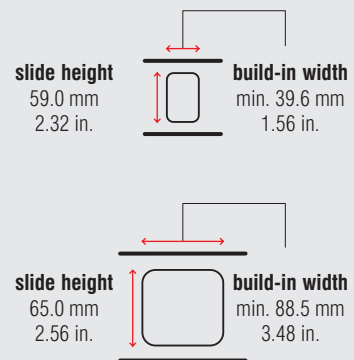

FR 775A ECD

Full Extension Progressive Action Vertical Pantry Pull-Out Slide System with Top Guide – up to 75 kg / 165 lbs.

Specifications

-  floor mount
-  min. 88.5 mm / 3.48 in.
-  dynamic up to 75 kg / 165 lbs.
-  solid synthetic rollers
-  steel, powder coated

Characteristics

- quick and easy installation through patented slide-on system
- integrated lateral and height adjustment
- recommended maximal cabinet height: 1,500 mm (59.06 in.)
- recommended maximum cabinet width: 400 mm (15.75 in.)

Dimensions

Length		Extension		Weight		Item No.
				per set		pure white
mm	inch	mm	inch	kg	lbs.	
400	15.75	385	15.16	5.67	12.50	4221
450	17.72	435	17.13	6.19	13.64	4222
500	19.69	485	19.09	6.89	15.19	4223
550	21.65	535	21.06	7.41	16.34	4224
600	23.62	585	23.03	8.12	17.89	4225
650	25.59	635	25.00	8.64	19.04	4226
700	27.56	685	26.97	9.16	20.19	4227
750	29.53	735	28.94	9.68	21.33	4228

Packing Unit – Sets per Box, all Lengths: 1