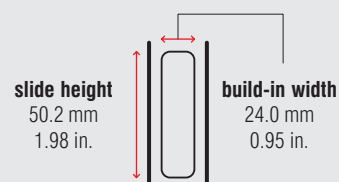

FR 7075 | Full Extension Progressive Action Drawer Slide

Specifications

-  bottom mount
-  24 mm / 0.95 in.
-  dynamic up to 75 kg / 165 lbs.
-  solid synthetic rollers
-  steel, powder coated

Characteristics

- low overall height to allow close placement of shallow drawers
- integrated safety clip
- self-closing

Dimensions

Length		Extension		Weight		Item No.
		full extension		per set		lightgray
mm	inch	mm	inch	kg	lbs.	
400	15.75	385	15.16	*	*	*
450	17.72	435	17.13	*	*	*
500	19.69	485	19.09	*	*	*
550	21.65	535	21.06	*	*	*
600	23.62	585	23.03	*	*	*
650	25.59	635	25.00	*	*	*
700	27.56	685	26.97	*	*	*
750	29.53	735	28.94	*	*	*

Packing Unit – Sets per Box, all Lengths: 4

* on request