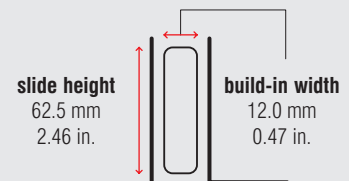

FR 6500 | Over Extension Telescopic Action Drawer Slide

Specifications

-  bottom mount
-  12 mm / 0.47 in.
-  dynamic up to 50 kg / 110 lbs.
-  solid synthetic rollers, synthetic silent rollers
-  steel, powder coated

Characteristics

- lateral stability
- absorbing soft stop and lift out prevention clip installed
- easy mounting and removal of middle profile
- with standard over extension
- dual-sided captive profile
- self-closing
- compatible with regular extension drawer slide FR 2021 and pitch of 32 mm (1.26 in.)

Dimensions

Length		Extension		Weight		Item No.
				per set		pure white
mm	inch	mm	inch	kg	lbs.	
200	7.87	200	7.87	0.70	1.54	1200
250	9.84	250	9.84	0.87	1.92	1201
300	11.81	320	12.60	1.03	2.27	1202
350	13.78	370	14.57	1.21	2.66	1203
400	15.75	420	16.54	1.37	3.02	1204
450	17.72	470	18.50	1.55	3.41	1205
500	19.69	550	21.65	1.74	3.83	1206
550	21.65	570	22.44	1.93	4.25	1207
600	23.62	620	24.41	2.11	4.64	1208
650	25.59	670	26.38	2.48	5.47	1260
700	27.56	750	29.53	2.60	5.73	1261
750	29.53	770	30.31	2.86	6.31	1262
800	31.50	820	32.28	3.06	6.75	1263