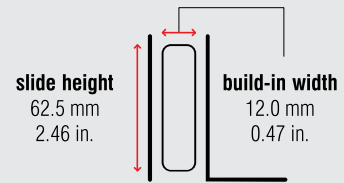

## Specifications

-  bottom mount
-  12 mm / 0.47 in.
-  dynamic up to 50 kg / 110 lbs.
-  solid synthetic rollers, synthetic silent rollers
-  steel, powder coated

## Characteristics

- lateral stability
- absorbing soft stop and lift out prevention clip installed
- easy mounting and removal of middle profile
- with standard over extension
- dual-sided captive profile
- self-closing
- compatible with regular extension drawer slide FR 2021 and pitch of 32 mm (1.26 in.)

## Dimensions

Length		Extension		Weight		Item No.
				per set		pure white
mm	inch	mm	inch	kg	lbs.	
200	7.87	200	7.87	0.70	1.54	<b>1200</b>
250	9.84	250	9.84	0.87	1.92	<b>1201</b>
300	11.81	320	12.60	1.03	2.27	<b>1202</b>
350	13.78	370	14.57	1.21	2.66	<b>1203</b>
400	15.75	420	16.54	1.37	3.02	<b>1204</b>
450	17.72	470	18.50	1.55	3.41	<b>1205</b>
500	19.69	550	21.65	1.74	3.83	<b>1206</b>
550	21.65	570	22.44	1.93	4.25	<b>1207</b>
600	23.62	620	24.41	2.11	4.64	<b>1208</b>
650	25.59	670	26.38	2.48	5.47	<b>1260</b>
700	27.56	750	29.53	2.60	5.73	<b>1261</b>
750	29.53	770	30.31	2.86	6.31	<b>1262</b>
800	31.50	820	32.28	3.06	6.75	<b>1263</b>