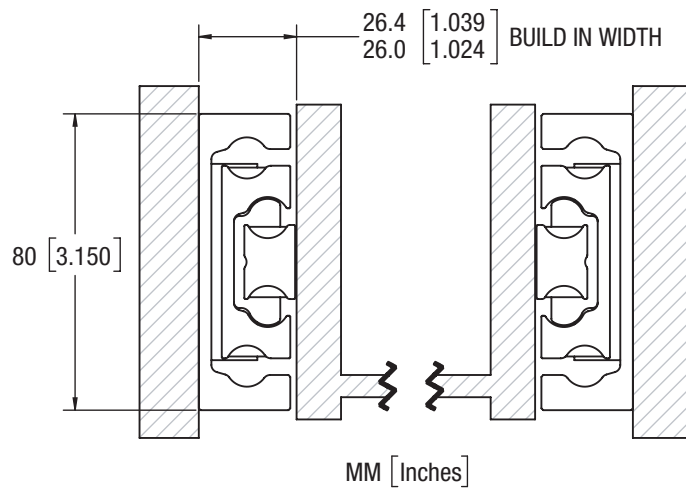

FR 5826

SLIDE TYPE:	Super Heavy Duty Lightweight Aluminum Slide
MOUNTING:	Side Mount

WIDTH:	26.0 mm ^{+0.4} / ₋₀ (1.024 in.)
LOAD CAPACITY:	dynamic up to 300 kg (660 lbs.)

NEW!

MATERIALS: aluminum profiles

FEATURES: lightweight, high weight capacity, non-corrosive profiles

SPECIFICATIONS:

- ▶ non-handed and non-disconnect
- ▶ flat mounting possible, weight rating reduced

HARDWARE:

- ▶ Cabinet: M6 Flathead Screws
- ▶ Drawer M8 x 1.25 screws

DESCRIPTION	LENGTH (mm)	LENGTH (INCHES)	TRAVEL (mm)	TRAVEL (INCHES)	PART NUMBER
FR 5826- 300	300	11.81	300	11.81	5661
FR 5826- 350	350	13.78	350	13.78	5662
FR 5826- 400	400	15.75	400	15.75	5663
FR 5826- 450	450	17.72	450	17.72	5664
FR 5826- 500	500	19.69	500	19.69	5665
FR 5826- 550	550	21.65	550	21.65	5666
FR 5826- 600	600	23.62	600	23.62	5667
FR 5826- 650	650	25.59	650	25.59	5668
FR 5826- 700	700	27.56	700	27.56	5669
FR 5826- 750	750	29.53	750	29.53	5670
FR 5826- 800	800	31.50	800	31.50	5671
FR 5826- 850	850	33.46	850	33.46	5672
FR 5826- 900	900	35.43	900	35.43	5673
FR 5826- 950	950	37.40	950	37.40	5674
FR 5826-1000	1000	39.37	1000	39.37	5675

Packing Unit: 300-750mm 6 pieces per box, 800-1000mm 4 pieces per box

Fulterer®