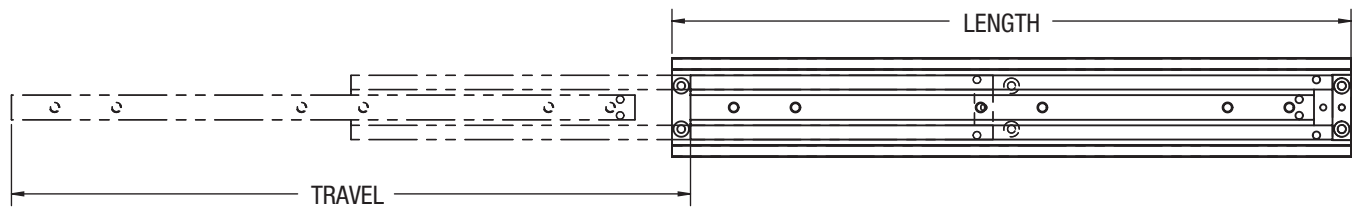

FR 5826

SLIDE TYPE:	Super Heavy Duty Lightweight Aluminum Slide
MOUNTING:	Side Mount

WIDTH:	26.0 mm ^{+0.4} / ₋₀ (1.024 in.)
LOAD CAPACITY:	dynamic up to 300 kg (660 lbs.)

NEW!

MATERIALS: aluminum profiles

FEATURES: lightweight, high weight capacity, non-corrosive profiles

SPECIFICATIONS:

- ▶ non-handed and non-disconnect
- ▶ flat mounting possible, weight rating reduced

HARDWARE:

- ▶ Cabinet: M6 Flathead Screws
- ▶ Drawer M8 x 1.25 screws

DESCRIPTION	LENGTH (mm)	LENGTH (INCHES)	TRAVEL (mm)	TRAVEL (INCHES)	PART NUMBER
FR 5826- 300	300	11.81	300	11.81	5661
FR 5826- 350	350	13.78	350	13.78	5662
FR 5826- 400	400	15.75	400	15.75	5663
FR 5826- 450	450	17.72	450	17.72	5664
FR 5826- 500	500	19.69	500	19.69	5665
FR 5826- 550	550	21.65	550	21.65	5666
FR 5826- 600	600	23.62	600	23.62	5667
FR 5826- 650	650	25.59	650	25.59	5668
FR 5826- 700	700	27.56	700	27.56	5669
FR 5826- 750	750	29.53	750	29.53	5670
FR 5826- 800	800	31.50	800	31.50	5671
FR 5826- 850	850	33.46	850	33.46	5672
FR 5826- 900	900	35.43	900	35.43	5673
FR 5826- 950	950	37.40	950	37.40	5674
FR 5826-1000	1000	39.37	1000	39.37	5675