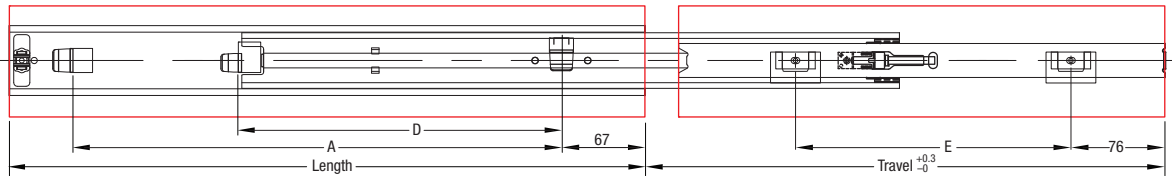

FR 5609.SMT

SLIDE TYPE:	Heavy-Duty Full-Extension Ball Bearing Drawer Slide, Standard Mounting Tab
MOUNTING:	Side Mount

WIDTH:	19mm (0.75 in.)
LOAD CAPACITY:	dynamic up to 100 kg (225 lbs.)

New Product
Please inquire for lead time

FR 5609.SMT includes a metal disconnect latch

MATERIALS:	cold rolled steel
-------------------	-------------------

FEATURES:	steel ball bearings
------------------	---------------------

SPECIFICATIONS:	<ul style="list-style-type: none"> ▶ precision ball bearing drawer slide for heavy-duty usage ▶ telescoping 3-stage design with excellent running qualities ▶ drawer slide has a hold close detent ▶ metal disconnect latch standard ▶ drawer profiles have a security screw hole for fixing drawer to slide
------------------------	---

19 mm (0.75 in.) is the actual size of the slide.
Allow a min. of 19.1 mm (0.75 in.) for clearance and a maximum of 19.6 mm (0.77 in.).

Installation Dimensions

Slide Dimensions

Length	Travel	Cabinet Profile:								Drawer Profile:				Weight	Order No.			
		A		B		C		D		E		F			1.5mm 16ga. steel	1.9mm 14ga. steel		
mm	in	mm	in	mm	in	mm	in	mm	in	mm	in	mm	in	kg.	lbs.	zinc	zinc	
750	29.53	750	29.53	635.0	25.0	635.0	25.0	317.5	12.5	317.5	12.5	444.5	17.5	444.5	17.5	*	0005911	0005961
800	31.50	800	31.50	685.8	27.0	685.8	27.0	342.5	13.5	342.5	13.5	444.5	17.5	444.5	17.5	*	0005912	0005962
850	33.47	850	33.43	736.6	29.0	736.6	29.0	368.3	14.5	368.3	14.5	698.5	27.5	698.5	27.5	*	0005913	0005963
900	35.43	900	35.43	787.4	31.0	787.4	31.0	393.7	15.5	393.7	15.5	698.5	27.5	698.5	27.5	*	0005914	0005964
950	37.40	950	37.40	838.2	33.0	838.2	33.0	419.1	16.5	419.1	16.5	698.5	27.5	698.5	27.5	*	0005915	0005965
1000	39.37	1000	39.37	889.0	35.0	889.0	35.0	444.5	17.5	444.5	17.5	698.5	27.5	698.5	27.5	*	0005916	0005966
1050	41.34	1050	41.34	939.8	37.0	939.8	37.0	469.9	18.5	469.9	18.5	698.5	27.5	698.5	27.5	*	0005917	0005967
1100	43.31	1100	43.31	990.6	39.0	990.6	39.0	495.3	19.5	495.3	19.5	698.5	27.5	698.5	27.5	*	0005918	0005968