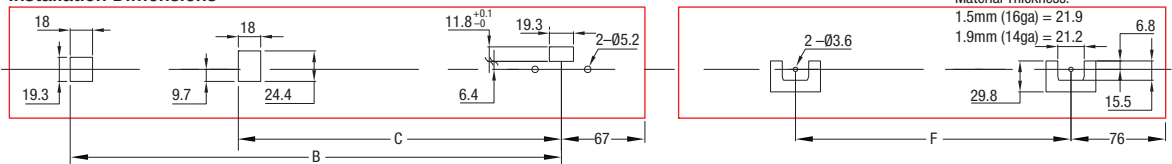

FR 5609.SMT

SLIDE TYPE:	Heavy-Duty Full-Extension Ball Bearing Drawer Slide, Standard Mounting Tab
MOUNTING:	Side Mount

WIDTH:	19mm (0.75 in.)
LOAD CAPACITY:	dynamic up to 100 kg (225 lbs.)

New Product
Please inquire for lead time

FR 5609.SMT includes a metal disconnect latch

MATERIALS:	cold rolled steel
-------------------	-------------------

FEATURES:	steel ball bearings
------------------	---------------------

SPECIFICATIONS:	<ul style="list-style-type: none"> ▶ precision ball bearing drawer slide for heavy-duty usage ▶ telescoping 3-stage design with excellent running qualities ▶ drawer slide has a hold close detent ▶ metal disconnect latch standard ▶ drawer profiles have a security screw hole for fixing drawer to slide
------------------------	---

19 mm (0.75 in.) is the actual size of the slide.
Allow a min. of 19.1 mm (0.75 in.) for clearance and a maximum of 19.6 mm (0.77 in.).

Installation Dimensions

Slide Dimensions

Length	Travel	Cabinet Profile:								Drawer Profile:				Weight	Order No.			
		A		B		C		D		E		F			1.5mm 16ga. steel	1.9mm 14ga. steel		
mm	in	mm	in	mm	in	mm	in	mm	in	mm	in	mm	in	kg.	lbs.	zinc	zinc	
750	29.53	750	29.53	635.0	25.0	635.0	25.0	317.5	12.5	317.5	12.5	444.5	17.5	444.5	17.5	*	0005911	0005961
800	31.50	800	31.50	685.8	27.0	685.8	27.0	342.5	13.5	342.5	13.5	444.5	17.5	444.5	17.5	*	0005912	0005962
850	33.47	850	33.43	736.6	29.0	736.6	29.0	368.3	14.5	368.3	14.5	698.5	27.5	698.5	27.5	*	0005913	0005963
900	35.43	900	35.43	787.4	31.0	787.4	31.0	393.7	15.5	393.7	15.5	698.5	27.5	698.5	27.5	*	0005914	0005964
950	37.40	950	37.40	838.2	33.0	838.2	33.0	419.1	16.5	419.1	16.5	698.5	27.5	698.5	27.5	*	0005915	0005965
1000	39.37	1000	39.37	889.0	35.0	889.0	35.0	444.5	17.5	444.5	17.5	698.5	27.5	698.5	27.5	*	0005916	0005966
1050	41.34	1050	41.34	939.8	37.0	939.8	37.0	469.9	18.5	469.9	18.5	698.5	27.5	698.5	27.5	*	0005917	0005967
1100	43.31	1100	43.31	990.6	39.0	990.6	39.0	495.3	19.5	495.3	19.5	698.5	27.5	698.5	27.5	*	0005918	0005968