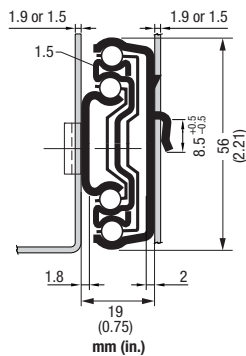

FR 5609.SMT

SLIDE TYPE:	Heavy-Duty Full-Extension Ball Bearing Drawer Slide, Standard Mounting Tab
MOUNTING:	Side Mount

WIDTH:	19mm (0.75 in.)
LOAD CAPACITY:	dynamic up to 100 kg (225 lbs.)

New Product
Please inquire for lead time

FR 5609.SMT includes a metal disconnect latch

MATERIALS:	cold rolled steel
-------------------	-------------------

FEATURES:	steel ball bearings
------------------	---------------------

SPECIFICATIONS:	<ul style="list-style-type: none"> ▶ precision ball bearing drawer slide for heavy-duty usage ▶ telescoping 3-stage design with excellent running qualities ▶ drawer slide has a hold close detent ▶ metal disconnect latch standard ▶ drawer profiles have a security screw hole for fixing drawer to slide
------------------------	---

19 mm (0.75 in.) is the actual size of the slide.
Allow a min. of 19.1 mm (0.75 in.) for clearance and a maximum of 19.6 mm (0.77 in.).

Installation Dimensions

Slide Dimensions

Length	Travel	Cabinet Profile:								Drawer Profile:				Weight	Order No.			
		A		B		C		D		E		F			1.5mm 16ga. steel	1.9mm 14ga. steel		
mm	in	mm	in	mm	in	mm	in	mm	in	mm	in	mm	in	kg.	lbs.	zinc	zinc	
750	29.53	750	29.53	635.0	25.0	635.0	25.0	317.5	12.5	317.5	12.5	444.5	17.5	444.5	17.5	*	0005911	0005961
800	31.50	800	31.50	685.8	27.0	685.8	27.0	342.5	13.5	342.5	13.5	444.5	17.5	444.5	17.5	*	0005912	0005962
850	33.47	850	33.43	736.6	29.0	736.6	29.0	368.3	14.5	368.3	14.5	698.5	27.5	698.5	27.5	*	0005913	0005963
900	35.43	900	35.43	787.4	31.0	787.4	31.0	393.7	15.5	393.7	15.5	698.5	27.5	698.5	27.5	*	0005914	0005964
950	37.40	950	37.40	838.2	33.0	838.2	33.0	419.1	16.5	419.1	16.5	698.5	27.5	698.5	27.5	*	0005915	0005965
1000	39.37	1000	39.37	889.0	35.0	889.0	35.0	444.5	17.5	444.5	17.5	698.5	27.5	698.5	27.5	*	0005916	0005966
1050	41.34	1050	41.34	939.8	37.0	939.8	37.0	469.9	18.5	469.9	18.5	698.5	27.5	698.5	27.5	*	0005917	0005967
1100	43.31	1100	43.31	990.6	39.0	990.6	39.0	495.3	19.5	495.3	19.5	698.5	27.5	698.5	27.5	*	0005918	0005968