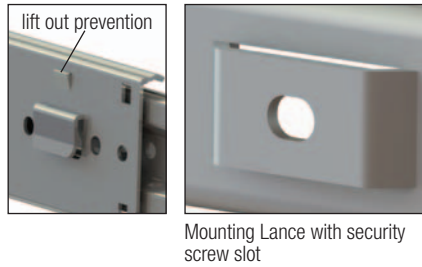

FR 5609.SMT

SLIDE TYPE:	Heavy-Duty Full-Extension Ball Bearing Drawer Slide, Standard Mounting Tab
MOUNTING:	Side Mount

WIDTH:	19mm (0.75 in.)
LOAD CAPACITY:	dynamic up to 100 kg (225 lbs.)

New Product
Please inquire for lead time

FR 5609.SMT includes a metal disconnect latch

MATERIALS:	cold rolled steel
-------------------	-------------------

FEATURES:	steel ball bearings
------------------	---------------------

SPECIFICATIONS:	<ul style="list-style-type: none"> ▶ precision ball bearing drawer slide for heavy-duty usage ▶ telescoping 3-stage design with excellent running qualities ▶ drawer slide has a hold close detent ▶ metal disconnect latch standard ▶ drawer profiles have a security screw hole for fixing drawer to slide
------------------------	---