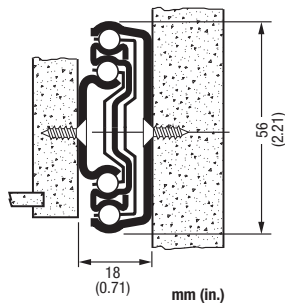

# FR 5608

<b>SLIDE TYPE:</b>	Heavy-Duty Full-Extension Ball Bearing Drawer Slide
<b>MOUNTING:</b>	Side Mount

<b>WIDTH:</b>	17.8 mm (0.70 in.)
<b>LOAD CAPACITY:</b>	dynamic up to 100 kg (225 lbs.)

**New Product**  
Please inquire for lead time

FR 5608 includes a metal disconnect latch

<b>MATERIALS:</b>	cold rolled steel
-------------------	-------------------

<b>FEATURES:</b>	steel ball bearings
------------------	---------------------

<b>SPECIFICATIONS:</b>
<ul style="list-style-type: none"> <li>▶ precision ball bearing drawer slide for heavy-duty usage</li> <li>▶ telescoping 3-stage design with excellent running qualities</li> <li>▶ lengths 400-700 mm have standard 25 mm overtravel</li> <li>▶ drawer slide is non-handed and has a hold close detent</li> <li>▶ lengths 800, 900, 1000 and 1100 mm have no overtravel</li> <li>▶ recommended screws: wood screw #8 or machine screws 8-32. See screws page.</li> <li>▶ metal disconnect latch standard</li> </ul>