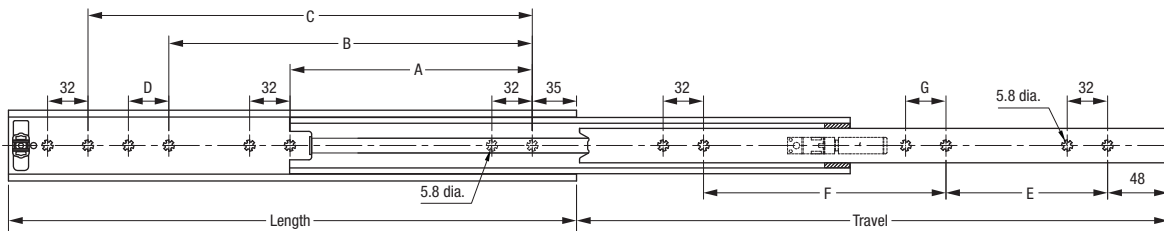

FR 5608 includes a metal disconnect latch

<b>MATERIALS:</b>	cold rolled steel
-------------------	-------------------

<b>FEATURES:</b>	steel ball bearings
------------------	---------------------

<b>SPECIFICATIONS:</b>
<ul style="list-style-type: none"> <li>▶ precision ball bearing drawer slide for heavy-duty usage</li> <li>▶ telescoping 3-stage design with excellent running qualities</li> <li>▶ lengths 400-700 mm have standard 25 mm overtravel</li> <li>▶ drawer slide is non-handed and has a hold close detent</li> <li>▶ lengths 800, 900, 1000 and 1100 mm have no overtravel</li> <li>▶ recommended screws: wood screw #8 or machine screws 8-32. See screws page.</li> <li>▶ metal disconnect latch standard</li> </ul>

17.8 mm (0.70 in.) is the actual size of the slide. Allow a min. of 17.9 mm (0.71 in.) for clearance and a maximum of 18.3mm (0.72 in.).

Length	Travel	Cabinet Profile:				Drawer Profile:			kg.	lbs.	Weight	Order No.					
		A	B	C	D	E	F	G									
mm	in	mm	in	mm	in	mm	in	mm	in	mm	in	mm	in				
400	15.75	425	16.73	224	8.82	320	12.60			128	5.04	128	5.04	*	*		
450	17.72	475	18.70	224	8.82	352	13.86			160	6.30	160	6.30	*	*		
500	19.69	525	20.69	224	8.82	384	15.12	32	1.26	192	7.56	160	6.30	*	*		
550	21.65	575	22.64	224	8.82	448	17.64	32	1.26	224	8.82	192	7.56	*	*		
600	23.62	625	24.61	224	8.82	480	15.90	32	1.26	224	8.82	224	8.82	32	1.26	*	*
650	25.59	675	26.58	224	8.82	352	13.86	544	21.42	256	10.08	256	10.08	32	1.26	*	*
700	27.56	725	28.54	224	8.82	352	13.86	576	22.68	256	10.08	288	11.34	32	1.26	*	*
800	31.50	800	31.50	224	8.82	448	17.64	672	26.46	288	11.34	352	13.86			*	*
900	35.43	900	35.43	224	8.82	480	18.90	768	30.24	320	12.600	416	16.38	32	1.26	*	*
1000	39.37	1000	39.37	224	8.82	544	21.42	832	32.76	384	15.12	480	18.90	32	1.26	*	*
1100	43.31	1100	43.31	224	8.82	576	22.68	960	37.80	416	16.38	544	21.42	32	1.26	*	*