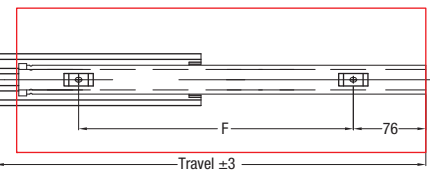

19.1 mm (0.75) in. is the actual size of the slide. Allow a min. of 19.5 mm (0.77) in. for clearance and a maximum of 20 mm (0.79) in.

Length inch	Travel mm	Cabinet Profile:				Drawer Profile:				Weight kg. lbs.	Order No. 1.5mm 16ga. steel zinc	Order No. 1.9mm 14ga. steel zinc		
		A mm in	B mm in	C mm in	D mm in	E mm in	F mm in							
12	304.8	12	304.8	177.8	7.0	177.8	7.0	152.4	6.0	152.4	6.0	*	0005702	0005752
14	355.6	14	355.6	228.6	9.0	228.6	9.0	203.2	8.0	203.2	8.0	*	0005703	0005753
16	406.4	16	406.4	279.4	11.0	279.4	11.0	250.0	9.8	250.0	9.8	*	0005704	0005754
18	457.2	18	457.2	330.2	13.0	330.2	13.0	292.1	11.5	292.1	11.5	*	0005705	0005755
20	508.0	20	508.0	381.0	15.0	381.0	15.0	317.5	12.5	317.5	12.5	*	0005706	0005756
22	558.8	22	558.8	431.8	17.0	431.8	17.0	393.7	15.5	393.7	15.5	*	0005707	0005757
24	609.6	24	609.6	482.6	19.0	482.6	19.0	393.7	15.5	393.7	15.5	*	0005708	0005758
26	660.4	26	660.4	533.4	21.0	533.4	21.0	393.7	15.5	393.7	15.5	*	0005709	0005759
28	711.2	28	711.2	584.2	23.0	584.2	23.0	292.1	11.5	292.1	11.5	*	0005710	0005760
30	762.0	30	762.0	635.0	25.0	635.0	25.0	317.5	12.5	317.5	12.5	*	0005711	0005761
32	812.8	32	812.8	685.8	27.0	685.8	27.0	342.5	13.5	342.5	13.5	*	0005712	0005762
34	863.6	34	863.6	736.6	29.0	736.6	29.0	368.3	14.5	368.3	14.5	*	0005713	0005763
36	914.4	36	914.4	787.4	31.0	787.4	31.0	393.7	15.5	393.7	15.5	*	0005714	0005764
38	965.2	38	965.2	838.2	33.0	838.2	33.0	419.1	16.5	419.1	16.5	*	0005715	0005765
40	1016.0	40	1016.0	889.0	35.0	889.0	35.0	444.5	17.5	444.5	17.5	*	0005716	0005766
42	1066.8	42	1066.8	939.8	37.0	939.8	37.0	469.9	18.5	469.9	18.5	*	0005717	0005767
44	1117.6	44	1117.6	990.6	39.0	990.6	39.0	495.3	19.5	495.3	19.5	*	0005718	0005768
46	1168.4	46	1168.4	1041.4	41.0	1041.4	41.0	520.7	20.5	520.7	20.5	*	0005719	0005769
48	1219.2	48	1219.2	1092.2	43.0	1092.2	43.0	546.1	21.5	546.1	21.5	*	0005720	0005770
50	1270.0	50	1270.0	1143.0	45.0	1143.0	45.0	571.5	22.5	571.5	22.5	*	0005721	0005771
52	1320.8	52	1320.8	1193.8	47.0	1193.8	47.0	596.9	23.5	596.9	23.5	*	0005722	0005772
54	1371.6	54	1371.6	1244.6	49.0	1244.6	49.0	622.3	24.5	622.3	24.5	*	0005723	0005773
56	1422.4	56	1422.4	1295.4	51.0	1295.4	51.0	647.7	25.5	647.7	25.5	*	0005724	0005774
58	1473.2	58	1473.2	1346.2	53.0	1346.2	53.0	660.4	26.0	660.4	26.0	*	0005725	0005775
60	1524.0	60	1524.0	1397.0	55.0	1397.0	55.0	698.5	27.5	698.5	27.5	*	0005726	0005776

Packing Unit: 46" and shorter 4 sets per box, 48" and longer 2 sets per box

* on request