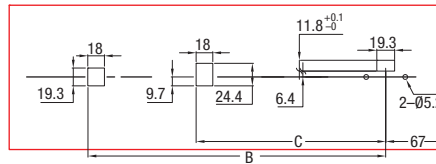

lift out prevention

19.1 mm (0.75) in. is the actual size of the slide. Allow a min. of 19.5 mm (0.77) in. for clearance and a maximum of 20 mm (0.79) in.

Length inch	Travel mm	Cabinet Profile:				Drawer Profile:				Weight kg. lbs.	Order No. 1.5mm 16ga. steel zinc	Order No. 1.9mm 14ga. steel zinc		
		A mm in	B mm in	C mm in	D mm in	E mm in	F mm in							
12	304.8	12	304.8	177.8	7.0	177.8	7.0	152.4	6.0	152.4	6.0	*	0005702	0005752
14	355.6	14	355.6	228.6	9.0	228.6	9.0	203.2	8.0	203.2	8.0	*	0005703	0005753
16	406.4	16	406.4	279.4	11.0	279.4	11.0	250.0	9.8	250.0	9.8	*	0005704	0005754
18	457.2	18	457.2	330.2	13.0	330.2	13.0	292.1	11.5	292.1	11.5	*	0005705	0005755
20	508.0	20	508.0	381.0	15.0	381.0	15.0	317.5	12.5	317.5	12.5	*	0005706	0005756
22	558.8	22	558.8	431.8	17.0	431.8	17.0	393.7	15.5	393.7	15.5	*	0005707	0005757
24	609.6	24	609.6	482.6	19.0	482.6	19.0	393.7	15.5	393.7	15.5	*	0005708	0005758
26	660.4	26	660.4	533.4	21.0	533.4	21.0	393.7	15.5	393.7	15.5	*	0005709	0005759
28	711.2	28	711.2	584.2	23.0	584.2	23.0	292.1	11.5	292.1	11.5	*	0005710	0005760
30	762.0	30	762.0	635.0	25.0	635.0	25.0	317.5	12.5	317.5	12.5	*	0005711	0005761
32	812.8	32	812.8	685.8	27.0	685.8	27.0	342.5	13.5	342.5	13.5	*	0005712	0005762
34	863.6	34	863.6	736.6	29.0	736.6	29.0	368.3	14.5	368.3	14.5	*	0005713	0005763
36	914.4	36	914.4	787.4	31.0	787.4	31.0	393.7	15.5	393.7	15.5	*	0005714	0005764
38	965.2	38	965.2	838.2	33.0	838.2	33.0	419.1	16.5	419.1	16.5	*	0005715	0005765
40	1016.0	40	1016.0	889.0	35.0	889.0	35.0	444.5	17.5	444.5	17.5	*	0005716	0005766
42	1066.8	42	1066.8	939.8	37.0	939.8	37.0	469.9	18.5	469.9	18.5	*	0005717	0005767
44	1117.6	44	1117.6	990.6	39.0	990.6	39.0	495.3	19.5	495.3	19.5	*	0005718	0005768
46	1168.4	46	1168.4	1041.4	41.0	1041.4	41.0	520.7	20.5	520.7	20.5	*	0005719	0005769
48	1219.2	48	1219.2	1092.2	43.0	1092.2	43.0	546.1	21.5	546.1	21.5	*	0005720	0005770
50	1270.0	50	1270.0	1143.0	45.0	1143.0	45.0	571.5	22.5	571.5	22.5	*	0005721	0005771
52	1320.8	52	1320.8	1193.8	47.0	1193.8	47.0	596.9	23.5	596.9	23.5	*	0005722	0005772
54	1371.6	54	1371.6	1244.6	49.0	1244.6	49.0	622.3	24.5	622.3	24.5	*	0005723	0005773
56	1422.4	56	1422.4	1295.4	51.0	1295.4	51.0	647.7	25.5	647.7	25.5	*	0005724	0005774
58	1473.2	58	1473.2	1346.2	53.0	1346.2	53.0	660.4	26.0	660.4	26.0	*	0005725	0005775
60	1524.0	60	1524.0	1397.0	55.0	1397.0	55.0	698.5	27.5	698.5	27.5	*	0005726	0005776

Packing Unit: 46" and shorter 4 sets per box, 48" and longer 2 sets per box

* on request