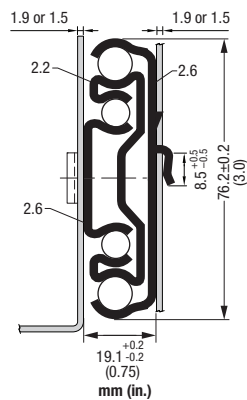

Mounting Lance with security screw slot