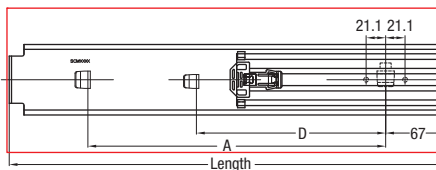

19.1 mm (0.75) in. is the actual size of the slide. Allow a min. of 19.5 mm (0.77) in. for clearance and a maximum of 20 mm (0.79) in.

Length inch	Travel mm	Cabinet Profile:				Drawer Profile:				Weight kg. lbs.	Order No. 1.5mm 16ga. steel zinc	Order No. 1.9mm 14ga. steel zinc		
		A mm in	B mm in	C mm in	D mm in	E mm in	F mm in							
12	304.8	12	304.8	177.8	7.0	177.8	7.0	152.4	6.0	152.4	6.0	*	0005702	0005752
14	355.6	14	355.6	228.6	9.0	228.6	9.0	203.2	8.0	203.2	8.0	*	0005703	0005753
16	406.4	16	406.4	279.4	11.0	279.4	11.0	250.0	9.8	250.0	9.8	*	0005704	0005754
18	457.2	18	457.2	330.2	13.0	330.2	13.0	292.1	11.5	292.1	11.5	*	0005705	0005755
20	508.0	20	508.0	381.0	15.0	381.0	15.0	317.5	12.5	317.5	12.5	*	0005706	0005756
22	558.8	22	558.8	431.8	17.0	431.8	17.0	393.7	15.5	393.7	15.5	*	0005707	0005757
24	609.6	24	609.6	482.6	19.0	482.6	19.0	393.7	15.5	393.7	15.5	*	0005708	0005758
26	660.4	26	660.4	533.4	21.0	533.4	21.0	393.7	15.5	393.7	15.5	*	0005709	0005759
28	711.2	28	711.2	584.2	23.0	584.2	23.0	292.1	11.5	292.1	11.5	*	0005710	0005760
30	762.0	30	762.0	635.0	25.0	635.0	25.0	317.5	12.5	317.5	12.5	*	0005711	0005761
32	812.8	32	812.8	685.8	27.0	685.8	27.0	342.5	13.5	342.5	13.5	*	0005712	0005762
34	863.6	34	863.6	736.6	29.0	736.6	29.0	368.3	14.5	368.3	14.5	*	0005713	0005763
36	914.4	36	914.4	787.4	31.0	787.4	31.0	393.7	15.5	393.7	15.5	*	0005714	0005764
38	965.2	38	965.2	838.2	33.0	838.2	33.0	419.1	16.5	419.1	16.5	*	0005715	0005765
40	1016.0	40	1016.0	889.0	35.0	889.0	35.0	444.5	17.5	444.5	17.5	*	0005716	0005766
42	1066.8	42	1066.8	939.8	37.0	939.8	37.0	469.9	18.5	469.9	18.5	*	0005717	0005767
44	1117.6	44	1117.6	990.6	39.0	990.6	39.0	495.3	19.5	495.3	19.5	*	0005718	0005768
46	1168.4	46	1168.4	1041.4	41.0	1041.4	41.0	520.7	20.5	520.7	20.5	*	0005719	0005769
48	1219.2	48	1219.2	1092.2	43.0	1092.2	43.0	546.1	21.5	546.1	21.5	*	0005720	0005770
50	1270.0	50	1270.0	1143.0	45.0	1143.0	45.0	571.5	22.5	571.5	22.5	*	0005721	0005771
52	1320.8	52	1320.8	1193.8	47.0	1193.8	47.0	596.9	23.5	596.9	23.5	*	0005722	0005772
54	1371.6	54	1371.6	1244.6	49.0	1244.6	49.0	622.3	24.5	622.3	24.5	*	0005723	0005773
56	1422.4	56	1422.4	1295.4	51.0	1295.4	51.0	647.7	25.5	647.7	25.5	*	0005724	0005774
58	1473.2	58	1473.2	1346.2	53.0	1346.2	53.0	660.4	26.0	660.4	26.0	*	0005725	0005775
60	1524.0	60	1524.0	1397.0	55.0	1397.0	55.0	698.5	27.5	698.5	27.5	*	0005726	0005776

Packing Unit: 46" and shorter 4 sets per box, 48" and longer 2 sets per box

* on request