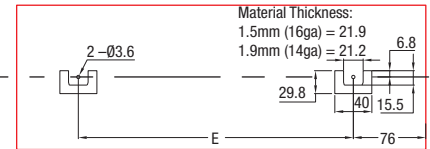

19.1 mm (0.75) in. is the actual size of the slide. Allow a min. of 19.5 mm (0.77) in. for clearance and a maximum of 20 mm (0.79) in.

Length inch	Travel mm	Cabinet Profile:				Drawer Profile:				Weight kg. lbs.	Order No. 1.5mm 16ga. steel zinc	Order No. 1.9mm 14ga. steel zinc		
		A mm in	B mm in	C mm in	D mm in	E mm in	F mm in							
12	304.8	12	304.8	177.8	7.0	177.8	7.0	152.4	6.0	152.4	6.0	*	0005702	0005752
14	355.6	14	355.6	228.6	9.0	228.6	9.0	203.2	8.0	203.2	8.0	*	0005703	0005753
16	406.4	16	406.4	279.4	11.0	279.4	11.0	250.0	9.8	250.0	9.8	*	0005704	0005754
18	457.2	18	457.2	330.2	13.0	330.2	13.0	292.1	11.5	292.1	11.5	*	0005705	0005755
20	508.0	20	508.0	381.0	15.0	381.0	15.0	317.5	12.5	317.5	12.5	*	0005706	0005756
22	558.8	22	558.8	431.8	17.0	431.8	17.0	393.7	15.5	393.7	15.5	*	0005707	0005757
24	609.6	24	609.6	482.6	19.0	482.6	19.0	393.7	15.5	393.7	15.5	*	0005708	0005758
26	660.4	26	660.4	533.4	21.0	533.4	21.0	393.7	15.5	393.7	15.5	*	0005709	0005759
28	711.2	28	711.2	584.2	23.0	584.2	23.0	292.1	11.5	292.1	11.5	*	0005710	0005760
30	762.0	30	762.0	635.0	25.0	635.0	25.0	317.5	12.5	317.5	12.5	*	0005711	0005761
32	812.8	32	812.8	685.8	27.0	685.8	27.0	342.5	13.5	342.5	13.5	*	0005712	0005762
34	863.6	34	863.6	736.6	29.0	736.6	29.0	368.3	14.5	368.3	14.5	*	0005713	0005763
36	914.4	36	914.4	787.4	31.0	787.4	31.0	393.7	15.5	393.7	15.5	*	0005714	0005764
38	965.2	38	965.2	838.2	33.0	838.2	33.0	419.1	16.5	419.1	16.5	*	0005715	0005765
40	1016.0	40	1016.0	889.0	35.0	889.0	35.0	444.5	17.5	444.5	17.5	*	0005716	0005766
42	1066.8	42	1066.8	939.8	37.0	939.8	37.0	469.9	18.5	469.9	18.5	*	0005717	0005767
44	1117.6	44	1117.6	990.6	39.0	990.6	39.0	495.3	19.5	495.3	19.5	*	0005718	0005768
46	1168.4	46	1168.4	1041.4	41.0	1041.4	41.0	520.7	20.5	520.7	20.5	*	0005719	0005769
48	1219.2	48	1219.2	1092.2	43.0	1092.2	43.0	546.1	21.5	546.1	21.5	*	0005720	0005770
50	1270.0	50	1270.0	1143.0	45.0	1143.0	45.0	571.5	22.5	571.5	22.5	*	0005721	0005771
52	1320.8	52	1320.8	1193.8	47.0	1193.8	47.0	596.9	23.5	596.9	23.5	*	0005722	0005772
54	1371.6	54	1371.6	1244.6	49.0	1244.6	49.0	622.3	24.5	622.3	24.5	*	0005723	0005773
56	1422.4	56	1422.4	1295.4	51.0	1295.4	51.0	647.7	25.5	647.7	25.5	*	0005724	0005774
58	1473.2	58	1473.2	1346.2	53.0	1346.2	53.0	660.4	26.0	660.4	26.0	*	0005725	0005775
60	1524.0	60	1524.0	1397.0	55.0	1397.0	55.0	698.5	27.5	698.5	27.5	*	0005726	0005776

Packing Unit: 46" and shorter 4 sets per box, 48" and longer 2 sets per box

* on request