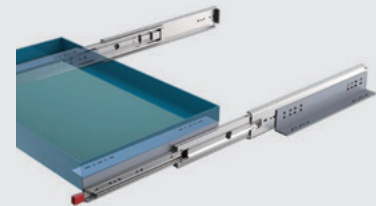

FR 5400 ASW

Side Mount Brackets
for Full Extension Ball Bearing Slides FR 5400 and FR 5400L

Specifications

-  side mount
-  250 kg / 550 lbs.
-  steel, zinc plated

Characteristics

- special side mount bracket for lateral mounting on FR 5400 and FR 5400L
- for various mounting versions:
 - floor mounting
 - tray mounting
 - bottom mount drawer mounting

Slide Model	Slide Length		Bracket Length and Item No.			
			305 mm / 12 in.	406 mm / 16 in.	559 mm / 22 in.	711 mm / 28 in.
	mm	inch	5527	5528	5529	5530
5400	304.8	12	2 sets			
5400 / 5400L	355.6	14	2 sets			
5400 / 5400L	406.4	16		2 sets		
5400 / 5400L	457.2	18		2 sets		
5400 / 5400L	508.0	20		2 sets		
5400 / 5400L	558.8	22			2 sets	
5400 / 5400L	609.6	24			2 sets	
5400 / 5400L	660.4	26			2 sets	
5400 / 5400L	711.2	28				2 sets
5400 / 5400L	762.0	30				2 sets
5400 / 5400L	812.8	32				2 sets
5400 / 5400L	863.6	34	4 sets			
5400 / 5400L	914.4	36	4 sets			
5400 / 5400L	965.0	38	2 sets		2 sets	
5400	1,016.0	40	2 sets		2 sets	
5400L	1,016.0	40	3 sets		1 set	
5400	1,066.8	42	2 sets		1 set	1 set
5400L	1,066.8	42	3 sets			1 set
5400	1,117.6	44	2 sets		2 sets	
5400L	1,117.6	44	2 sets		1 set	1 set
5400	1,168.4	46	2 sets		2 sets	
5400L	1,168.4	46	2 sets		1 set	1 set
5400	1,219.2	48	2 sets			2 sets
5400L	1,219.2	48	3 sets			1 set
5400 / 5400L	1,270.0	50	3 sets			1 set
5400 / 5400L	1,320.8	52	2 sets	1 set		1 set
5400	1,371.6	54		1 set	3 sets	
5400L	1,371.6	54	1 set	1 set	2 sets	
5400 / 5400L	1,422.4	56	1 set		3 sets	
5400 / 5400L	1,473.2	58			3 sets	1 set
5400	1,524.0	60		1 set	2 sets	1 set
5400L	1,524.0	60		1 set	3 sets	