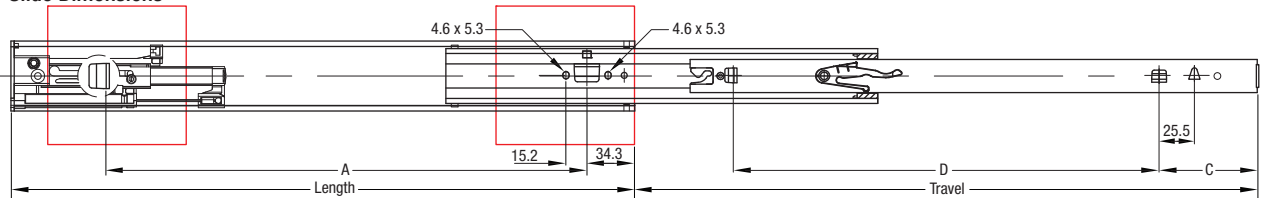

FR 5210.ECD.SMT

SLIDE TYPE:	Heavy-Duty Full-Extension Ball Bearing Drawer Slide - with Easy Close Device, Standard Mounting Tab
MOUNTING:	Side Mount

WIDTH:	12.9 mm (0.51 in.)
LOAD CAPACITY:	dynamic up to 90 kg (200 lbs.)

SPECIFICATIONS:	<ul style="list-style-type: none"> ▶ Standard Mounting Tab system allows for fast and easy mounting of slide to cabinet and drawer to slide ▶ precision ball bearing drawer slide for heavy-duty applications in office furniture, architectural millwork and institutional applications ▶ drawer profile features an easy to operate disconnect finger release trigger ▶ over-extension of 25mm (1 in.) is standard ▶ ECD Easy Close Device
------------------------	---

CAUTION:	▶ Temperature range 10°C-40°C (50°F-104°F)
-----------------	--

12.9 mm (0.51 in.) is the actual size of the slide. Allow a min. of 13 mm (0.51 in.) for clearance and a maximum of 13.2 mm (0.52 in.).

Installation Dimensions

Slide Dimensions

Length	Travel	Cabinet Profile:				Drawer Profile:				Weight	Order No.	Order No.						
		A	B	C	D	E	F	kg.	lbs.				1.5mm 16ga. steel zinc	.9mm 20ga. steel zinc				
400	15.75	425	16.73	317.5	12.50	317.5	12.50	58.4	2.30	273.0	10.75	58.4	2.30	273.0	10.75	*	*	*
450	17.72	475	18.70	347.5	13.68	347.5	13.68	71.1	2.80	307.5	12.12	71.1	2.80	307.5	12.12	*	*	*
500	19.69	525	20.67	393.7	15.50	393.7	15.50	58.4	2.30	370.0	14.57	58.4	2.30	370.0	14.57	*	*	*
550	21.66	575	22.64	445.0	17.52	445.0	17.52	83.8	3.30	393.7	15.50	83.8	3.30	393.7	15.50	*	*	*
600	23.62	625	24.61	393.7	15.50	393.7	15.50	109.2	4.30	420.0	16.54	109.2	4.30	420.0	16.54	*	*	*
650	25.59	675	26.58	393.7	15.50	393.7	15.50	134.6	5.30	393.7	15.50	134.6	5.30	393.7	15.50	*	*	*
700	27.56	725	28.54	393.7	15.50	393.7	15.50	160.0	6.30	393.7	15.50	160.0	6.30	393.7	15.50	*	*	*