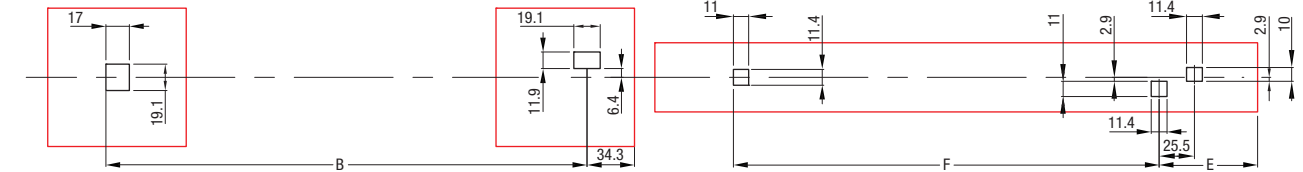

Installation Dimensions