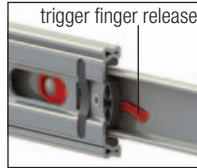

FR 5210.ECD.SMT

SLIDE TYPE:	Heavy-Duty Full-Extension Ball Bearing Drawer Slide - with Easy Close Device, Standard Mounting Tab
MOUNTING:	Side Mount

WIDTH:	12.9 mm (0.51 in.)
LOAD CAPACITY:	dynamic up to 90 kg (200 lbs.)

New Product
Please inquire for lead time

ECD mechanism provides self-closing and impact absorbing soft-close feature.

MATERIAL:	cold rolled steel
------------------	-------------------

FEATURES:	steel ball bearings
------------------	---------------------

SPECIFICATIONS:	<ul style="list-style-type: none"> ▶ Standard Mounting Tab system allows for fast and easy mounting of slide to cabinet and drawer to slide ▶ precision ball bearing drawer slide for heavy-duty applications in office furniture, architectural millwork and institutional applications ▶ drawer profile features an easy to operate disconnect finger release trigger ▶ over-extension of 25mm (1 in.) is standard ▶ ECD Easy Close Device
------------------------	---