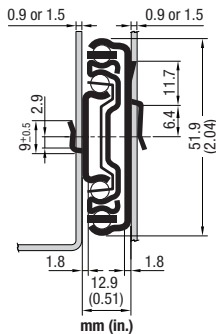

FR 5210.ECD.SMT

SLIDE TYPE:	Heavy-Duty Full-Extension Ball Bearing Drawer Slide - with Easy Close Device, Standard Mounting Tab
MOUNTING:	Side Mount

WIDTH:	12.9 mm (0.51 in.)
LOAD CAPACITY:	dynamic up to 90 kg (200 lbs.)

SPECIFICATIONS:	<ul style="list-style-type: none"> ▶ Standard Mounting Tab system allows for fast and easy mounting of slide to cabinet and drawer to slide ▶ precision ball bearing drawer slide for heavy-duty applications in office furniture, architectural millwork and institutional applications ▶ drawer profile features an easy to operate disconnect finger release trigger ▶ over-extension of 25mm (1 in.) is standard ▶ ECD Easy Close Device
------------------------	---

CAUTION:	▶ Temperature range 10°C-40°C (50°F-104°F)
-----------------	--

12.9 mm (0.51 in.) is the actual size of the slide. Allow a min. of 13 mm (0.51 in.) for clearance and a maximum of 13.2 mm (0.52 in.).

Installation Dimensions

Slide Dimensions

Length	Travel	Cabinet Profile:				Drawer Profile:				Weight	Order No.	Order No.						
		A	B	C	D	E	F	kg.	lbs.				1.5mm 16ga. steel zinc	.9mm 20ga. steel zinc				
400	15.75	425	16.73	317.5	12.50	317.5	12.50	58.4	2.30	273.0	10.75	58.4	2.30	273.0	10.75	*	*	*
450	17.72	475	18.70	347.5	13.68	347.5	13.68	71.1	2.80	307.5	12.12	71.1	2.80	307.5	12.12	*	*	*
500	19.69	525	20.67	393.7	15.50	393.7	15.50	58.4	2.30	370.0	14.57	58.4	2.30	370.0	14.57	*	*	*
550	21.66	575	22.64	445.0	17.52	445.0	17.52	83.8	3.30	393.7	15.50	83.8	3.30	393.7	15.50	*	*	*
600	23.62	625	24.61	393.7	15.50	393.7	15.50	109.2	4.30	420.0	16.54	109.2	4.30	420.0	16.54	*	*	*
650	25.59	675	26.58	393.7	15.50	393.7	15.50	134.6	5.30	393.7	15.50	134.6	5.30	393.7	15.50	*	*	*
700	27.56	725	28.54	393.7	15.50	393.7	15.50	160.0	6.30	393.7	15.50	160.0	6.30	393.7	15.50	*	*	*