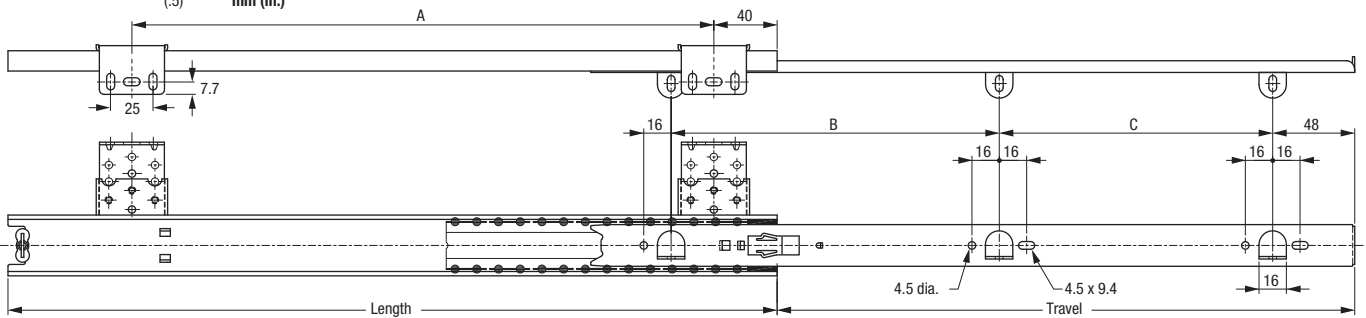

# FR 5069

<b>SLIDE TYPE:</b>	Regular-Extension Ballbearing Keyboard Slide with Height Adjustable Brackets and Bottom Mounting Tabs
<b>MOUNTING:</b>	Bottom Mount / Top Mount

<b>WIDTH:</b>	N/A
<b>LOAD CAPACITY:</b>	dynamic up to <b>34 kg (75 lbs.)</b>

<b>MATERIAL:</b>	cold rolled steel
------------------	-------------------

<b>FEATURES:</b>	steel ball bearings
------------------	---------------------

<b>SPECIFICATIONS:</b>
------------------------

- ▶ adjustable top mount brackets with four height positions
- ▶ positive Out-Stop in open position
- ▶ easy push and click disconnect

For fasteners see spacers and screws

Length L		Travel		A		B		C		Weight		Order No.		Order No.
mm	inch	mm	inch	mm	inch	mm	inch	mm	inch	kg	lbs	zinc	black	
300	11.81	205	8.07	224	8.81	128	5.03	96	3.78	*	*	*	*	*
350	13.78	243	9.57	256	10.07	128	5.03	128	5.03	*	*	*	*	*
400	15.75	300	11.81	320	12.59	192	7.55	128	5.03	*	*	*	*	<b>61110</b>
450	17.72	338	13.30	352	13.86	192	7.55	160	6.29	*	*	*	*	*
500	19.69	375	14.76	416	16.37	224	8.81	192	7.55	*	*	*	*	*
550	21.65	413	16.25	480	18.90	256	10.07	192	7.55	*	*	*	*	*
600	23.62	450	17.71	512	20.15	288	11.34	224	8.81	*	*	*	*	*
650	25.59	488	19.21	544	21.41	288	11.34	250	10.07	*	*	*	*	*