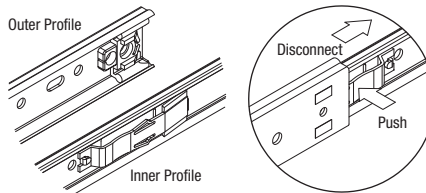

# FR 5069

<b>SLIDE TYPE:</b>	Regular-Extension Ballbearing Keyboard Slide with Height Adjustable Brackets and Bottom Mounting Tabs
<b>MOUNTING:</b>	Bottom Mount / Top Mount

<b>WIDTH:</b>	N/A
<b>LOAD CAPACITY:</b>	dynamic up to <b>34 kg (75 lbs.)</b>

<b>MATERIAL:</b>	cold rolled steel
------------------	-------------------

<b>FEATURES:</b>	steel ball bearings
------------------	---------------------

<b>SPECIFICATIONS:</b>
------------------------

- ▶ adjustable top mount brackets with four height positions
- ▶ positive Out-Stop in open position
- ▶ easy push and click disconnect