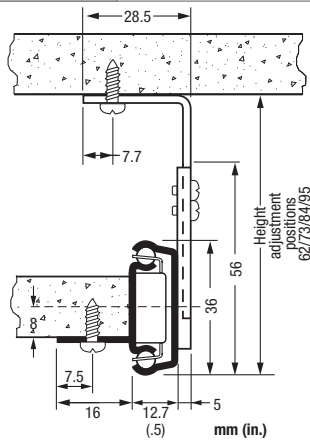

# FR 5069

<b>SLIDE TYPE:</b>	Regular-Extension Ballbearing Keyboard Slide with Height Adjustable Brackets and Bottom Mounting Tabs
<b>MOUNTING:</b>	Bottom Mount / Top Mount

<b>WIDTH:</b>	N/A
<b>LOAD CAPACITY:</b>	dynamic up to <b>34 kg (75 lbs.)</b>

<b>MATERIAL:</b>	cold rolled steel
------------------	-------------------

<b>FEATURES:</b>	steel ball bearings
------------------	---------------------

<b>SPECIFICATIONS:</b>
------------------------

- ▶ adjustable top mount brackets with four height positions
- ▶ positive Out-Stop in open position
- ▶ easy push and click disconnect

For fasteners see spacers and screws

Length L		Travel		A		B		C		Weight		Order No.		Order No.
mm	inch	mm	inch	mm	inch	mm	inch	mm	inch	kg	lbs	zinc	black	
300	11.81	205	8.07	224	8.81	128	5.03	96	3.78	*	*	*	*	*
350	13.78	243	9.57	256	10.07	128	5.03	128	5.03	*	*	*	*	*
400	15.75	300	11.81	320	12.59	192	7.55	128	5.03	*	*	*	*	<b>61110</b>
450	17.72	338	13.30	352	13.86	192	7.55	160	6.29	*	*	*	*	*
500	19.69	375	14.76	416	16.37	224	8.81	192	7.55	*	*	*	*	*
550	21.65	413	16.25	480	18.90	256	10.07	192	7.55	*	*	*	*	*
600	23.62	450	17.71	512	20.15	288	11.34	224	8.81	*	*	*	*	*
650	25.59	488	19.21	544	21.41	288	11.34	250	10.07	*	*	*	*	*