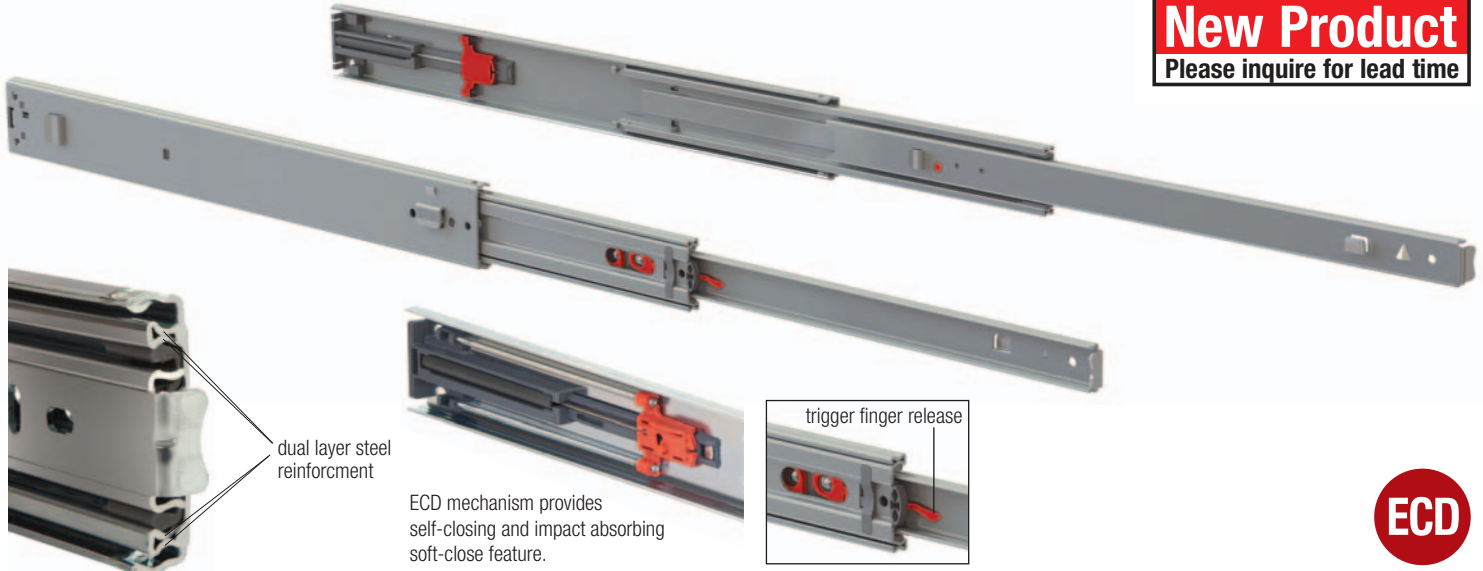

FR 5050.ECD.SB

SLIDE TYPE:	Heavy-Duty Full-Extension Ball Bearing Drawer Slide with Easy Close Device, Standard Bayonet Mount
MOUNTING:	Side Mount

WIDTH:	12.5 mm (0.49 in.)
LOAD CAPACITY:	dynamic up to 55 kg (120 lbs.)

New Product
Please inquire for lead time

dual layer steel reinforcement

ECD mechanism provides self-closing and impact absorbing soft-close feature.

MATERIALS:	cold rolled steel
-------------------	-------------------

FEATURES:	steel ball bearings
------------------	---------------------

SPECIFICATIONS:	
------------------------	--

12.5 mm (0.49 in.) is the actual size of the slide. Allow a min. of 12.8 mm (0.50 in.) for clearance and a maximum of 13.0 mm (0.51 in.).

- ▶ bayonet features for fast and easy mounting of slide to cabinet and drawer to slide
- ▶ middle profile form provides additional stability
- ▶ precision ball bearing drawer slide for heavy-duty applications
- ▶ drawer profile features an easy to operate disconnect finger release trigger
- ▶ lift out prevention
- ▶ ECD Easy Close Device