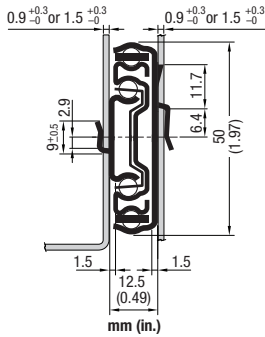

FR 5050.ECD.SB

SLIDE TYPE:	Heavy-Duty Full-Extension Ball Bearing Drawer Slide with Easy Close Device, Standard Bayonet Mount
MOUNTING:	Side Mount

WIDTH:	12.5 mm (0.49 in.)
LOAD CAPACITY:	dynamic up to 55 kg (120 lbs.)

New Product
Please inquire for lead time

dual layer steel reinforcement

ECD mechanism provides self-closing and impact absorbing soft-close feature.

MATERIALS:	cold rolled steel
-------------------	-------------------

FEATURES:	steel ball bearings
------------------	---------------------

SPECIFICATIONS:	
------------------------	--

12.5 mm (0.49 in.) is the actual size of the slide. Allow a min. of 12.8 mm (0.50 in.) for clearance and a maximum of 13.0 mm (0.51 in.).

Installation Dimensions

Slide Dimensions

Length mm in	Travel mm in	Cabinet Profile:				Drawer Profile:				Weight kg lbs.	Order No.		Order No.
		A mm in	B mm in	C mm in	D mm in	E mm in	F mm in	1.5mm 16ga. steel zinc	.9mm 20ga. steel zinc				
355 13.98	350 13.78	241.3 9.50	241.3 9.50	58.4 2.30	241.3 9.50	58.4 2.30	241.3 9.50	*	*	*			
405 15.95	400 15.75	317.5 12.50	317.5 12.50	58.4 2.30	273.0 10.75	58.4 2.30	273.0 10.75	*	*	*			
450 17.72	450 17.72	347.5 13.68	347.5 13.68	71.1 2.80	307.5 12.12	71.1 2.80	307.5 12.12	*	*	*			
500 19.68	500 19.69	393.7 15.50	393.7 15.50	58.4 2.30	370.0 14.57	58.4 2.30	370.0 14.57	*	*	*			
550 21.65	550 21.65	445.0 17.52	445.0 17.52	83.8 3.30	393.7 15.50	83.8 3.30	393.7 15.50	*	*	*			
600 23.62	600 23.62	393.7 15.50	393.7 15.50	109.2 4.30	420.0 16.54	109.2 4.30	420.0 16.54	*	*	*			
650 25.59	650 25.59	393.7 15.50	393.7 15.50	134.6 5.30	393.7 15.50	134.6 5.30	393.7 15.50	*	*	*			
700 27.56	700 27.56	393.7 15.50	393.7 15.50	160.0 6.30	393.7 15.50	160.0 6.30	393.7 15.50	*	*	*			