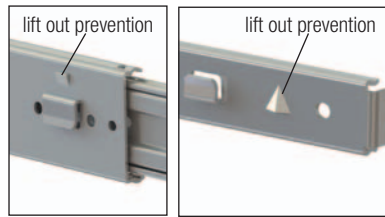

FR 5050.ECD.SB

SLIDE TYPE:	Heavy-Duty Full-Extension Ball Bearing Drawer Slide with Easy Close Device, Standard Bayonet Mount
MOUNTING:	Side Mount

WIDTH:	12.5 mm (0.49 in.)
LOAD CAPACITY:	dynamic up to 55 kg (120 lbs.)

New Product
Please inquire for lead time

dual layer steel reinforcement

ECD mechanism provides self-closing and impact absorbing soft-close feature.

MATERIALS:	cold rolled steel
-------------------	-------------------

FEATURES:	steel ball bearings
------------------	---------------------

SPECIFICATIONS:	
------------------------	--

12.5 mm (0.49 in.) is the actual size of the slide. Allow a min. of 12.8 mm (0.50 in.) for clearance and a maximum of 13.0 mm (0.51 in.).

- ▶ bayonet features for fast and easy mounting of slide to cabinet and drawer to slide
- ▶ middle profile form provides additional stability
- ▶ precision ball bearing drawer slide for heavy-duty applications
- ▶ drawer profile features an easy to operate disconnect finger release trigger
- ▶ lift out prevention
- ▶ ECD Easy Close Device