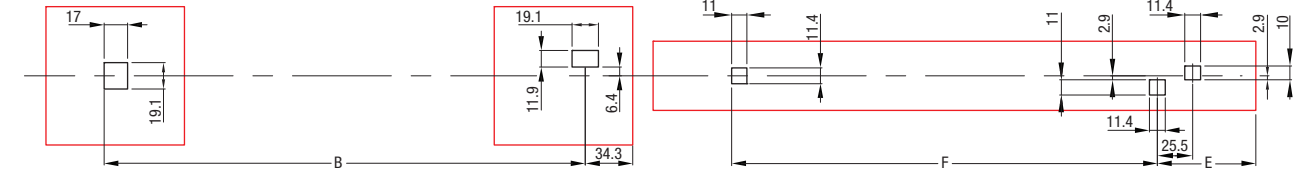

FR 5050.ECD.SB

SLIDE TYPE:	Heavy-Duty Full-Extension Ball Bearing Drawer Slide with Easy Close Device, Standard Bayonet Mount
MOUNTING:	Side Mount

WIDTH:	12.5 mm (0.49 in.)
LOAD CAPACITY:	dynamic up to 55 kg (120 lbs.)

FEATURES:	steel ball bearings
------------------	---------------------

SPECIFICATIONS:	
------------------------	--

12.5 mm (0.49 in.) is the actual size of the slide. Allow a min. of 12.8 mm (0.50 in.) for clearance and a maximum of 13.0 mm (0.51 in.).

- ▶ bayonet features for fast and easy mounting of slide to cabinet and drawer to slide
- ▶ middle profile form provides additional stability
- ▶ precision ball bearing drawer slide for heavy-duty applications
- ▶ drawer profile features an easy to operate disconnect finger release trigger
- ▶ lift out prevention
- ▶ ECD Easy Close Device

Installation Dimensions

Slide Dimensions

Length mm in	Travel mm in	Cabinet Profile:				Drawer Profile:				Weight kg lbs.	Order No.		Order No.
		A mm in	B mm in	C mm in	D mm in	E mm in	F mm in	1.5mm 16ga. steel zinc	.9mm 20ga. steel zinc				
355 13.98	350 13.78	241.3 9.50	241.3 9.50	58.4 2.30	241.3 9.50	58.4 2.30	241.3 9.50	*	*	*			
405 15.95	400 15.75	317.5 12.50	317.5 12.50	58.4 2.30	273.0 10.75	58.4 2.30	273.0 10.75	*	*	*			
450 17.72	450 17.72	347.5 13.68	347.5 13.68	71.1 2.80	307.5 12.12	71.1 2.80	307.5 12.12	*	*	*			
500 19.68	500 19.69	393.7 15.50	393.7 15.50	58.4 2.30	370.0 14.57	58.4 2.30	370.0 14.57	*	*	*			
550 21.65	550 21.65	445.0 17.52	445.0 17.52	83.8 3.30	393.7 15.50	83.8 3.30	393.7 15.50	*	*	*			
600 23.62	600 23.62	393.7 15.50	393.7 15.50	109.2 4.30	420.0 16.54	109.2 4.30	420.0 16.54	*	*	*			
650 25.59	650 25.59	393.7 15.50	393.7 15.50	134.6 5.30	393.7 15.50	134.6 5.30	393.7 15.50	*	*	*			
700 27.56	700 27.56	393.7 15.50	393.7 15.50	160.0 6.30	393.7 15.50	160.0 6.30	393.7 15.50	*	*	*			