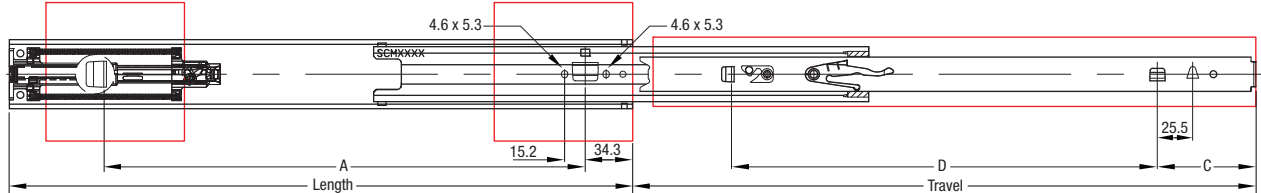

FR 5050.ECD.SB

SLIDE TYPE:	Heavy-Duty Full-Extension Ball Bearing Drawer Slide with Easy Close Device, Standard Bayonet Mount
MOUNTING:	Side Mount

WIDTH:	12.5 mm (0.49 in.)
LOAD CAPACITY:	dynamic up to 55 kg (120 lbs.)

FEATURES:	steel ball bearings
------------------	---------------------

SPECIFICATIONS:	
------------------------	--

12.5 mm (0.49 in.) is the actual size of the slide. Allow a min. of 12.8 mm (0.50 in.) for clearance and a maximum of 13.0 mm (0.51 in.).

- ▶ bayonet features for fast and easy mounting of slide to cabinet and drawer to slide
- ▶ middle profile form provides additional stability
- ▶ precision ball bearing drawer slide for heavy-duty applications
- ▶ drawer profile features an easy to operate disconnect finger release trigger
- ▶ lift out prevention
- ▶ ECD Easy Close Device

Installation Dimensions

Slide Dimensions

Length mm in	Travel mm in	Cabinet Profile:				Drawer Profile:				Weight kg lbs.	Order No.		Order No.
		A mm in	B mm in	C mm in	D mm in	E mm in	F mm in	1.5mm 16ga. steel zinc	.9mm 20ga. steel zinc				
355 13.98	350 13.78	241.3 9.50	241.3 9.50	58.4 2.30	241.3 9.50	58.4 2.30	241.3 9.50	*	*	*			
405 15.95	400 15.75	317.5 12.50	317.5 12.50	58.4 2.30	273.0 10.75	58.4 2.30	273.0 10.75	*	*	*			
450 17.72	450 17.72	347.5 13.68	347.5 13.68	71.1 2.80	307.5 12.12	71.1 2.80	307.5 12.12	*	*	*			
500 19.68	500 19.69	393.7 15.50	393.7 15.50	58.4 2.30	370.0 14.57	58.4 2.30	370.0 14.57	*	*	*			
550 21.65	550 21.65	445.0 17.52	445.0 17.52	83.8 3.30	393.7 15.50	83.8 3.30	393.7 15.50	*	*	*			
600 23.62	600 23.62	393.7 15.50	393.7 15.50	109.2 4.30	420.0 16.54	109.2 4.30	420.0 16.54	*	*	*			
650 25.59	650 25.59	393.7 15.50	393.7 15.50	134.6 5.30	393.7 15.50	134.6 5.30	393.7 15.50	*	*	*			
700 27.56	700 27.56	393.7 15.50	393.7 15.50	160.0 6.30	393.7 15.50	160.0 6.30	393.7 15.50	*	*	*			