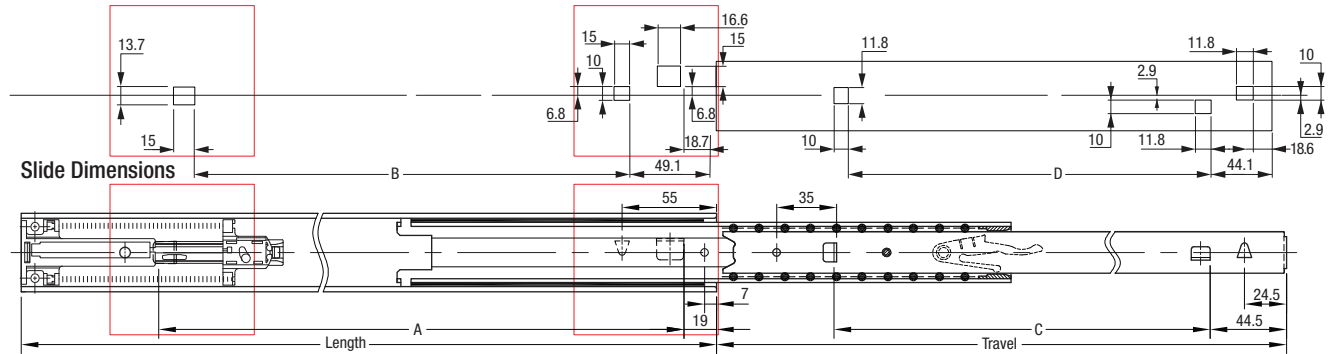

# FR 5001.ECD.MT

<b>SLIDE TYPE:</b>	Full-Extension Ball Bearing Drawer Slide - with Easy Close Device and Mounting Tab
<b>MOUNTING:</b>	Side Mount

<b>WIDTH:</b>	12.3 mm (0.48 in.)
<b>LOAD CAPACITY:</b>	dynamic up to 45 kg (100 lbs.)

<b>SPECIFICATIONS:</b>	<ul style="list-style-type: none"> <li>▶ Mounting Tab for fast and easy mounting of slide to cabinet and drawer to slide</li> <li>▶ precision ball bearing drawer slide for medium-duty applications</li> <li>▶ drawer profile features an easy to operate disconnect finger release trigger</li> <li>▶ ECD Easy Close Device</li> <li>▶ lift out prevention</li> </ul>
------------------------	---

12.3 mm (0.48 in.) is the actual size of the slide. Allow a min. of 12.8 mm (0.50 in.) for clearance and a maximum of 13.0 mm (0.51 in.).

<b>CAUTION:</b>	<ul style="list-style-type: none"> <li>▶ Temperature range 5°C-40°C (41°F-104°F)</li> <li>▶ We do not recommend this slide to be used on drawers over 27 in. in width. Use FR 5050.ECD, FR 5210.ECD or FR 5609.ECD instead.</li> </ul>
-----------------	--

## Installation Dimensions

Length	Travel	Cabinet Profile:		Drawer Profile:		Weight	Order No.						
		A	B	C	D								
mm	in	mm	in	mm	in	kg. lbs.	.9mm 20ga. steel zinc						
350	13.78	335	13.19	251	9.88	205.9	8.11	239	9.41	229.4	9.03	*	*
355	13.98	350	13.78	251	9.88	205.9	8.11	239	9.41	229.4	9.03	*	*
400	15.75	395	15.55	301	11.85	255.9	10.08	289	11.38	279.4	11.00	*	*
405	15.95	400	15.75	301	11.85	255.9	10.08	289	11.38	279.4	11.00	*	*
450	17.72	452	17.80	351	13.82	305.9	12.04	339	13.35	329.4	12.97	*	4009231
500	19.69	515	20.28	401	15.79	355.9	14.01	389	15.32	379.4	14.94	*	*
550	21.66	558	21.97	451	17.76	405.9	15.98	439	17.28	429.4	16.91	*	*
600	23.62	600	23.62	501	19.72	455.9	17.95	489	19.25	479.4	18.87	*	*
650	25.59	650	25.59	551	21.69	505.9	19.92	539	21.22	529.4	20.84	*	*
700	27.56	705	27.76	601	23.66	555.9	21.89	589	23.19	579.4	22.81	*	*