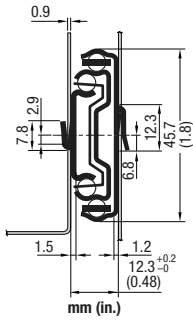

# FR 5001.ECD.MT

<b>SLIDE TYPE:</b>	Full-Extension Ball Bearing Drawer Slide - with Easy Close Device and Mounting Tab
<b>MOUNTING:</b>	Side Mount

<b>WIDTH:</b>	12.3 mm (0.48 in.)
<b>LOAD CAPACITY:</b>	dynamic up to 45 kg (100 lbs.)

<b>SPECIFICATIONS:</b>	<ul style="list-style-type: none"> <li>▶ Mounting Tab for fast and easy mounting of slide to cabinet and drawer to slide</li> <li>▶ precision ball bearing drawer slide for medium-duty applications</li> <li>▶ drawer profile features an easy to operate disconnect finger release trigger</li> <li>▶ ECD Easy Close Device</li> <li>▶ lift out prevention</li> </ul>
------------------------	---

12.3 mm (0.48 in.) is the actual size of the slide. Allow a min. of 12.8 mm (0.50 in.) for clearance and a maximum of 13.0 mm (0.51 in.).

<b>CAUTION:</b>	<ul style="list-style-type: none"> <li>▶ Temperature range 5°C-40°C (41°F-104°F)</li> <li>▶ We do not recommend this slide to be used on drawers over 27 in. in width. Use FR 5050.ECD, FR 5210.ECD or FR 5609.ECD instead.</li> </ul>
-----------------	--

## Installation Dimensions

Length	Travel	Cabinet Profile:		Drawer Profile:		Weight	Order No.						
		A	B	C	D								
mm	in	mm	in	mm	in	kg. lbs.	.9mm 20ga. steel zinc						
350	13.78	335	13.19	251	9.88	205.9	8.11	239	9.41	229.4	9.03	*	*
355	13.98	350	13.78	251	9.88	205.9	8.11	239	9.41	229.4	9.03	*	*
400	15.75	395	15.55	301	11.85	255.9	10.08	289	11.38	279.4	11.00	*	*
405	15.95	400	15.75	301	11.85	255.9	10.08	289	11.38	279.4	11.00	*	*
450	17.72	452	17.80	351	13.82	305.9	12.04	339	13.35	329.4	12.97	*	4009231
500	19.69	515	20.28	401	15.79	355.9	14.01	389	15.32	379.4	14.94	*	*
550	21.66	558	21.97	451	17.76	405.9	15.98	439	17.28	429.4	16.91	*	*
600	23.62	600	23.62	501	19.72	455.9	17.95	489	19.25	479.4	18.87	*	*
650	25.59	650	25.59	551	21.69	505.9	19.92	539	21.22	529.4	20.84	*	*
700	27.56	705	27.76	601	23.66	555.9	21.89	589	23.19	579.4	22.81	*	*