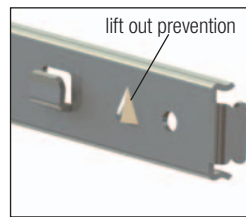

FR 5000.OT.SB

SLIDE TYPE:	Full-Extension Ball Bearing Drawer Slide, Over-travel Version, Standard Bayonet Mount
MOUNTING:	Side Mount

WIDTH:	12.3 mm (0.48 in.)
LOAD CAPACITY:	dynamic up to 45 kg (100 lbs.)

New Product
Please inquire for lead time

MATERIALS:	cold rolled steel
-------------------	-------------------

FEATURES:	steel ball bearings
------------------	---------------------

SPECIFICATIONS:	<ul style="list-style-type: none"> ▶ bayonet features for fast and easy mounting of slide to cabinet and drawer to slide ▶ precision ball bearing drawer slide for medium-duty applications with 25 mm (.98 inch) over-travel ▶ drawer profile features an easy to operate disconnect finger release trigger ▶ hold-close detent ▶ lift out prevention
------------------------	--

12.3 mm (0.48 in.) is the actual size of the slide. Allow a min. of 12.8 mm (0.50 in.) for clearance and a maximum of 13.0 mm (0.51 in.).

CAUTION:	<ul style="list-style-type: none"> ▶ We do not recommend this slide to be used on drawers over 27 inches in width. Use FR 5050.SB or FR 5210.SB for drawers that exceed 27 inches in width.
-----------------	--