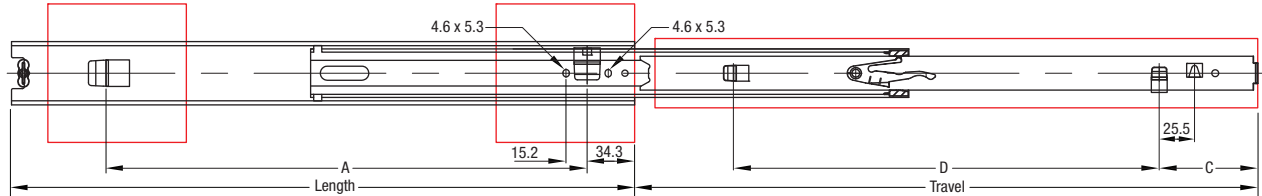

12.3 mm (0.48 in.) is the actual size of the slide. Allow a min. of 12.8 mm (0.50 in.) for clearance and a maximum of 13.0 mm (0.51 in.).

CAUTION:	<ul style="list-style-type: none"> ▶ We do not recommend this slide to be used on drawers over 27 inches in width. Use FR 5050.SB or FR 5210.SB for drawers that exceed 27 inches in width.
-----------------	--

Installation Dimensions

Slide Dimensions

Length	Travel	Cabinet Profile:				Drawer Profile:				Weight	Order No.	Order No.			
		A	B	C	D	E	F	1.5mm 16ga. steel zinc	.9mm 20ga. steel zinc						
mm	in	mm	in	mm	in	mm	in	mm	in	mm	in	kg.	lbs.		
300	11.81 325 12.80	221.0 8.70	221.0 8.70	58.4 2.30	215.0 8.47	58.4 2.30	215.0 8.47	*		400610	*				
350	13.78 375 14.76	241.3 9.50	241.3 9.50	58.4 2.30	241.3 9.50	58.4 2.30	241.3 9.50	*		400611	*				
400	15.75 425 16.73	317.5 12.50	317.5 12.50	58.4 2.30	273.0 10.75	58.4 2.30	273.0 10.75	*		400612	*				
450	17.72 475 18.70	347.5 13.68	347.5 13.68	71.1 2.80	307.5 12.12	71.1 2.80	307.5 12.12	*		400613	*				
500	19.69 525 20.67	393.7 15.50	393.7 15.50	58.4 2.30	370.0 14.57	58.4 2.30	370.0 14.57	*		400614	*				
550	21.66 575 22.64	445.0 17.52	445.0 17.52	83.8 3.30	393.7 15.50	83.8 3.30	393.7 15.50	*		400615	*				
600	23.62 625 24.61	393.7 15.50	393.7 15.50	109.2 4.30	420.0 16.54	109.2 4.30	420.0 16.54	*		400616	*				
650	25.59 675 26.58	393.7 15.50	393.7 15.50	134.6 5.30	393.7 15.50	134.6 5.30	393.7 15.50	*		400617	*				
700	27.56 725 28.54	393.7 15.50	393.7 15.50	160.0 6.30	393.7 15.50	160.0 6.30	393.7 15.50	*		400618	*				