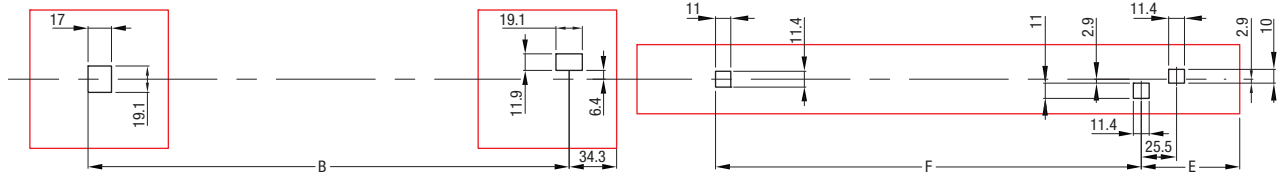

Installation Dimensions