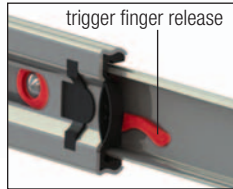

FR 5000.OT.SB

SLIDE TYPE:	Full-Extension Ball Bearing Drawer Slide, Over-travel Version, Standard Bayonet Mount
MOUNTING:	Side Mount

WIDTH:	12.3 mm (0.48 in.)
LOAD CAPACITY:	dynamic up to 45 kg (100 lbs.)

New Product
Please inquire for lead time

MATERIALS:	cold rolled steel
-------------------	-------------------

FEATURES:	steel ball bearings
------------------	---------------------

SPECIFICATIONS:	<ul style="list-style-type: none"> ▶ bayonet features for fast and easy mounting of slide to cabinet and drawer to slide ▶ precision ball bearing drawer slide for medium-duty applications with 25 mm (.98 inch) over-travel ▶ drawer profile features an easy to operate disconnect finger release trigger ▶ hold-close detent ▶ lift out prevention
------------------------	--