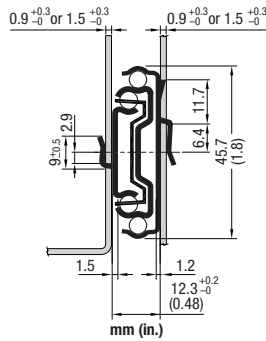

FR 5000.OT.SB

SLIDE TYPE:	Full-Extension Ball Bearing Drawer Slide, Over-travel Version, Standard Bayonet Mount
MOUNTING:	Side Mount

WIDTH:	12.3 mm (0.48 in.)
LOAD CAPACITY:	dynamic up to 45 kg (100 lbs.)

New Product
Please inquire for lead time

MATERIALS:	cold rolled steel
-------------------	-------------------

FEATURES:	steel ball bearings
------------------	---------------------

SPECIFICATIONS:	<ul style="list-style-type: none"> ▶ bayonet features for fast and easy mounting of slide to cabinet and drawer to slide ▶ precision ball bearing drawer slide for medium-duty applications with 25 mm (.98 inch) over-travel ▶ drawer profile features an easy to operate disconnect finger release trigger ▶ hold-close detent ▶ lift out prevention
------------------------	--

12.3 mm (0.48 in.) is the actual size of the slide. Allow a min. of 12.8 mm (0.50 in.) for clearance and a maximum of 13.0 mm (0.51 in.).

CAUTION:	<ul style="list-style-type: none"> ▶ We do not recommend this slide to be used on drawers over 27 inches in width. Use FR 5050.SB or FR 5210.SB for drawers that exceed 27 inches in width.
-----------------	--