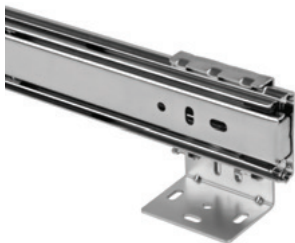

Mounting Brackets

for FR 5000 US / FR 5001 ECD / FR 5000 OE / FR 5001 CS ECD

**FR 5000
Rear Mounting Bracket #1**

**FR 5000
Rear Mounting Bracket #2**

**FR 5000
Front Mounting Bracket
for Face Frame #1**

**FR 5000
Front Mounting Bracket
for Face Frame #2**

**FR 5000
Bottom Mounting Bracket
#1 + #2**

**FR 5000
Front Mounting Bracket
for Face Frame with Offset**

Type	Material	Info	Recommended Screw	Item No.
FR 5000 Rear Mounting Bracket #1	plastic		6000091	3300091
FR 5000 Rear Mounting Bracket #2	steel		6000091	3300921
FR 5000 Front Mounting Bracket for Face Frame #1	plastic		6000091	3300090
FR 5000 Front Mounting Bracket for Face Frame #2	steel		6000091	3300089
FR 5000 Bottom Mounting Bracket #1	steel	height 11 mm / 0.43 in.		3300101
FR 5000 Bottom Mounting Bracket #2	steel	height 12 mm / 0.47 in.		*
FR 5000 Front Mounting Bracket for Face Frame	steel	offset 20 mm / 0.79 in.		3300105