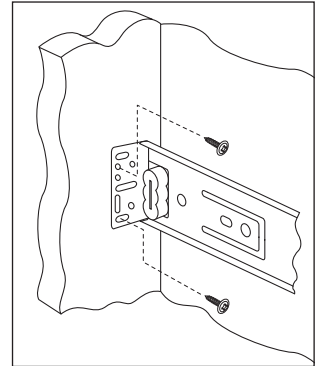

Mounting Brackets

for FR 5000 US / FR 5001 ECD / FR 5000 OE / FR 5001 CS ECD

**FR 5000
Rear Mounting Bracket #1**

**FR 5000
Rear Mounting Bracket #2**

**FR 5000
Front Mounting Bracket
for Face Frame #1**

**FR 5000
Front Mounting Bracket
for Face Frame #2**

**FR 5000
Bottom Mounting Bracket
#1 + #2**

**FR 5000
Front Mounting Bracket
for Face Frame with Offset**

Type	Material	Info	Recommended Screw	Item No.
FR 5000 Rear Mounting Bracket #1	plastic		6000091	3300091
FR 5000 Rear Mounting Bracket #2	steel		6000091	3300921
FR 5000 Front Mounting Bracket for Face Frame #1	plastic		6000091	3300090
FR 5000 Front Mounting Bracket for Face Frame #2	steel		6000091	3300089
FR 5000 Bottom Mounting Bracket #1	steel	height 11 mm / 0.43 in.		3300101
FR 5000 Bottom Mounting Bracket #2	steel	height 12 mm / 0.47 in.		*
FR 5000 Front Mounting Bracket for Face Frame	steel	offset 20 mm / 0.79 in.		3300105