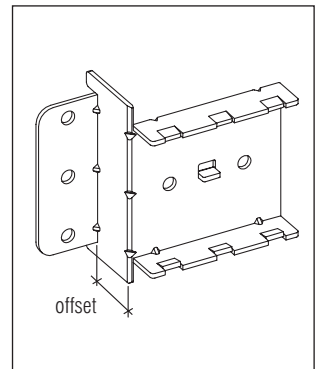

Mounting Brackets

for FR 5000 US / FR 5001 ECD / FR 5000 OE / FR 5001 CS ECD

**FR 5000
Rear Mounting Bracket #1**

**FR 5000
Rear Mounting Bracket #2**

**FR 5000
Front Mounting Bracket
for Face Frame #1**

**FR 5000
Front Mounting Bracket
for Face Frame #2**

**FR 5000
Bottom Mounting Bracket
#1 + #2**

**FR 5000
Front Mounting Bracket
for Face Frame with Offset**

Type	Material	Info	Recommended Screw	Item No.
FR 5000 Rear Mounting Bracket #1	plastic		6000091	3300091
FR 5000 Rear Mounting Bracket #2	steel		6000091	3300921
FR 5000 Front Mounting Bracket for Face Frame #1	plastic		6000091	3300090
FR 5000 Front Mounting Bracket for Face Frame #2	steel		6000091	3300089
FR 5000 Bottom Mounting Bracket #1	steel	height 11 mm / 0.43 in.		3300101
FR 5000 Bottom Mounting Bracket #2	steel	height 12 mm / 0.47 in.		*
FR 5000 Front Mounting Bracket for Face Frame	steel	offset 20 mm / 0.79 in.		3300105