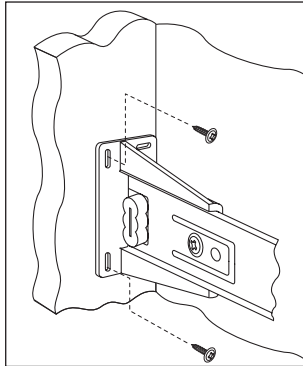

Mounting Brackets

for FR 5000 US / FR 5001 ECD / FR 5000 OE / FR 5001 CS ECD

**FR 5000
Rear Mounting Bracket #1**

**FR 5000
Rear Mounting Bracket #2**

**FR 5000
Front Mounting Bracket
for Face Frame #1**

**FR 5000
Front Mounting Bracket
for Face Frame #2**

**FR 5000
Bottom Mounting Bracket
#1 + #2**

**FR 5000
Front Mounting Bracket
for Face Frame with Offset**

Type	Material	Info	Recommended Screw	Item No.
FR 5000 Rear Mounting Bracket #1	plastic		6000091	3300091
FR 5000 Rear Mounting Bracket #2	steel		6000091	3300921
FR 5000 Front Mounting Bracket for Face Frame #1	plastic		6000091	3300090
FR 5000 Front Mounting Bracket for Face Frame #2	steel		6000091	3300089
FR 5000 Bottom Mounting Bracket #1	steel	height 11 mm / 0.43 in.		3300101
FR 5000 Bottom Mounting Bracket #2	steel	height 12 mm / 0.47 in.		*
FR 5000 Front Mounting Bracket for Face Frame	steel	offset 20 mm / 0.79 in.		3300105