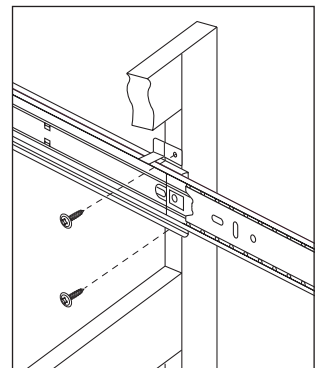

Mounting Brackets

for FR 5000 US / FR 5001 ECD / FR 5000 OE / FR 5001 CS ECD

**FR 5000
Rear Mounting Bracket #1**

**FR 5000
Rear Mounting Bracket #2**

**FR 5000
Front Mounting Bracket
for Face Frame #1**

**FR 5000
Front Mounting Bracket
for Face Frame #2**

**FR 5000
Bottom Mounting Bracket
#1 + #2**

**FR 5000
Front Mounting Bracket
for Face Frame with Offset**

Type	Material	Info	Recommended Screw	Item No.
FR 5000 Rear Mounting Bracket #1	plastic		6000091	3300091
FR 5000 Rear Mounting Bracket #2	steel		6000091	3300921
FR 5000 Front Mounting Bracket for Face Frame #1	plastic		6000091	3300090
FR 5000 Front Mounting Bracket for Face Frame #2	steel		6000091	3300089
FR 5000 Bottom Mounting Bracket #1	steel	height 11 mm / 0.43 in.		3300101
FR 5000 Bottom Mounting Bracket #2	steel	height 12 mm / 0.47 in.		*
FR 5000 Front Mounting Bracket for Face Frame	steel	offset 20 mm / 0.79 in.		3300105