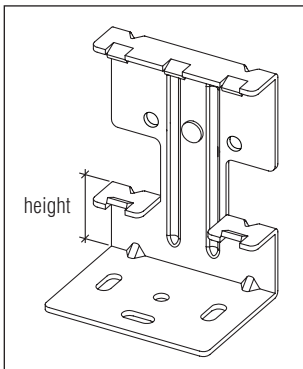

Mounting Brackets

for FR 5000 US / FR 5001 ECD / FR 5000 OE / FR 5001 CS ECD

**FR 5000
Rear Mounting Bracket #1**

**FR 5000
Rear Mounting Bracket #2**

**FR 5000
Front Mounting Bracket
for Face Frame #1**

**FR 5000
Front Mounting Bracket
for Face Frame #2**

**FR 5000
Bottom Mounting Bracket
#1 + #2**

**FR 5000
Front Mounting Bracket
for Face Frame with Offset**

Type	Material	Info	Recommended Screw	Item No.
FR 5000 Rear Mounting Bracket #1	plastic		6000091	3300091
FR 5000 Rear Mounting Bracket #2	steel		6000091	3300921
FR 5000 Front Mounting Bracket for Face Frame #1	plastic		6000091	3300090
FR 5000 Front Mounting Bracket for Face Frame #2	steel		6000091	3300089
FR 5000 Bottom Mounting Bracket #1	steel	height 11 mm / 0.43 in.		3300101
FR 5000 Bottom Mounting Bracket #2	steel	height 12 mm / 0.47 in.		*
FR 5000 Front Mounting Bracket for Face Frame	steel	offset 20 mm / 0.79 in.		3300105