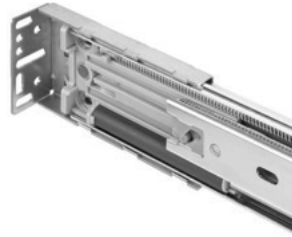

Mounting Brackets

for FR 5000 US / FR 5001 ECD / FR 5000 OE / FR 5001 CS ECD

**FR 5000
Rear Mounting Bracket #1**

**FR 5000
Rear Mounting Bracket #2**

**FR 5000
Front Mounting Bracket
for Face Frame #1**

**FR 5000
Front Mounting Bracket
for Face Frame #2**

**FR 5000
Bottom Mounting Bracket
#1 + #2**

**FR 5000
Front Mounting Bracket
for Face Frame with Offset**

Type	Material	Info	Recommended Screw	Item No.
FR 5000 Rear Mounting Bracket #1	plastic		6000091	3300091
FR 5000 Rear Mounting Bracket #2	steel		6000091	3300921
FR 5000 Front Mounting Bracket for Face Frame #1	plastic		6000091	3300090
FR 5000 Front Mounting Bracket for Face Frame #2	steel		6000091	3300089
FR 5000 Bottom Mounting Bracket #1	steel	height 11 mm / 0.43 in.		3300101
FR 5000 Bottom Mounting Bracket #2	steel	height 12 mm / 0.47 in.		*
FR 5000 Front Mounting Bracket for Face Frame	steel	offset 20 mm / 0.79 in.		3300105