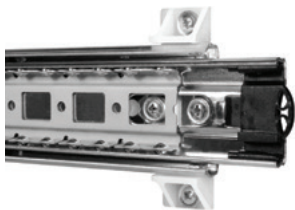

Mounting Brackets

for FR 5000 US / FR 5001 ECD / FR 5000 OE / FR 5001 CS ECD

**FR 5000
Rear Mounting Bracket #1**

**FR 5000
Rear Mounting Bracket #2**

**FR 5000
Front Mounting Bracket
for Face Frame #1**

**FR 5000
Front Mounting Bracket
for Face Frame #2**

**FR 5000
Bottom Mounting Bracket
#1 + #2**

**FR 5000
Front Mounting Bracket
for Face Frame with Offset**

Type	Material	Info	Recommended Screw	Item No.
FR 5000 Rear Mounting Bracket #1	plastic		6000091	3300091
FR 5000 Rear Mounting Bracket #2	steel		6000091	3300921
FR 5000 Front Mounting Bracket for Face Frame #1	plastic		6000091	3300090
FR 5000 Front Mounting Bracket for Face Frame #2	steel		6000091	3300089
FR 5000 Bottom Mounting Bracket #1	steel	height 11 mm / 0.43 in.		3300101
FR 5000 Bottom Mounting Bracket #2	steel	height 12 mm / 0.47 in.		*
FR 5000 Front Mounting Bracket for Face Frame	steel	offset 20 mm / 0.79 in.		3300105