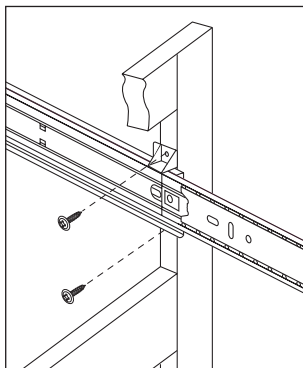

Mounting Brackets

for FR 5000 US / FR 5001 ECD / FR 5000 OE / FR 5001 CS ECD

**FR 5000
Rear Mounting Bracket #1**

**FR 5000
Rear Mounting Bracket #2**

**FR 5000
Front Mounting Bracket
for Face Frame #1**

**FR 5000
Front Mounting Bracket
for Face Frame #2**

**FR 5000
Bottom Mounting Bracket
#1 + #2**

**FR 5000
Front Mounting Bracket
for Face Frame with Offset**

Type	Material	Info	Recommended Screw	Item No.
FR 5000 Rear Mounting Bracket #1	plastic		6000091	3300091
FR 5000 Rear Mounting Bracket #2	steel		6000091	3300921
FR 5000 Front Mounting Bracket for Face Frame #1	plastic		6000091	3300090
FR 5000 Front Mounting Bracket for Face Frame #2	steel		6000091	3300089
FR 5000 Bottom Mounting Bracket #1	steel	height 11 mm / 0.43 in.		3300101
FR 5000 Bottom Mounting Bracket #2	steel	height 12 mm / 0.47 in.		*
FR 5000 Front Mounting Bracket for Face Frame	steel	offset 20 mm / 0.79 in.		3300105