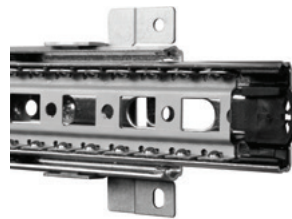

Mounting Brackets

for FR 5000 US / FR 5001 ECD / FR 5000 OE / FR 5001 CS ECD

**FR 5000
Rear Mounting Bracket #1**

**FR 5000
Rear Mounting Bracket #2**

**FR 5000
Front Mounting Bracket
for Face Frame #1**

**FR 5000
Front Mounting Bracket
for Face Frame #2**

**FR 5000
Bottom Mounting Bracket
#1 + #2**

**FR 5000
Front Mounting Bracket
for Face Frame with Offset**

Type	Material	Info	Recommended Screw	Item No.
FR 5000 Rear Mounting Bracket #1	plastic		6000091	3300091
FR 5000 Rear Mounting Bracket #2	steel		6000091	3300921
FR 5000 Front Mounting Bracket for Face Frame #1	plastic		6000091	3300090
FR 5000 Front Mounting Bracket for Face Frame #2	steel		6000091	3300089
FR 5000 Bottom Mounting Bracket #1	steel	height 11 mm / 0.43 in.		3300101
FR 5000 Bottom Mounting Bracket #2	steel	height 12 mm / 0.47 in.		*
FR 5000 Front Mounting Bracket for Face Frame	steel	offset 20 mm / 0.79 in.		3300105