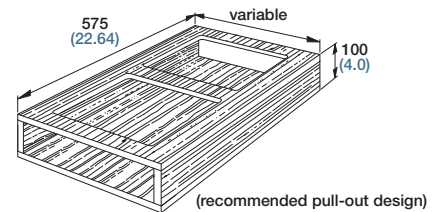

FR 3606

SLIDE TYPE:	Progressive Action Full-Extension Drawer Slide
MOUNTING:	Floor Mount

LENGTH:	575 mm (22.64 in.)
WIDTH:	variable
LOAD CAPACITY:	dynamic up to 80 kg (175 lbs.)

SPECIFICATION DETAILS:
<ul style="list-style-type: none"> ▶ A very versatile pull-out for kitchen base cabinets ▶ This pull-out system incorporates our new FR 785 slide with a new Easy Close automatic self-closing and slam-resistant feature. ▶ The FR 785 drawer slide with its progressive action function and an unmatched weight capacity of 175 lbs. will protect this pull-out from any abuse. ▶ This design gives the user total flexibility in configuration for waste bins and width of cabinet ▶ 6-way adjustable front bracket reversible for any door application

MATERIAL:	powder coated cold rolled steel	FEATURES:	High-impact Delrin rollers
------------------	---------------------------------	------------------	----------------------------

Waste Basket Pull-out	Length		Extension		Inside Cabinet Width		Min. Inside Cabinet Height		Weight		Order No. white
	mm	in	mm	in	from: mm	to: mm	mm	in.	kg	lbs	
FR 3606	575	22.64	600	23.62	variable		variable		*	*	92046
Packing Unit: per set											* on request

FR 3605

SLIDE TYPE:	Full-Extension Drawer Slide
MOUNTING:	Floor Mount

LENGTH:	575 mm (22.64 in.)
WIDTH:	variable
LOAD CAPACITY:	dynamic up to 50 kg (100 lbs.)

SPECIFICATION DETAILS:
<ul style="list-style-type: none"> ▶ A very versatile pull-out for kitchen base cabinets ▶ This new pull-out system incorporates our FR 5000 slide with a new Easy Close automatic self-closing and slam-resistant feature. ▶ This pull-out features a lighter duty FR 5000 ball bearing drawer slide with a proven track record. ▶ This design gives the user total flexibility in configuration for waste bins and width of cabinet ▶ 6-way adjustable front bracket reversible for any door application