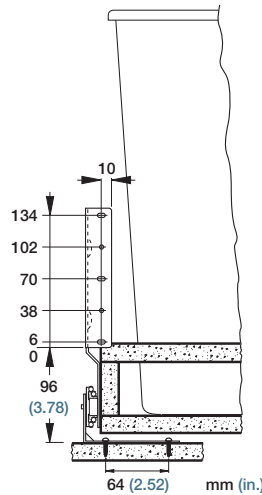

FR 3606

SLIDE TYPE:	Progressive Action Full-Extension Drawer Slide
MOUNTING:	Floor Mount

LENGTH:	575 mm (22.64 in.)
WIDTH:	variable
LOAD CAPACITY:	dynamic up to 80 kg (175 lbs.)

SPECIFICATION DETAILS:
<ul style="list-style-type: none"> ▶ A very versatile pull-out for kitchen base cabinets ▶ This pull-out system incorporates our new FR 785 slide with a new Easy Close automatic self-closing and slam-resistant feature. ▶ The FR 785 drawer slide with its progressive action function and an unmatched weight capacity of 175 lbs. will protect this pull-out from any abuse. ▶ This design gives the user total flexibility in configuration for waste bins and width of cabinet ▶ 6-way adjustable front bracket reversible for any door application

MATERIAL:	powder coated cold rolled steel	FEATURES:	High-impact Delrin rollers
------------------	---------------------------------	------------------	----------------------------

Waste Basket Pull-out	Length		Extension		Inside Cabinet Width		Min. Inside Cabinet Height		Weight		Order No. white
	mm	in	mm	in	from: mm	to: mm	mm	in.	kg	lbs	
FR 3606	575	22.64	600	23.62	variable		variable		*	*	92046
Packing Unit: per set											* on request

FR 3605

SLIDE TYPE:	Full-Extension Drawer Slide
MOUNTING:	Floor Mount

LENGTH:	575 mm (22.64 in.)
WIDTH:	variable
LOAD CAPACITY:	dynamic up to 50 kg (100 lbs.)

SPECIFICATION DETAILS:
<ul style="list-style-type: none"> ▶ A very versatile pull-out for kitchen base cabinets ▶ This new pull-out system incorporates our FR 5000 slide with a new Easy Close automatic self-closing and slam-resistant feature. ▶ This pull-out features a lighter duty FR 5000 ball bearing drawer slide with a proven track record. ▶ This design gives the user total flexibility in configuration for waste bins and width of cabinet ▶ 6-way adjustable front bracket reversible for any door application