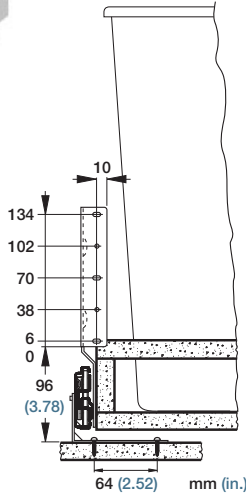

FR 3606

SLIDE TYPE:	Progressive Action Full-Extension Drawer Slide
MOUNTING:	Floor Mount

LENGTH:	575 mm (22.64 in.)
WIDTH:	variable
LOAD CAPACITY:	dynamic up to 80 kg (175 lbs.)

SPECIFICATION DETAILS:
<ul style="list-style-type: none"> ▶ A very versatile pull-out for kitchen base cabinets ▶ This pull-out system incorporates our new FR 785 slide with a new Easy Close automatic self-closing and slam-resistant feature. ▶ The FR 785 drawer slide with its progressive action function and an unmatched weight capacity of 175 lbs. will protect this pull-out from any abuse. ▶ This design gives the user total flexibility in configuration for waste bins and width of cabinet ▶ 6-way adjustable front bracket reversible for any door application

MATERIAL:	powder coated cold rolled steel	FEATURES:	High-impact Delrin rollers
------------------	---------------------------------	------------------	----------------------------

Waste Basket Pull-out	Length		Extension		Inside Cabinet Width		Min. Inside Cabinet Height		Weight		Order No. white
	mm	in	mm	in	from: mm	to: mm	mm	in.	kg	lbs	
FR 3606	575	22.64	600	23.62	variable		variable		*	*	92046
Packing Unit: per set											* on request

FR 3605

SLIDE TYPE:	Full-Extension Drawer Slide
MOUNTING:	Floor Mount

LENGTH:	575 mm (22.64 in.)
WIDTH:	variable
LOAD CAPACITY:	dynamic up to 50 kg (100 lbs.)

SPECIFICATION DETAILS:
<ul style="list-style-type: none"> ▶ A very versatile pull-out for kitchen base cabinets ▶ This new pull-out system incorporates our FR 5000 slide with a new Easy Close automatic self-closing and slam-resistant feature. ▶ This pull-out features a lighter duty FR 5000 ball bearing drawer slide with a proven track record. ▶ This design gives the user total flexibility in configuration for waste bins and width of cabinet ▶ 6-way adjustable front bracket reversible for any door application