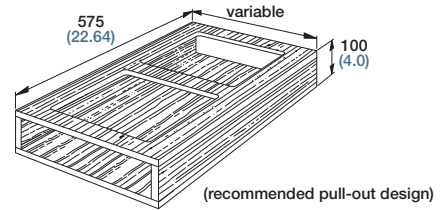

FR 3606

SLIDE TYPE:	Progressive Action Full-Extension Drawer Slide
MOUNTING:	Floor Mount

LENGTH:	575 mm (22.64 in.)
WIDTH:	variable
LOAD CAPACITY:	dynamic up to 80 kg (175 lbs.)

SPECIFICATION DETAILS:
<ul style="list-style-type: none"> ▶ A very versatile pull-out for kitchen base cabinets ▶ This pull-out system incorporates our new FR 785 slide with a new Easy Close automatic self-closing and slam-resistant feature. ▶ The FR 785 drawer slide with its progressive action function and an unmatched weight capacity of 175 lbs. will protect this pull-out from any abuse. ▶ This design gives the user total flexibility in configuration for waste bins and width of cabinet ▶ 6-way adjustable front bracket reversible for any door application

MATERIAL:	powder coated cold rolled steel	FEATURES:	High-impact Delrin rollers
------------------	---------------------------------	------------------	----------------------------

Waste Basket Pull-out	Length		Extension		Inside Cabinet Width		Min. Inside Cabinet Height		Weight		Order No. white
	mm	in	mm	in	from: mm	to: mm	mm	in.	kg	lbs	
FR 3606	575	22.64	600	23.62	variable		variable		*	*	92046
Packing Unit: per set											* on request

FR 3605

SLIDE TYPE:	Full-Extension Drawer Slide
MOUNTING:	Floor Mount

LENGTH:	575 mm (22.64 in.)
WIDTH:	variable
LOAD CAPACITY:	dynamic up to 50 kg (100 lbs.)

SPECIFICATION DETAILS:
<ul style="list-style-type: none"> ▶ A very versatile pull-out for kitchen base cabinets ▶ This new pull-out system incorporates our FR 5000 slide with a new Easy Close automatic self-closing and slam-resistant feature. ▶ This pull-out features a lighter duty FR 5000 ball bearing drawer slide with a proven track record. ▶ This design gives the user total flexibility in configuration for waste bins and width of cabinet ▶ 6-way adjustable front bracket reversible for any door application