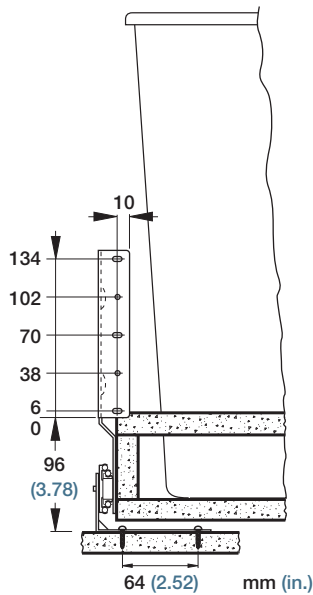

FR 3605

SLIDE TYPE:	Full-Extension Drawer Slide
MOUNTING:	Floor Mount

LENGTH:	575 mm (22.64 in.)
WIDTH:	variable
LOAD CAPACITY:	dynamic up to 46 kg (100 lbs.)

MATERIAL:	powder coated cold rolled steel
------------------	---------------------------------

FEATURES:	steel ball bearings
------------------	---------------------

- SPECIFICATION DETAILS:**
- ▶ A very versatile pull-out for kitchen base cabinets
 - ▶ This pull-out system incorporates our FR 5000 slide with a **Easy Close automatic self-closing and slam-resistant** feature.
 - ▶ This pull-out features our **FR 5000 ball bearing drawer slide** which has a proven track record.
 - ▶ This design gives the user total flexibility in configuration for waste bins and width of cabinet
 - ▶ 6-way adjustable front bracket reversible for any door application

Waste Basket Pull-out	Length		Extension		Inside Cabinet Width		Min. Inside Cabinet Height		Weight		Order No. white
	mm	in	mm	in	from: mm	to: in	mm	in.	kg	lbs	
FR 3605	575	22.64	575	22.64	variable		variable		*	*	92045
Packing Unit: per set											* on request