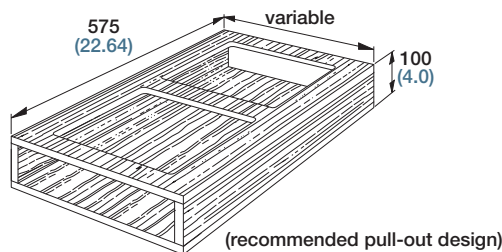

FR 3605

SLIDE TYPE:	Full-Extension Drawer Slide
MOUNTING:	Floor Mount

LENGTH:	575 mm (22.64 in.)
WIDTH:	variable
LOAD CAPACITY:	dynamic up to 46 kg (100 lbs.)

MATERIAL:	powder coated cold rolled steel
------------------	---------------------------------

FEATURES:	steel ball bearings
------------------	---------------------

- SPECIFICATION DETAILS:**
- ▶ A very versatile pull-out for kitchen base cabinets
 - ▶ This pull-out system incorporates our FR 5000 slide with a **Easy Close automatic self-closing and slam-resistant** feature.
 - ▶ This pull-out features our **FR 5000 ball bearing drawer slide** which has a proven track record.
 - ▶ This design gives the user total flexibility in configuration for waste bins and width of cabinet
 - ▶ 6-way adjustable front bracket reversible for any door application

Waste Basket Pull-out	Length		Extension		Inside Cabinet Width		Min. Inside Cabinet Height		Weight		Order No. white
	mm	in	mm	in	from: mm	to: in	mm	in.	kg	lbs	
FR 3605	575	22.64	575	22.64	variable		variable		*	*	92045
Packing Unit: per set											* on request