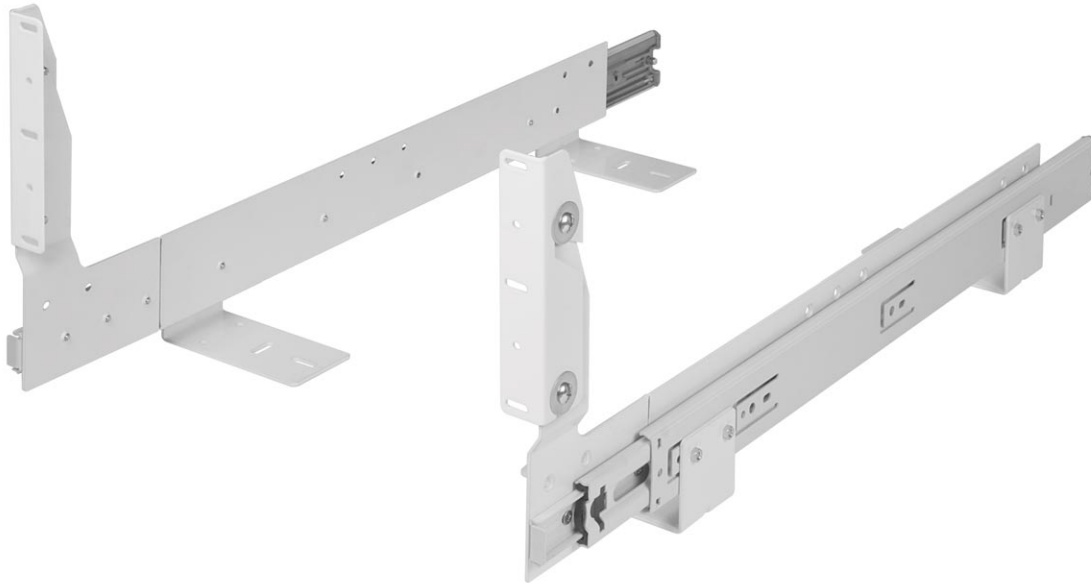

FR 3605

SLIDE TYPE:	Full-Extension Drawer Slide
MOUNTING:	Floor Mount

LENGTH:	575 mm (22.64 in.)
WIDTH:	variable
LOAD CAPACITY:	dynamic up to 46 kg (100 lbs.)

MATERIAL:	powder coated cold rolled steel
------------------	---------------------------------

FEATURES:	steel ball bearings
------------------	---------------------

- SPECIFICATION DETAILS:**
- ▶ A very versatile pull-out for kitchen base cabinets
 - ▶ This pull-out system incorporates our FR 5000 slide with a **Easy Close automatic self-closing and slam-resistant** feature.
 - ▶ This pull-out features our **FR 5000 ball bearing drawer slide** which has a proven track record.
 - ▶ This design gives the user total flexibility in configuration for waste bins and width of cabinet
 - ▶ 6-way adjustable front bracket reversible for any door application

Waste Basket Pull-out	Length		Extension		Inside Cabinet Width		Min. Inside Cabinet Height		Weight		Order No. white
	mm	in	mm	in	from: mm	to: in	mm	in.	kg	lbs	
FR 3605	575	22.64	575	22.64	variable		variable		*	*	92045
Packing Unit: per set											* on request