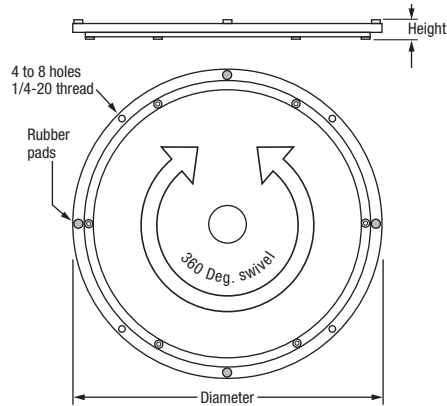

FR 314 FR 318 FR 324 FR 330

PRODUCT TYPE:	Swivel
MOUNTING:	Floor Mount

DIAMETER:	FR 314: 325 mm (12.75 in.) FR 318: 442mm (17.5 in.) FR 324: 600 mm (23.75 in.) FR 330: 750 mm (29.5 in.)
LOAD CAPACITY:	FR 314: 90 kg (200 lbs.) FR 318: 181 kg (400 lbs.) FR 324: 363 kg (800 lbs.) FR 330: 544 kg (1200 lbs.)

MATERIAL:	<ul style="list-style-type: none"> ▶ aluminum ▶ color anodized
------------------	--

FEATURES	ball bearings with very smooth action
-----------------	---------------------------------------

SPECIFICATIONS:	<ul style="list-style-type: none"> ▶ swivel rotates 360° ▶ rubber pads make operation very silent ▶ outer ring has 1/4-20 thread holes for machine screws ▶ inner ring has countersunk holes for wood screws
------------------------	--

Description	Diameter		Height		Packing Unit	Weight		Order No. anodized
	mm	in	mm	in		kg	lbs	
FR 314	325	12.75	16	0.63	10 pieces per box	*	*	*
FR 318	442	17.5	19	0.75	10 pieces per box	*	*	600007
FR 324	600	23.75	25	1.00	5 pieces per box	*	*	6000011
FR 330	750	29.5	25	1.00	5 pieces per box	*	*	*
* on request								