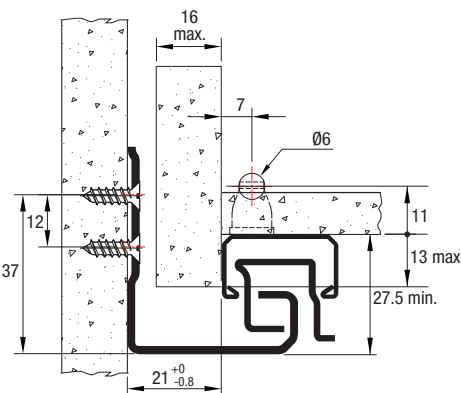

**INSTALLATION DIMENSIONS**

- Full Extension
- Under Mount
- 34kg (75 lbs.) capacity
- Galvanized Steel
- With Front Locking Kit

Slide Length	Travel		Drawer Length		Inside Cabinet Depth w/rear bracket				
	mm	in	mm	in	A		B		
317	12.48	290 11.42	305 12.01		261	10.28	326-358 12.84-14.10		
394	15.51	364 14.33	381 15.00		261	10.28	403-435 15.87-17.13		
470	18.50	440 17.32	457 17.99		261	10.28	453	17.84	479-511 18.86-20.12
546	21.50	516 20.31	533 20.98		261	10.28	517	20.35	555-587 21.85-23.11

- Inside Drawer Width  $\stackrel{+1.5}{-0}$  = Inside Cabinet Width - 42mm
- Max Drawer Height = Drawer Opening - 6mm

**Rear Mounting Bracket**

**DRAWER NOTCH & BORE**

**DRAWER HARDWARE INSTALLATION**