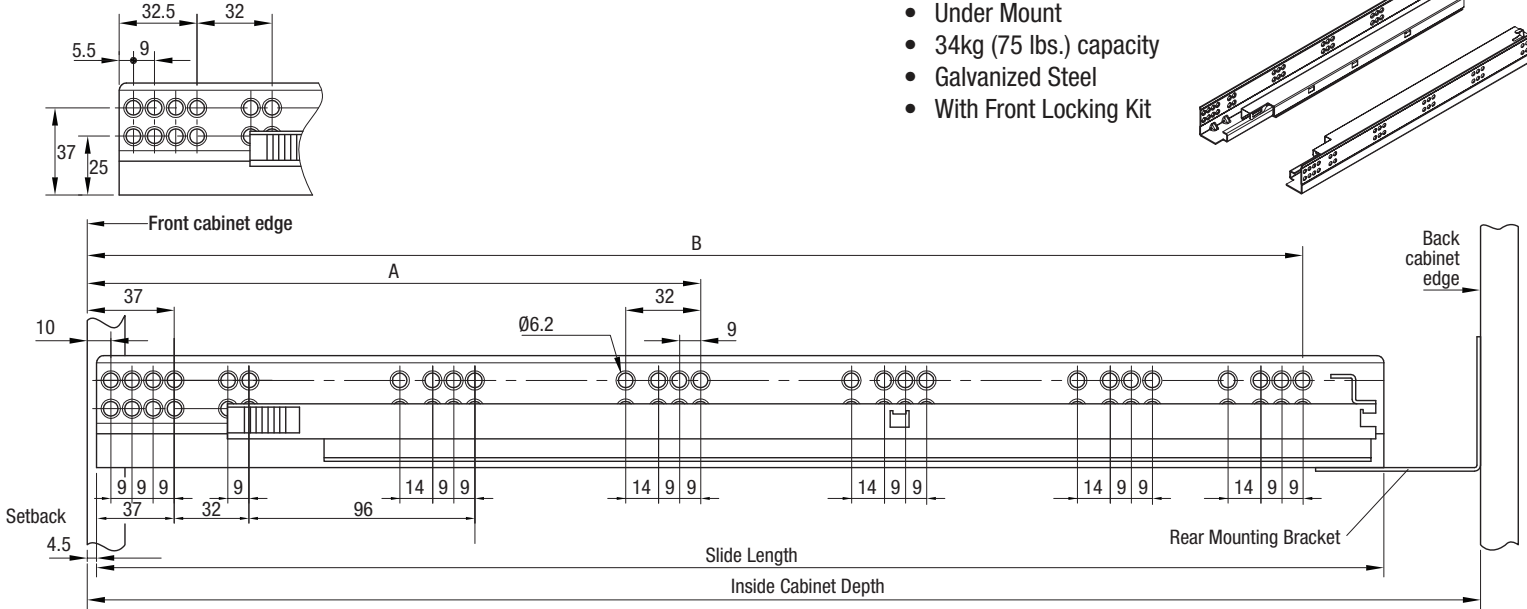

**INSTALLATION DIMENSIONS**

- Full Extension
- Under Mount
- 34kg (75 lbs.) capacity
- Galvanized Steel
- With Front Locking Kit

Slide Length	Travel		Drawer Length		Inside Cabinet Depth w/rear bracket				
	mm	in	mm	in	A		B		
317	12.48	290 11.42	305 12.01		261	10.28	326-358 12.84-14.10		
394	15.51	364 14.33	381 15.00		261	10.28	403-435 15.87-17.13		
470	18.50	440 17.32	457 17.99		261	10.28	453	17.84	479-511 18.86-20.12
546	21.50	516 20.31	533 20.98		261	10.28	517	20.35	555-587 21.85-23.11

- Inside Drawer Width  $\stackrel{+1.5}{-0}$  = Inside Cabinet Width - 42mm
- Max Drawer Height = Drawer Opening - 6mm

**Rear Mounting Bracket**

**DRAWER NOTCH & BORE**

**DRAWER HARDWARE INSTALLATION**