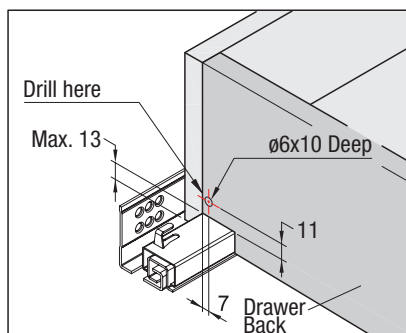

**INSTALLATION DIMENSIONS**

- Full Extension
- Under Mount
- 34kg (75 lbs.) capacity
- Galvanized Steel
- With Front Locking Kit

Slide Length	Travel		Drawer Length		Inside Cabinet Depth w/rear bracket				
	mm	in	mm	in	A		B		
317	12.48	290 11.42	305 12.01		261	10.28	326-358 12.84-14.10		
394	15.51	364 14.33	381 15.00		261	10.28	403-435 15.87-17.13		
470	18.50	440 17.32	457 17.99		261	10.28	453	17.84	479-511 18.86-20.12
546	21.50	516 20.31	533 20.98		261	10.28	517	20.35	555-587 21.85-23.11

- Inside Drawer Width  $\stackrel{+1.5}{-0}$  = Inside Cabinet Width - 42mm
- Max Drawer Height = Drawer Opening - 6mm

**Rear Mounting Bracket**

**DRAWER NOTCH & BORE**

**DRAWER HARDWARE INSTALLATION**