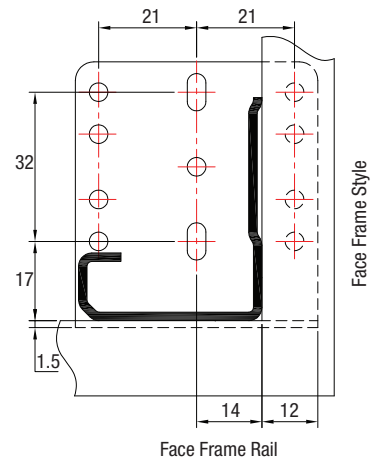

**INSTALLATION DIMENSIONS**

- Full Extension
- Under Mount
- 34kg (75 lbs.) capacity
- Galvanized Steel
- With Front Locking Kit

Slide Length	Travel		Drawer Length		Inside Cabinet Depth w/rear bracket				
	mm	in	mm	in	A		B		
317	12.48	290 11.42	305 12.01		261	10.28	326-358 12.84-14.10		
394	15.51	364 14.33	381 15.00		261	10.28	403-435 15.87-17.13		
470	18.50	440 17.32	457 17.99		261	10.28	453	17.84	479-511 18.86-20.12
546	21.50	516 20.31	533 20.98		261	10.28	517	20.35	555-587 21.85-23.11

- Inside Drawer Width  $\stackrel{+1.5}{-0}$  = Inside Cabinet Width - 42mm
- Max Drawer Height = Drawer Opening - 6mm

**Rear Mounting Bracket**

**DRAWER NOTCH & BORE**

**DRAWER HARDWARE INSTALLATION**