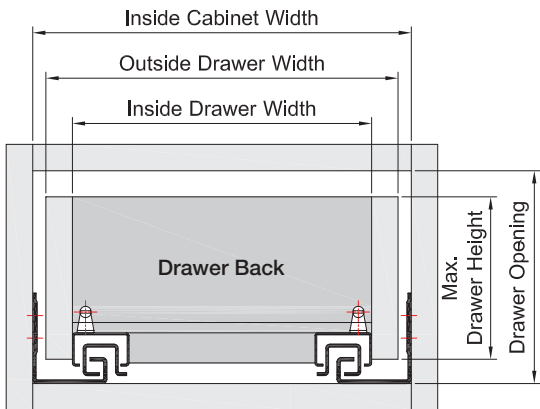

**INSTALLATION DIMENSIONS**

- Full Extension
- Under Mount
- 34kg (75 lbs.) capacity
- Galvanized Steel
- With Front Locking Kit

Slide Length	Travel		Drawer Length		Inside Cabinet Depth w/rear bracket				
	mm	in	mm	in	A		B		
317	12.48	290 11.42	305 12.01		261	10.28	326-358 12.84-14.10		
394	15.51	364 14.33	381 15.00		261	10.28	403-435 15.87-17.13		
470	18.50	440 17.32	457 17.99		261	10.28	453	17.84	479-511 18.86-20.12
546	21.50	516 20.31	533 20.98		261	10.28	517	20.35	555-587 21.85-23.11

- Inside Drawer Width  $\stackrel{+1.5}{-0}$  = Inside Cabinet Width - 42mm
- Max Drawer Height = Drawer Opening - 6mm

**Rear Mounting Bracket**

**DRAWER NOTCH & BORE**

**DRAWER HARDWARE INSTALLATION**