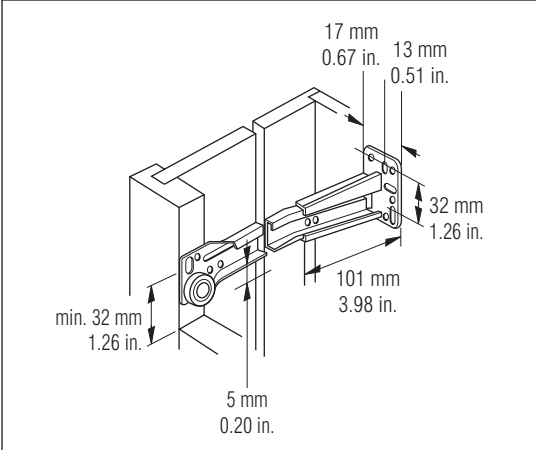

Rear Mounting Bracket | for FR 1921 and FR 2021

Rear Mounting Bracket
for Face Frame Mounting

Type	Material	Item No.
FR 1921 Rear Mounting Bracket for Face Frame Mounting	synthetic material	900171
FR 2021 Rear Mounting Bracket for Face Frame Mounting	synthetic material	900161

Packing Unit – Pairs: 100