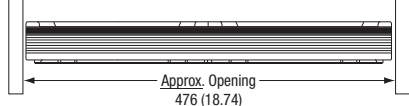

Curved Front Low Profile

Single FR1507

Clip Front Low Profile

Double FR1507.D

mm (in.)

Media	H mm (in.)
Disney® VHS	NA
DVD	155 (6.10)
VHS Tape	125 (4.92)
CD CD-ROM	133 (5.24)

Low profile FR 5707 does not store Disney VHS®

Description	Length mm in	Min. build-in width mm in	Storage Capacity by Media Type:							Order No. black
			CD	VHS	Disney VHS	Single DVD	Audio Tape	3.5 in. Disc	Zip & Jaz Disc	
FR 1507	450 17.78	243 9.57	30	14		24	22	110	34	6000645
FR 1507.D	450 17.78	476 18.74	60	28		48	44	220	68	6000646