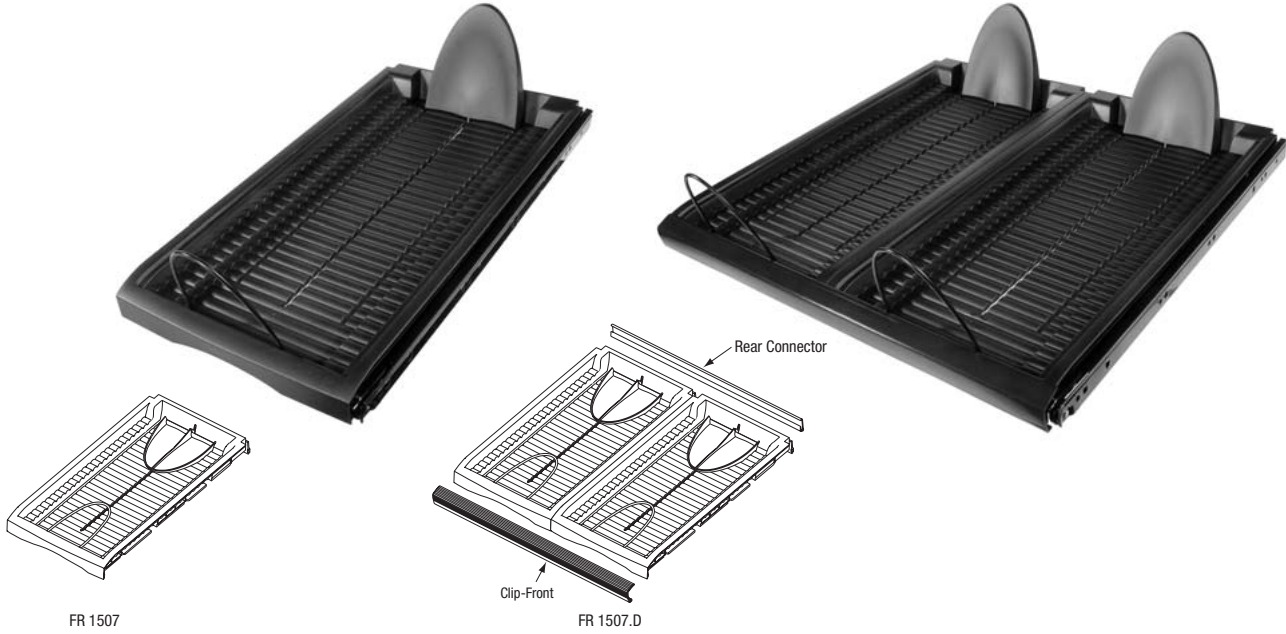

FR 1507 FR 1507.D

PRODUCT TYPE:	Multi-Cassette Pull-Outs Curved Front Clip Front
MOUNTING:	Side Mount

LENGTH:	450 mm (17.72 in.)
LOAD CAPACITY:	dynamic up to 23 kg (50 lbs.)

FR 1507

FR 1507.D

MATERIALS:	drawer slides: powder coated cold rolled steel cassette tray: polystyrene
-------------------	--

FEATURES:	easy installation
------------------	-------------------

SPECIFICATIONS:	<ul style="list-style-type: none"> ▶ will accommodate any DVD, cassette or tape except Disney VHS ▶ a unique design with a front flipper and a self-adjusting back stop makes this a very practical cassette pullout ▶ drawer slides snap into place without any tools ▶ full-extension versions possible (please inquire) ▶ great for applications with height restrictions ▶ additional width may allow better proportions for raised panel doors
------------------------	---

Curved Front Low Profile

Single FR1507

Clip Front Low Profile

Double FR1507.D

mm (in.)

Media	H mm (in.)
Disney® VHS	NA
DVD	155 (6.10)
VHS Tape	125 (4.92)
CD CD-ROM	133 (5.24)

Low profile FR 5707 does not store Disney VHS®

Packing Unit: 1 set per box consisting of: 1 piece tray, 1 pair drawer slides and instructions