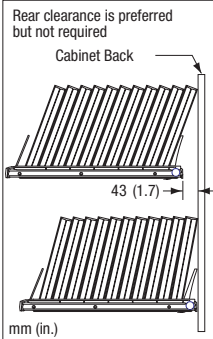

FR 1507 FR 1507.D

PRODUCT TYPE:	Multi-Cassette Pull-Outs Curved Front Clip Front
MOUNTING:	Side Mount

LENGTH:	450 mm (17.72 in.)
LOAD CAPACITY:	dynamic up to 23 kg (50 lbs.)

FR 1507

FR 1507.D

MATERIALS:	drawer slides: powder coated cold rolled steel cassette tray: polystyrene
-------------------	--

Curved Front Low Profile

Single FR1507

Clip Front Low Profile

Double FR1507.D

mm (in.)

Media	H mm (in.)
Disney® VHS	NA
DVD	155 (6.10)
VHS Tape	125 (4.92)
CD CD-ROM	133 (5.24)

Low profile FR 5707 does not store Disney VHS®

Description	Length mm in	Min. build-in width mm in	Storage Capacity by Media Type:							Order No. black
			CD	VHS	Disney VHS	Single DVD	Audio Tape	3.5 in. Disc	Zip & Jaz Disc	
FR 1507	450 17.78	243 9.57	30	14		24	22	110	34	6000645
FR 1507.D	450 17.78	476 18.74	60	28		48	44	220	68	6000646