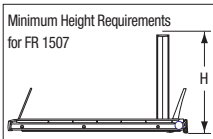

FR 1507 FR 1507.D

PRODUCT TYPE:	Multi-Cassette Pull-Outs Curved Front Clip Front
MOUNTING:	Side Mount

LENGTH:	450 mm (17.72 in.)
LOAD CAPACITY:	dynamic up to 23 kg (50 lbs.)

FR 1507

FR 1507.D

MATERIALS:	drawer slides: powder coated cold rolled steel cassette tray: polystyrene
-------------------	--

Curved Front Low Profile

Single FR1507

Clip Front Low Profile

Double FR1507.D

mm (in.)

Media	H mm (in.)
Disney® VHS	NA
DVD	155 (6.10)
VHS Tape	125 (4.92)
CD CD-ROM	133 (5.24)

Low profile FR 5707 does not store Disney VHS®

Description	Length mm in	Min. build-in width mm in	Storage Capacity by Media Type:							Order No. black
			CD	VHS	Disney VHS	Single DVD	Audio Tape	3.5 in. Disc	Zip & Jaz Disc	
FR 1507	450 17.78	243 9.57	30	14		24	22	110	34	6000645
FR 1507.D	450 17.78	476 18.74	60	28		48	44	220	68	6000646