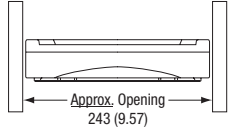

FR 1507 FR 1507.D

PRODUCT TYPE:	Multi-Cassette Pull-Outs Curved Front Clip Front
MOUNTING:	Side Mount

LENGTH:	450 mm (17.72 in.)
LOAD CAPACITY:	dynamic up to 23 kg (50 lbs.)

MATERIALS:	drawer slides: powder coated cold rolled steel cassette tray: polystyrene

FEATURES:	easy installation

SPECIFICATIONS:	▶ will accommodate any DVD, cassette or tape except Disney VHS ▶ a unique design with a front flipper and a self-adjusting back stop makes this a very practical cassette pullout ▶ drawer slides snap into place without any tools ▶ full-extension versions possible (please inquire) ▶ great for applications with height restrictions ▶ additional width may allow better proportions for raised panel doors

Curved Front Low Profile

Clip Front Low Profile

Media	H mm (in.)
Disney® VHS	NA
DVD	155 (6.10)
VHS Tape	125 (4.92)
CD CD-ROM	133 (5.24)

Description	Length mm in	Min. build-in width mm in	Storage Capacity by Media Type:							Order No. black
			CD	VHS	Disney VHS	Single DVD	Audio Tape	3.5 in. Disc	Zip & Jaz Disc	
FR 1507	450 17.78	243 9.57	30	14		24	22	110	34	6000645
FR 1507.D	450 17.78	476 18.74	60	28		48	44	220	68	6000646

Packing Unit: 1 set per box consisting of: 1 piece tray, 1 pair drawer slides and instructions