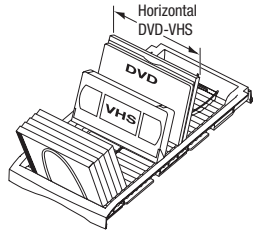

FEATURES:	easy installation
------------------	-------------------

SPECIFICATIONS:	<ul style="list-style-type: none"> ▶ will accommodate any DVD, cassette or tape except Disney VHS ▶ a unique design with a front flipper and a self-adjusting back stop makes this a very practical cassette pullout ▶ drawer slides snap into place without any tools ▶ full-extension versions possible (please inquire) ▶ great for applications with height restrictions ▶ additional width may allow better proportions for raised panel doors
------------------------	---

Curved Front Low Profile

Single FR1507

Clip Front Low Profile

Double FR1507.D

mm (in.)

Media	H mm (in.)
Disney® VHS	NA
DVD	155 (6.10)
VHS Tape	125 (4.92)
CD CD-ROM	133 (5.24)

Low profile FR 5707 does not store Disney VHS®

Description	Length mm in	Min. build-in width mm in	Storage Capacity by Media Type:							Order No. black
			CD	VHS	Disney VHS	Single DVD	Audio Tape	3.5 in. Disc	Zip & Jaz Disc	
FR 1507	450 17.78	243 9.57	30	14		24	22	110	34	6000645
FR 1507.D	450 17.78	476 18.74	60	28		48	44	220	68	6000646