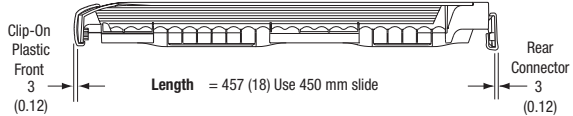

FR 1507 FR 1507.D

PRODUCT TYPE:	Multi-Cassette Pull-Outs Curved Front Clip Front
MOUNTING:	Side Mount

LENGTH:	450 mm (17.72 in.)
LOAD CAPACITY:	dynamic up to 23 kg (50 lbs.)

FR 1507

FR 1507.D

MATERIALS:	drawer slides: powder coated cold rolled steel cassette tray: polystyrene
-------------------	--

FEATURES:	easy installation
------------------	-------------------

SPECIFICATIONS:	<ul style="list-style-type: none"> ▶ will accommodate any DVD, cassette or tape except Disney VHS ▶ a unique design with a front flipper and a self-adjusting back stop makes this a very practical cassette pullout ▶ drawer slides snap into place without any tools ▶ full-extension versions possible (please inquire) ▶ great for applications with height restrictions ▶ additional width may allow better proportions for raised panel doors
------------------------	---

Curved Front Low Profile

Single FR1507

Clip Front Low Profile

Double FR1507.D

mm (in.)

Media	H mm (in.)
Disney® VHS	NA
DVD	155 (6.10)
VHS Tape	125 (4.92)
CD CD-ROM	133 (5.24)

Low profile FR 5707 does not store Disney VHS®

Description	Length mm in	Min. build-in width mm in	Storage Capacity by Media Type:							Order No. black
			CD	VHS	Disney VHS	Single DVD	Audio Tape	3.5 in. Disc	Zip & Jaz Disc	
FR 1507	450 17.78	243 9.57	30	14		24	22	110	34	6000645
FR 1507.D	450 17.78	476 18.74	60	28		48	44	220	68	6000646