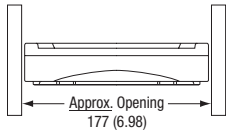

FR 1505 FR 1505.D FR 1505.T

PRODUCT TYPE:	Multi-Cassette Pull-Outs Curved Front Clip Front
MOUNTING:	Side Mount

LENGTHS:	350 mm (13.78 in.) 400 mm (15.75 in.) 450 mm (17.72 in.)
LOAD CAPACITY:	dynamic up to 23 kg (50 lbs.)

MATERIALS:	drawer slides: powder coated cold rolled steel cassette tray: polystyrene
-------------------	--

FEATURES:	easy installation
------------------	-------------------

SPECIFICATIONS:	<ul style="list-style-type: none"> ▶ will accommodate any DVD, cassette or tape ▶ a unique design with a front flipper and a self-adjusting back stop makes this a very practical cassette pullout ▶ drawer slides snap into place without any tools ▶ full-extension versions possible (please inquire)
------------------------	--

Curved Front

Single FR1505

Triple FR1505.T

Clip Front

Double FR1505.D

mm (in.)

Minimum Height Requirements for FR 1506

Media	H mm (in.)
Disney® VHS	258 (10.15)
DVD	232 (9.15)
VHS Tape	208 (8.18)
CD-ROM	149 (5.85)

Rear clearance is preferred but not required

Entertainment Media

Computer Media

Description	Min. build-in width						Storage Capacity by Media Type:							Order No. FR 1505 black	Order No. FR 1505.D black	Order No. FR 1505.T black
	FR 1505 mm	FR 1505.D mm	FR 1505.T mm	mm	in	in	CD	VHS	Disney VHS	Single DVD	Audio Tape	3.5 in. Disc	Zip & Jaz Disc			
Length	350	350	350	177	6.98	6.98	23/27/31	10/12/14	9/11/12	18/21/24	16/19/22	80/95/110	26/30/34	6000600	6000638	6000641
Length	400	400	400	348	13.70	13.70	46/54/62	20/24/28	18/22/24	36/42/50	32/38/44	180/190/220	52/60/68	6000601	6000630	6000642
Length	450	450	450	475	18.70	18.70	69/81/93	30/36/42	27/33/36	54/63/75	48/57/66	240/285/330	78/90/102	6000602	6000640	6000643