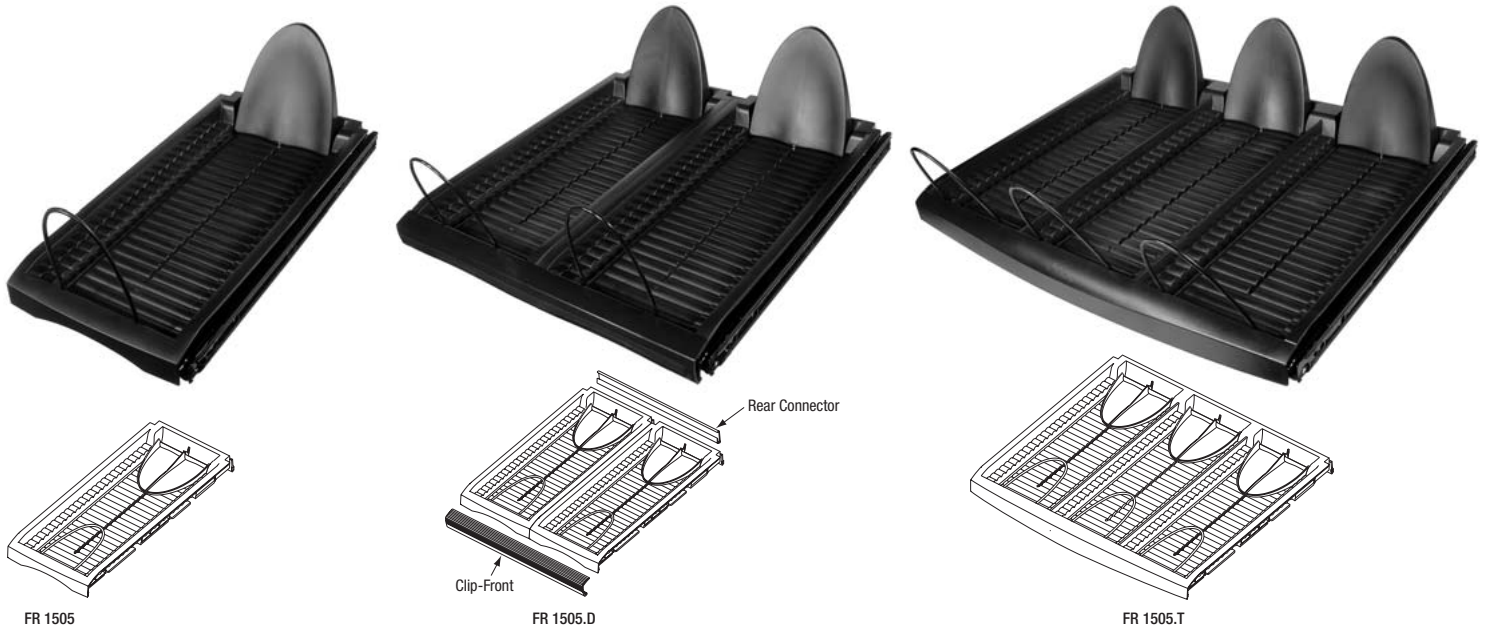

FR 1505 FR 1505.D FR 1505.T

PRODUCT TYPE:	Multi-Cassette Pull-Outs Curved Front Clip Front
MOUNTING:	Side Mount

LENGTHS:	350 mm (13.78 in.) 400 mm (15.75 in.) 450 mm (17.72 in.)
LOAD CAPACITY:	dynamic up to 23 kg (50 lbs.)

MATERIALS:	drawer slides: powder coated cold rolled steel cassette tray: polystyrene
-------------------	--

FEATURES:	easy installation
------------------	-------------------

SPECIFICATIONS:	<ul style="list-style-type: none"> ▶ will accommodate any DVD, cassette or tape ▶ a unique design with a front flipper and a self-adjusting back stop makes this a very practical cassette pullout ▶ drawer slides snap into place without any tools ▶ full-extension versions possible (please inquire)
------------------------	--

Curved Front

Single FR1505

Triple FR1505.T

Clip Front

Double FR1505.D

mm (in.)

Minimum Height Requirements for FR 1506

Media	H mm (in.)
Disney® VHS	258 (10.15)
DVD	232 (9.15)
VHS Tape	208 (8.18)
CD-ROM	149 (5.85)

Packing Unit: 1 set per box consisting of: 1 piece tray, 1 pair drawer slides and instructions