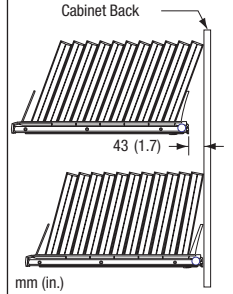

FR 1505 FR 1505.D FR 1505.T

PRODUCT TYPE:	Multi-Cassette Pull-Outs Curved Front Clip Front
MOUNTING:	Side Mount

LENGTHS:	350 mm (13.78 in.) 400 mm (15.75 in.) 450 mm (17.72 in.)
LOAD CAPACITY:	dynamic up to 23 kg (50 lbs.)

MATERIALS:	drawer slides: powder coated cold rolled steel cassette tray: polystyrene
-------------------	--

FEATURES:	easy installation
------------------	-------------------

SPECIFICATIONS:	<ul style="list-style-type: none"> ▶ will accommodate any DVD, cassette or tape ▶ a unique design with a front flipper and a self-adjusting back stop makes this a very practical cassette pullout ▶ drawer slides snap into place without any tools ▶ full-extension versions possible (please inquire)
------------------------	--

Curved Front

Single FR1505

Triple FR1505.T

Clip Front

Double FR1505.D

mm (in.)

Minimum Height Requirements for FR 1506

Media	H mm (in.)
Disney® VHS	258 (10.15)
DVD	232 (9.15)
VHS Tape	208 (8.18)
CD-ROM	149 (5.85)

Rear clearance is preferred but not required

Entertainment Media

Computer Media

Description	Min. build-in width						Storage Capacity by Media Type:							Order No. FR 1505 black	Order No. FR 1505.D black	Order No. FR 1505.T black
	FR 1505 mm	FR 1505.D mm	FR 1505.T mm	mm	in	in	CD	VHS	Disney VHS	Single DVD	Audio Tape	3.5 in. Disc	Zip & Jaz Disc			
Length	350	350	350	177	6.98	6.98	23/27/31	10/12/14	9/11/12	18/21/24	16/19/22	80/95/110	26/30/34	6000600	6000638	6000641
Length	400	400	400	348	13.70	13.70	46/54/62	20/24/28	18/22/24	36/42/50	32/38/44	180/190/220	52/60/68	6000601	6000630	6000642
Length	450	450	450	475	18.70	18.70	69/81/93	30/36/42	27/33/36	54/63/75	48/57/66	240/285/330	78/90/102	6000602	6000640	6000643