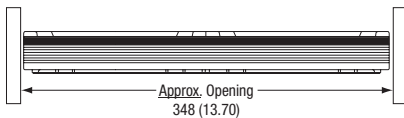

FR 1505 FR 1505.D FR 1505.T

PRODUCT TYPE:	Multi-Cassette Pull-Outs Curved Front Clip Front
MOUNTING:	Side Mount

LENGTHS:	350 mm (13.78 in.) 400 mm (15.75 in.) 450 mm (17.72 in.)
LOAD CAPACITY:	dynamic up to 23 kg (50 lbs.)

Curved Front

Single FR1505

Triple FR1505.T

Clip Front

Double FR1505.D

mm (in.)

Minimum Height Requirements for FR 1506

Media	H mm (in.)
Disney® VHS	258 (10.15)
DVD	232 (9.15)
VHS Tape	208 (8.18)
CD-ROM	149 (5.85)

Rear clearance is preferred but not required

Entertainment Media

Computer Media

Description	Min. build-in width						Storage Capacity by Media Type:							Order No. FR 1505 black	Order No. FR 1505.D black	Order No. FR 1505.T black
	FR 1505 mm	FR 1505.D mm	FR 1505.T mm	mm	in	in	CD	VHS	Disney VHS	Single DVD	Audio Tape	3.5 in. Disc	Zip & Jaz Disc			
Length	350	350	350	177	6.98	6.98	23/27/31	10/12/14	9/11/12	18/21/24	16/19/22	80/95/110	26/30/34	6000600	6000638	6000641
Length	400	400	400	348	13.70	13.70	46/54/62	20/24/28	18/22/24	36/42/50	32/38/44	180/190/220	52/60/68	6000601	6000630	6000642
Length	450	450	450	475	18.70	18.70	69/81/93	30/36/42	27/33/36	54/63/75	48/57/66	240/285/330	78/90/102	6000602	6000640	6000643