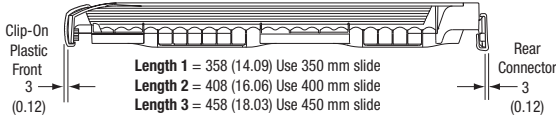

Curved Front

Single FR1505

Triple FR1505.T

Clip Front

Double FR1505.D

mm (in.)

Minimum Height Requirements for FR 1506

Media	H mm (in.)
Disney® VHS	258 (10.15)
DVD	232 (9.15)
VHS Tape	208 (8.18)
CD-ROM	149 (5.85)

Rear clearance is preferred but not required

Entertainment Media

Computer Media

Description	Min. build-in width						Storage Capacity by Media Type:							Order No. FR 1505 black	Order No. FR 1505.D black	Order No. FR 1505.T black
	FR 1505 mm	FR 1505.D mm	FR 1505.T mm	mm	in	in	CD	VHS	Disney VHS	Single DVD	Audio Tape	3.5 in. Disc	Zip & Jaz Disc			
Length	350	350	350	177	6.98	6.98	23/27/31	10/12/14	9/11/12	18/21/24	16/19/22	80/95/110	26/30/34	6000600	6000638	6000641
Length	400	400	400	348	13.70	13.70	46/54/62	20/24/28	18/22/24	36/42/50	32/38/44	180/190/220	52/60/68	6000601	6000630	6000642
Length	450	450	450	475	18.70	18.70	69/81/93	30/36/42	27/33/36	54/63/75	48/57/66	240/285/330	78/90/102	6000602	6000640	6000643