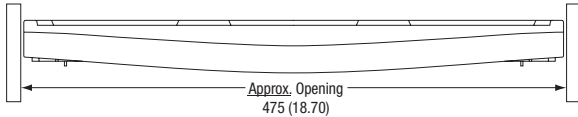

FR 1505 FR 1505.D FR 1505.T

PRODUCT TYPE:	Multi-Cassette Pull-Outs Curved Front Clip Front
MOUNTING:	Side Mount

LENGTHS:	350 mm (13.78 in.) 400 mm (15.75 in.) 450 mm (17.72 in.)
LOAD CAPACITY:	dynamic up to 23 kg (50 lbs.)

MATERIALS:	drawer slides: powder coated cold rolled steel cassette tray: polystyrene
-------------------	--

FEATURES:	easy installation
------------------	-------------------

SPECIFICATIONS:	<ul style="list-style-type: none"> ▶ will accommodate any DVD, cassette or tape ▶ a unique design with a front flipper and a self-adjusting back stop makes this a very practical cassette pullout ▶ drawer slides snap into place without any tools ▶ full-extension versions possible (please inquire)
------------------------	--

Curved Front

Single FR1505

Triple FR1505.T

Clip Front

Double FR1505.D

mm (in.)

Minimum Height Requirements for FR 1506

Media	H mm (in.)
Disney® VHS	258 (10.15)
DVD	232 (9.15)
VHS Tape	208 (8.18)
CD-ROM	149 (5.85)

Rear clearance is preferred but not required

Entertainment Media

Computer Media

Description	Min. build-in width						Storage Capacity by Media Type:							Order No. FR 1505 black	Order No. FR 1505.D black	Order No. FR 1505.T black
	FR 1505 mm	FR 1505.D mm	FR 1505.T mm	mm	in	in	CD	VHS	Disney VHS	Single DVD	Audio Tape	3.5 in. Disc	Zip & Jaz Disc			
Length	350	350	350	177	6.98	6.98	23/27/31	10/12/14	9/11/12	18/21/24	16/19/22	80/95/110	26/30/34	6000600	6000638	6000641
Length	400	400	400	348	13.70	13.70	46/54/62	20/24/28	18/22/24	36/42/50	32/38/44	180/190/220	52/60/68	6000601	6000630	6000642
Length	450	450	450	475	18.70	18.70	69/81/93	30/36/42	27/33/36	54/63/75	48/57/66	240/285/330	78/90/102	6000602	6000640	6000643