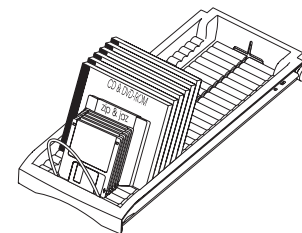

MATERIALS:	drawer slides: powder coated cold rolled steel cassette tray: polystyrene
-------------------	--

FEATURES:	easy installation
------------------	-------------------

SPECIFICATIONS:	<ul style="list-style-type: none"> ▶ will accommodate any DVD, cassette or tape ▶ a unique design with a front flipper and a self-adjusting back stop makes this a very practical cassette pullout ▶ drawer slides snap into place without any tools ▶ full-extension versions possible (please inquire)
------------------------	--

Curved Front

Single FR1505

Triple FR1505.T

Clip Front

Double FR1505.D

mm (in.)

Minimum Height Requirements for FR 1506

Media	H mm (in.)
Disney® VHS	258 (10.15)
DVD	232 (9.15)
VHS Tape	208 (8.18)
CD-ROM	149 (5.85)

Rear clearance is preferred but not required

Entertainment Media

Computer Media

Description	Min. build-in width						Storage Capacity by Media Type:							Order No. FR 1505 black	Order No. FR 1505.D black	Order No. FR 1505.T black
	FR 1505 mm	FR 1505.D mm	FR 1505.T mm	mm	in	in	CD	VHS	Disney VHS	Single DVD	Audio Tape	3.5 in. Disc	Zip & Jaz Disc			
Length	350	350	350	177	6.98	6.98	23/27/31	10/12/14	9/11/12	18/21/24	16/19/22	80/95/110	26/30/34	6000600	6000638	6000641
Length	400	400	400	348	13.70	13.70	46/54/62	20/24/28	18/22/24	36/42/50	32/38/44	180/190/220	52/60/68	6000601	6000630	6000642
Length	450	450	450	475	18.70	18.70	69/81/93	30/36/42	27/33/36	54/63/75	48/57/66	240/285/330	78/90/102	6000602	6000640	6000643

Packing Unit: 1 set per box consisting of: 1 piece tray, 1 pair drawer slides and instructions