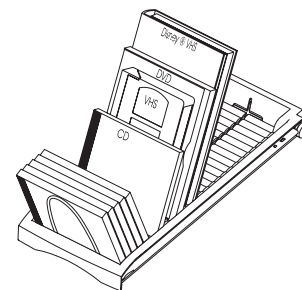

MATERIALS:	drawer slides: powder coated cold rolled steel cassette tray: polystyrene
-------------------	--

FEATURES:	easy installation
------------------	-------------------

SPECIFICATIONS:	<ul style="list-style-type: none"> ▶ will accommodate any DVD, cassette or tape ▶ a unique design with a front flipper and a self-adjusting back stop makes this a very practical cassette pullout ▶ drawer slides snap into place without any tools ▶ full-extension versions possible (please inquire)
------------------------	--

Curved Front

Single FR1505

Triple FR1505.T

Clip Front

Double FR1505.D

mm (in.)

Minimum Height Requirements for FR 1506

Media	H mm (in.)
Disney® VHS	258 (10.15)
DVD	232 (9.15)
VHS Tape	208 (8.18)
CD-ROM	149 (5.85)

Rear clearance is preferred but not required

Entertainment Media

Computer Media

Description	Min. build-in width						Storage Capacity by Media Type:							Order No. FR 1505 black	Order No. FR 1505.D black	Order No. FR 1505.T black
	FR 1505 mm	FR 1505.D mm	FR 1505.T mm	mm	in	in	CD	VHS	Disney VHS	Single DVD	Audio Tape	3.5 in. Disc	Zip & Jaz Disc			
Length	350	350	350	177	6.98	6.98	23/27/31	10/12/14	9/11/12	18/21/24	16/19/22	80/95/110	26/30/34	6000600	6000638	6000641
Length	400	400	400	348	13.70	13.70	46/54/62	20/24/28	18/22/24	36/42/50	32/38/44	180/190/220	52/60/68	6000601	6000630	6000642
Length	450	450	450	475	18.70	18.70	69/81/93	30/36/42	27/33/36	54/63/75	48/57/66	240/285/330	78/90/102	6000602	6000640	6000643

Packing Unit: 1 set per box consisting of: 1 piece tray, 1 pair drawer slides and instructions