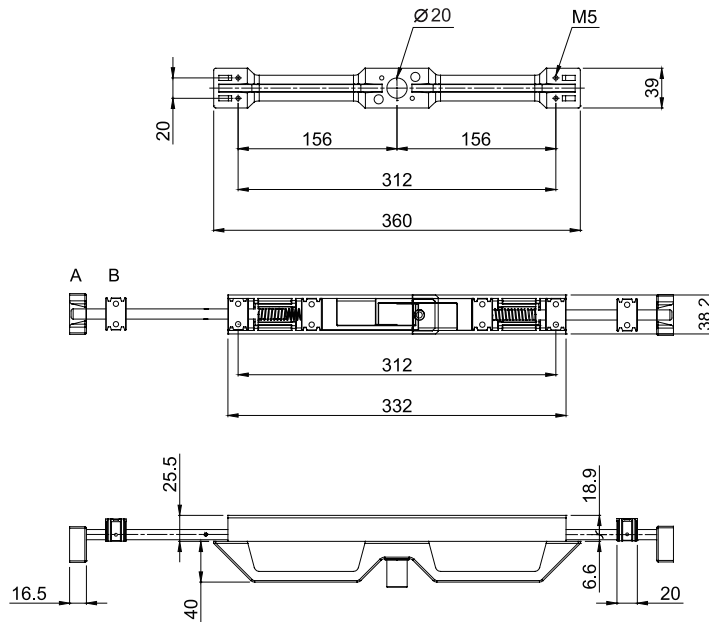

FPS 8100

Locking Handle with Lock-In

Specifications

PBT with Glass Fiber Reinforcement
Stainless 750 mm length rod Standard
Stainless 950 mm length Option

Additional Info

- Sold as Kit Assembled by customer
- Works with all super heavy duty slides
- Push button release
- Automatic lock on closing
- 30.000 cycles approved

dimension in mm