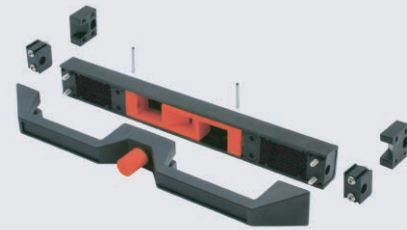

FPS 8100

Locking Handle with Lock-In

Specifications

PBT with Glass Fiber Reinforcement
Stainless 750 mm length rod Standard
Stainless 950 mm length Option

Additional Info

- Sold as Kit Assembled by customer
- Works with all super heavy duty slides
- Push button release
- Automatic lock on closing
- 30.000 cycles approved

dimension in mm