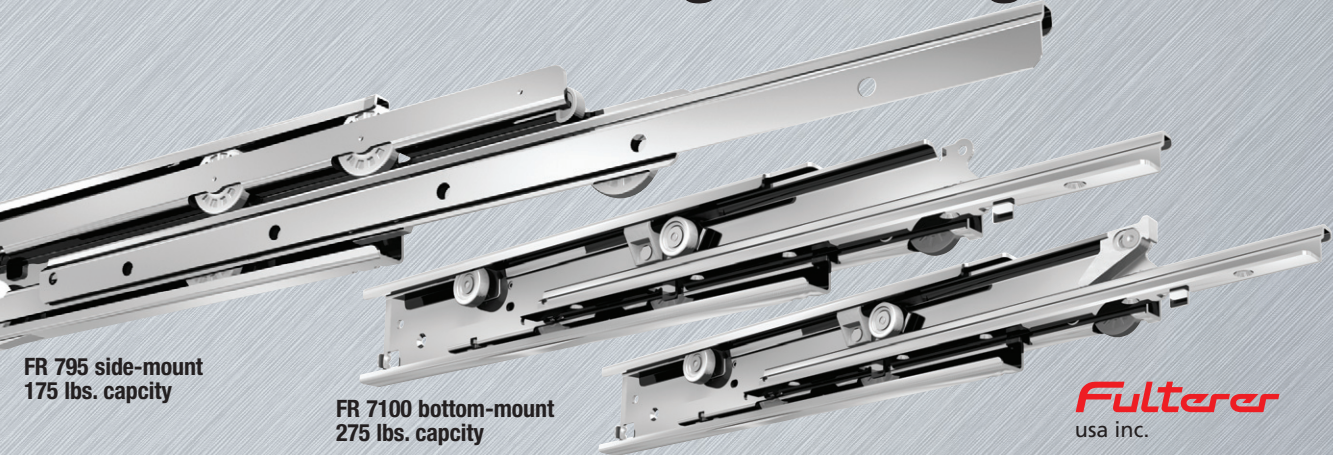

Where others weight ratings end...

FR 795 side-mount
175 lbs. capacity

FR 7100 bottom-mount
275 lbs. capacity

FR 7180 bottom-mount
450 lbs. capacity

...ours begin!

The Fulterer line of heavy-duty drawer slides employ the latest technology for today's demanding requirements in function, longevity and safety. The smoothest running qualities, progressive action movement, pull-out prevention and tested to the most stringent standards in durability (up to 300,000 dynamic cycles) and environmental conditions. From 16 inch (400mm) to 40 inches (1000mm) available lengths. Also available in stainless steel.