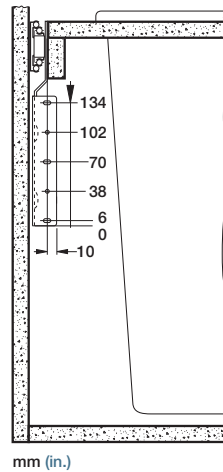

MATERIAL: slide: cold rolled steel
tray: polystyrene

FEATURES: steel ball bearings

Waste Basket Pull-out	Length		Extension		Inside Cabinet Width from:		to:		Min. Inside Cabinet Height		Weight	Order No.	
	mm	in	mm	in	mm	in	mm	in	mm	in.			kg
FR 3608	575	22.64	575	22.64	375	14.75	465	18.30	475	18.70	*	*	92048
Packing Unit: per set (without plastic waste basket, order separately below)												* on request	

MATERIAL: powder coated cold rolled steel

FEATURES: steel ball bearings

Waste Basket Pull-out	Length		Extension		Inside Cabinet Width		Min. Inside Cabinet Height		Weight		Order No. white
	mm	in	mm	in	from: mm	to: mm	mm	in.	kg	lbs	
FR 3605	575	22.64	575	22.64	variable		variable		*	*	92045
Packing Unit: per set											* on request

FR 3611

SLIDE TYPE:	Full-Extension Drawer Slide
MOUNTING:	Side Mount

LENGTH:	575 mm (22.64 in.)
WIDTH:	variable
LOAD CAPACITY:	dynamic up to 46 kg (100 lbs.)

- SPECIFICATION DETAILS:**
- ▶ A very versatile pull-out for kitchen base cabinets
 - ▶ This waste basket pull-out system incorporates our FR 5000 slide with a **Easy Close automatic self-closing and slam-resistant** feature.
 - ▶ This waste basket pull-out features our **FR 5000 ball bearing drawer slide** which has a proven track record. ▶ This design gives the user total flexibility in configuration for waste bins and width of cabinet
 - ▶ 6-way adjustable front bracket reversible for any door application

MATERIAL: powder coated cold rolled steel

FEATURES: steel ball bearings

Waste Basket Pull-out	Length		Extension		Inside Cabinet Width		Min. Inside Cabinet Height		Weight		Order No. white
	mm	in	mm	in	from: mm	to: mm	mm	in.	kg	lbs	
FR 3611	575	22.64	575	22.64	variable		variable		*	*	92043
Packing Unit:											* on request