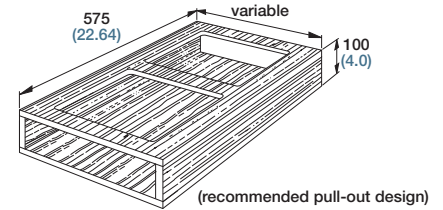

MATERIAL: slide: cold rolled steel
tray: polystyrene

FEATURES: steel ball bearings

Waste Basket Pull-out	Length		Extension		Inside Cabinet Width from:		to:		Min. Inside Cabinet Height		Weight	Order No.	
	mm	in	mm	in	mm	in	mm	in	mm	in.			kg
FR 3608	575	22.64	575	22.64	375	14.75	465	18.30	475	18.70	*	*	92048
Packing Unit: per set (without plastic waste basket, order separately below)												* on request	

Waste Basket	Order No.
Packing Unit: Rubbermaid #2806 (34L/36 qt.) white, two per box	Two per box 6000303

FR 3605

SLIDE TYPE:	Full-Extension Drawer Slide
MOUNTING:	Floor Mount

LENGTH:	575 mm (22.64 in.)
WIDTH:	variable
LOAD CAPACITY:	dynamic up to 46 kg (100 lbs.)

- SPECIFICATION DETAILS:**
- ▶ A very versatile pull-out for kitchen base cabinets
 - ▶ This waste basket pull-out system incorporates our FR 5000 slide with a **Easy Close automatic self-closing and slam-resistant** feature.
 - ▶ This waste basket pull-out features our **FR 5000 ball bearing drawer slide** which has a proven track record.
 - ▶ This design gives the user total flexibility in configuration for waste bins and width of cabinet
 - ▶ 6-way adjustable front bracket reversible for any door application