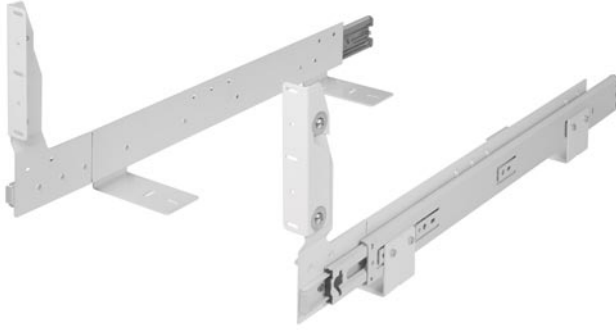

MOUNTING: Floor Mount

LOAD CAPACITY: dynamic up to 46 kg (100 lbs.)

SPECIFICATION DETAILS:

- ▶ A very versatile pull-out for kitchen base cabinets
- ▶ This waste basket pull-out system incorporates our FR 5000 slide with a **Easy Close automatic self-closing and slam-resistant** feature.
- ▶ This waste basket pull-out features our **FR 5000 ball bearing drawer slide** which has a proven track record.
- ▶ It's design allows the use of commonly available plastic waste baskets such as "Rubbermaid".
- ▶ Several configuration and combinations are possible
- ▶ The build-in width is adjustable for various cabinet dimensions
- ▶ 6-way adjustable front bracket reversible for any door application
- ▶ A vacuum formed tray serves as a cradle for the waste basket which is trimable within the specified width range.

MATERIAL: slide: cold rolled steel
tray: polystyrene

FEATURES: steel ball bearings

Waste Basket Pull-out	Length		Extension		Inside Cabinet Width from:		to:		Min. Inside Cabinet Height		Weight	Order No.	
	mm	in	mm	in	mm	in	mm	in	mm	in.			kg
FR 3608	575	22.64	575	22.64	375	14.75	465	18.30	475	18.70	*	*	92048
Packing Unit: per set (without plastic waste basket, order separately below)												* on request	

Waste Basket	Order No.
Packing Unit: Rubbermaid #2806 (34L/36 qt.) white, two per box	Two per box 6000303

FR 3605

SLIDE TYPE:	Full-Extension Drawer Slide
MOUNTING:	Floor Mount

LENGTH:	575 mm (22.64 in.)
WIDTH:	variable
LOAD CAPACITY:	dynamic up to 46 kg (100 lbs.)