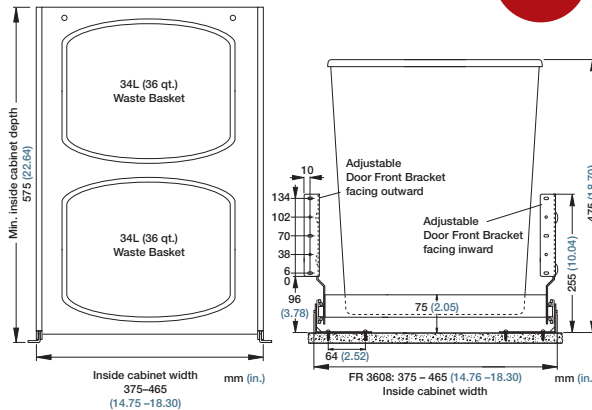

MATERIAL: slide: cold rolled steel
tray: polystyrene

FEATURES: steel ball bearings

Waste Basket Pull-out	Length		Extension		Inside Cabinet Width from:		to:		Min. Inside Cabinet Height		Weight	Order No.	
	mm	in	mm	in	mm	in	mm	in	mm	in.			kg
FR 3607	575	22.64	575	22.64	288	11.34	465	18.30	475	18.70	*	*	92047
Packing Unit: per set (without plastic waste basket, order separately below)												* on request	

Waste Basket	Order No.
Packing Unit: Rubbermaid #2806 (34L/36 qt.) white, one per box	One per box 6000302

FR 3608

SLIDE TYPE: Double Waste Basket Pull-out with Easy Close Device

WIDTH: 375 to 465 mm (14.76 to 18.30 in.)

MOUNTING: Floor Mount

LOAD CAPACITY: dynamic up to 46 kg (100 lbs.)

SPECIFICATION DETAILS:

- ▶ A very versatile pull-out for kitchen base cabinets
- ▶ This waste basket pull-out system incorporates our FR 5000 slide with a **Easy Close automatic self-closing and slam-resistant** feature.
- ▶ This waste basket pull-out features our **FR 5000 ball bearing drawer slide** which has a proven track record.
- ▶ It's design allows the use of commonly available plastic waste baskets such as "Rubbermaid".
- ▶ Several configuration and combinations are possible
- ▶ The build-in width is adjustable for various cabinet dimensions
- ▶ 6-way adjustable front bracket reversible for any door application
- ▶ A vacuum formed tray serves as a cradle for the waste basket which is trimable within the specified width range.

MATERIAL: slide: cold rolled steel
tray: polystyrene

FEATURES: steel ball bearings

Waste Basket Pull-out	Length		Extension		Inside Cabinet Width from:		to:		Min. Inside Cabinet Height		Weight	Order No.	
	mm	in	mm	in	mm	in	mm	in	mm	in.			kg
FR 3608	575	22.64	575	22.64	375	14.75	465	18.30	475	18.70	*	*	92048
Packing Unit: per set (without plastic waste basket, order separately below)												* on request	