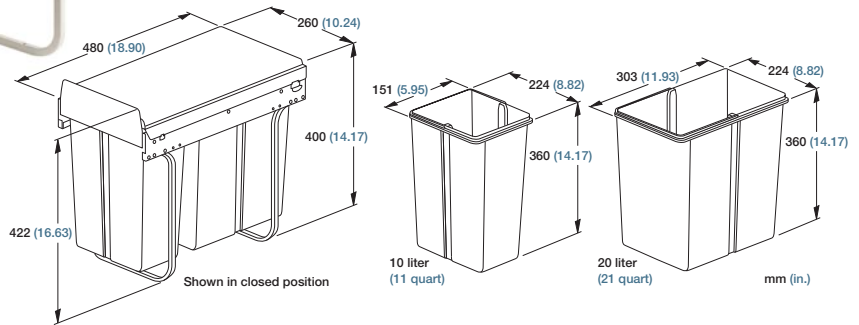

MATERIAL: powder coated cold rolled steel

FEATURES: steel ball bearings

Waste Basket Pull-out	Length		Extension		Inside Cabinet Width		Min. Inside Cabinet Height		Weight		Order No. white
	mm	in	mm	in	from: mm	to: mm	mm	in.	kg	lbs	
FR 3611	575	22.64	575	22.64	variable		variable		*	*	92043
Packing Unit:											* on request

FR 3602

SLIDE TYPE: Basket Pull-out	Full-Extension Double Waste
MOUNTING:	Floor Mount

WIDTH:	330 mm (12.99 in.)
LOAD CAPACITY:	dynamic up to 46 kg (100 lbs.)

- SPECIFICATION DETAILS:**
- ▶ Two 20 liter (21 quart) plastic waste baskets
 - ▶ Simply installs with four screws
 - ▶ For use behind hinged doors

MATERIAL:	slide: cold rolled steel	FEATURES:	steel ball bearings
------------------	--------------------------	------------------	---------------------

Waste Basket Pull-out		Length		Extension		Min. Build in Cabinet Width			Min. Inside Cabinet Height		Weight		Order No.
Color:	mm	in	mm	in	mm	in	mm	in	mm	in	kg	lbs	
FR 3602	480	18.90	464	18.25	340	13.39	450	17.72	*	*			92051
Packing Unit: one unit													* on request

FR 3603

SLIDE TYPE: Basket Pull-out	Full-Extension Double Waste
MOUNTING:	Floor Mount

WIDTH:	260 mm (10.24 in.)
LOAD CAPACITY:	dynamic up to 46 kg (100 lbs.)

- SPECIFICATION DETAILS:**
- ▶ One 20 liter (21 quart) and one 10 liter (11 quart) plastic waste basket
 - ▶ Simply installs with four screws
 - ▶ For use behind hinged doors