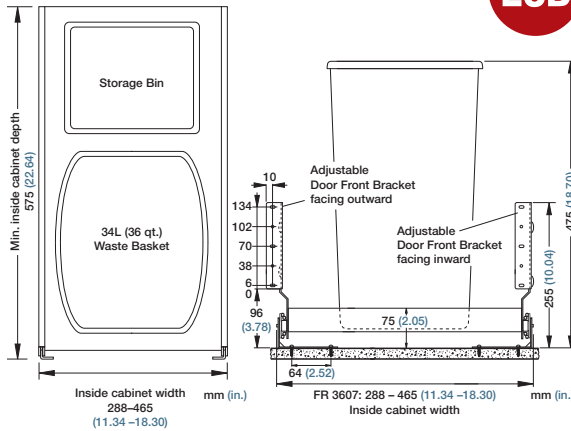

ideas in motion >

**waste basket
pull-outs
brochure**

Filterer
DRAWER SLIDE SYSTEMS

FR 3607

SLIDE TYPE: Single Waste Basket Pull-out with Easy Close Device

WIDTH: 288 to 465 mm (11.34 to 18.30 in.)

MOUNTING: Floor Mount

LOAD CAPACITY: dynamic up to 46 kg (100 lbs.)

SPECIFICATION DETAILS:

- ▶ A very versatile pull-out for kitchen base cabinets
- ▶ This waste basket pull-out system incorporates our FR 5000 slide with a **Easy Close automatic self-closing and slam-resistant** feature.
- ▶ This waste basket pull-out features our **FR 5000 ball bearing drawer slide** which has a proven track record.
- ▶ It's design allows the use of commonly available plastic waste baskets such as "Rubbermaid".
- ▶ Several configuration and combinations are possible
- ▶ The build-in width is adjustable for various cabinet dimensions
- ▶ 6-way adjustable front bracket reversible for any door application
- ▶ A vacuum formed tray serves as a cradle for the waste basket which is trimable within the specified width range.

MATERIAL: slide: cold rolled steel
tray: polystyrene

FEATURES: steel ball bearings

Waste Basket Pull-out	Length		Extension		Inside Cabinet Width from:		to:		Min. Inside Cabinet Height		Weight	Order No.	
	mm	in	mm	in	mm	in	mm	in	mm	in.			kg
FR 3607	575	22.64	575	22.64	288	11.34	465	18.30	475	18.70	*	*	92047
Packing Unit: per set (without plastic waste basket, order separately below)												* on request	

Waste Basket	Order No.
Packing Unit: Rubbermaid #2806 (34L/36 qt.) white, two per box	Two per box 6000303

FR 3605

SLIDE TYPE:	Full-Extension Drawer Slide
MOUNTING:	Floor Mount

LENGTH:	575 mm (22.64 in.)
WIDTH:	variable
LOAD CAPACITY:	dynamic up to 46 kg (100 lbs.)