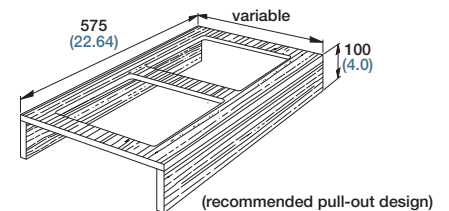

MATERIAL: powder coated cold rolled steel

FEATURES: steel ball bearings

Waste Basket Pull-out	Length		Extension		Inside Cabinet Width		Min. Inside Cabinet Height		Weight		Order No. white
	mm	in	mm	in	from: mm	to: mm	mm	in.	kg	lbs	
FR 3605	575	22.64	575	22.64	variable		variable		*	*	92045
Packing Unit: per set											* on request

FR 3611

SLIDE TYPE:	Full-Extension Drawer Slide
MOUNTING:	Side Mount

LENGTH:	575 mm (22.64 in.)
WIDTH:	variable
LOAD CAPACITY:	dynamic up to 46 kg (100 lbs.)

- SPECIFICATION DETAILS:**
- ▶ A very versatile pull-out for kitchen base cabinets
 - ▶ This waste basket pull-out system incorporates our FR 5000 slide with a **Easy Close automatic self-closing and slam-resistant** feature.
 - ▶ This waste basket pull-out features our **FR 5000 ball bearing drawer slide** which has a proven track record. ▶ This design gives the user total flexibility in configuration for waste bins and width of cabinet
 - ▶ 6-way adjustable front bracket reversible for any door application