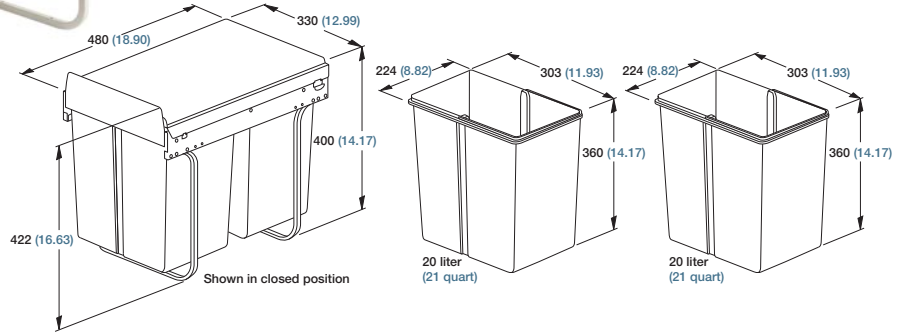

MATERIAL: powder coated cold rolled steel

FEATURES: steel ball bearings

Waste Basket Pull-out	Length		Extension		Inside Cabinet Width		Min. Inside Cabinet Height		Weight		Order No. white
	mm	in	mm	in	from: mm	to: mm	mm	in.	kg	lbs	
FR 3605	575	22.64	575	22.64	variable		variable		*	*	92045
Packing Unit: per set											* on request

FR 3611

SLIDE TYPE:	Full-Extension Drawer Slide
MOUNTING:	Side Mount

LENGTH:	575 mm (22.64 in.)
WIDTH:	variable
LOAD CAPACITY:	dynamic up to 46 kg (100 lbs.)

- SPECIFICATION DETAILS:**
- ▶ A very versatile pull-out for kitchen base cabinets
 - ▶ This waste basket pull-out system incorporates our FR 5000 slide with a **Easy Close automatic self-closing and slam-resistant** feature.
 - ▶ This waste basket pull-out features our **FR 5000 ball bearing drawer slide** which has a proven track record. ▶ This design gives the user total flexibility in configuration for waste bins and width of cabinet
 - ▶ 6-way adjustable front bracket reversible for any door application

MATERIAL: powder coated cold rolled steel

FEATURES: steel ball bearings

Waste Basket Pull-out	Length		Extension		Inside Cabinet Width		Min. Inside Cabinet Height		Weight		Order No. white
	mm	in	mm	in	from: mm	to: mm	mm	in.	kg	lbs	
FR 3611	575	22.64	575	22.64	variable		variable		*	*	92043
Packing Unit:											* on request

FR 3602

SLIDE TYPE: Basket Pull-out	Full-Extension Double Waste
MOUNTING:	Floor Mount

WIDTH:	330 mm (12.99 in.)
LOAD CAPACITY:	dynamic up to 46 kg (100 lbs.)

- SPECIFICATION DETAILS:**
- ▶ Two 20 liter (21 quart) plastic waste baskets
 - ▶ Simply installs with four screws
 - ▶ For use behind hinged doors