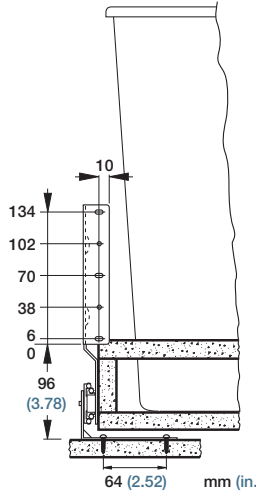

MATERIAL: slide: cold rolled steel
tray: polystyrene

FEATURES: steel ball bearings

Waste Basket Pull-out	Length		Extension		Inside Cabinet Width from:		to:		Min. Inside Cabinet Height		Weight	Order No.	
	mm	in	mm	in	mm	in	mm	in	mm	in.			kg
FR 3607	575	22.64	575	22.64	288	11.34	465	18.30	475	18.70	*	*	92047
Packing Unit: per set (without plastic waste basket, order separately below)												* on request	

MATERIAL: slide: cold rolled steel
tray: polystyrene

FEATURES: steel ball bearings

Waste Basket Pull-out	Length		Extension		Inside Cabinet Width from:		to:		Min. Inside Cabinet Height		Weight	Order No.	
	mm	in	mm	in	mm	in	mm	in	mm	in.			kg
FR 3608	575	22.64	575	22.64	375	14.75	465	18.30	475	18.70	*	*	92048
Packing Unit: per set (without plastic waste basket, order separately below)												* on request	

Waste Basket	Order No.
Packing Unit: Rubbermaid #2806 (34L/36 qt.) white, two per box	Two per box 6000303

FR 3605

SLIDE TYPE:	Full-Extension Drawer Slide
MOUNTING:	Floor Mount

LENGTH:	575 mm (22.64 in.)
WIDTH:	variable
LOAD CAPACITY:	dynamic up to 46 kg (100 lbs.)

MATERIAL: powder coated cold rolled steel

FEATURES: steel ball bearings

Waste Basket Pull-out	Length		Extension		Inside Cabinet Width		Min. Inside Cabinet Height		Weight		Order No. white
	mm	in	mm	in	from: mm	to: mm	mm	in.	kg	lbs	
FR 3605	575	22.64	575	22.64	variable		variable		*	*	92045
Packing Unit: per set											* on request